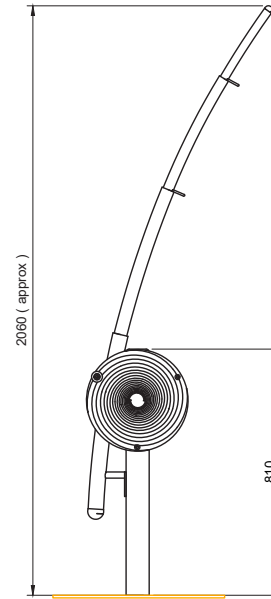

# Fishing Rod & Reel

You'll never miss a bite again with our Fishing Rod & Reel Themed Play Equipment. No longer will little Anglers be talking about the one that got away but the one they caught on their Fishing Rod & Reel! Designed to encourage motor skills and the joy of the outdoors!

## Specifications

Code: PN820

Age range: 2-8 Years

Max fall height: N/A

Minimum fall zone: N/A

Equipment size: 0.2m<sup>2</sup>

Max equipment height: 2.1m

Playspaces: Parks, schools, commercial