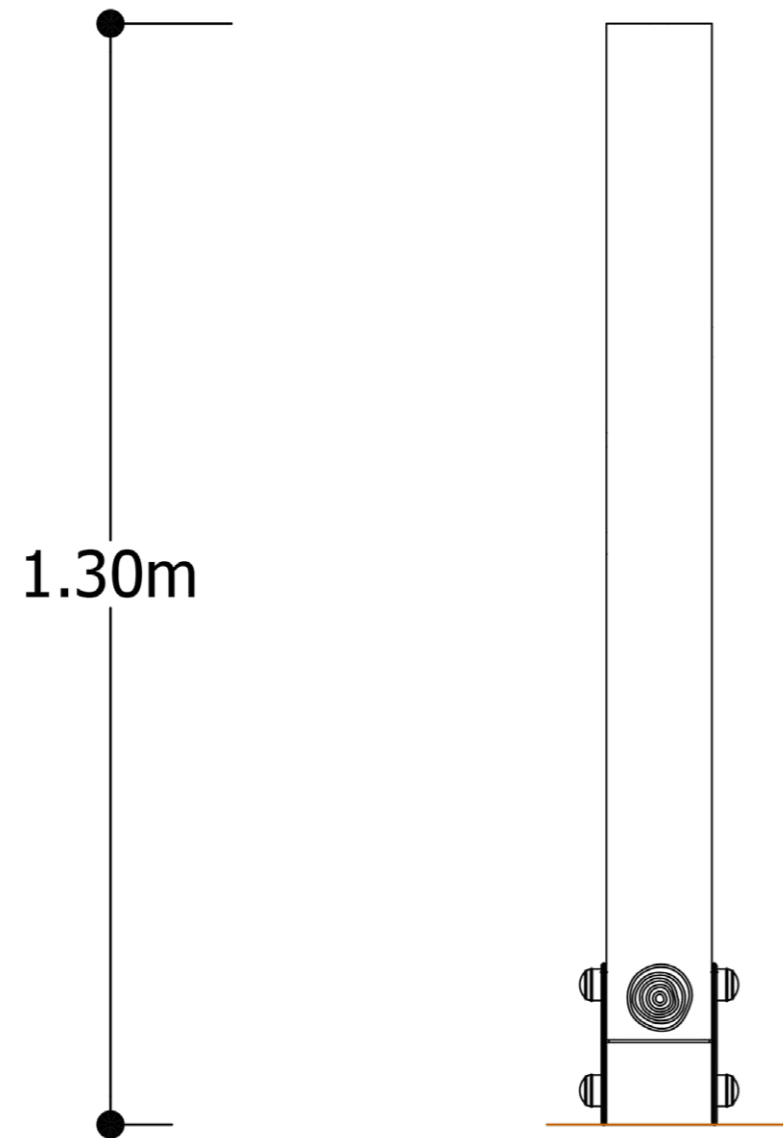

## Specifications

Age range: 2+

Number of play elements: 1

Equipment size: 115 x 115mm

Equipment height: 1300mm

Fall zone: N/A

Max fall height: N/A

## Elevation

## Plan View