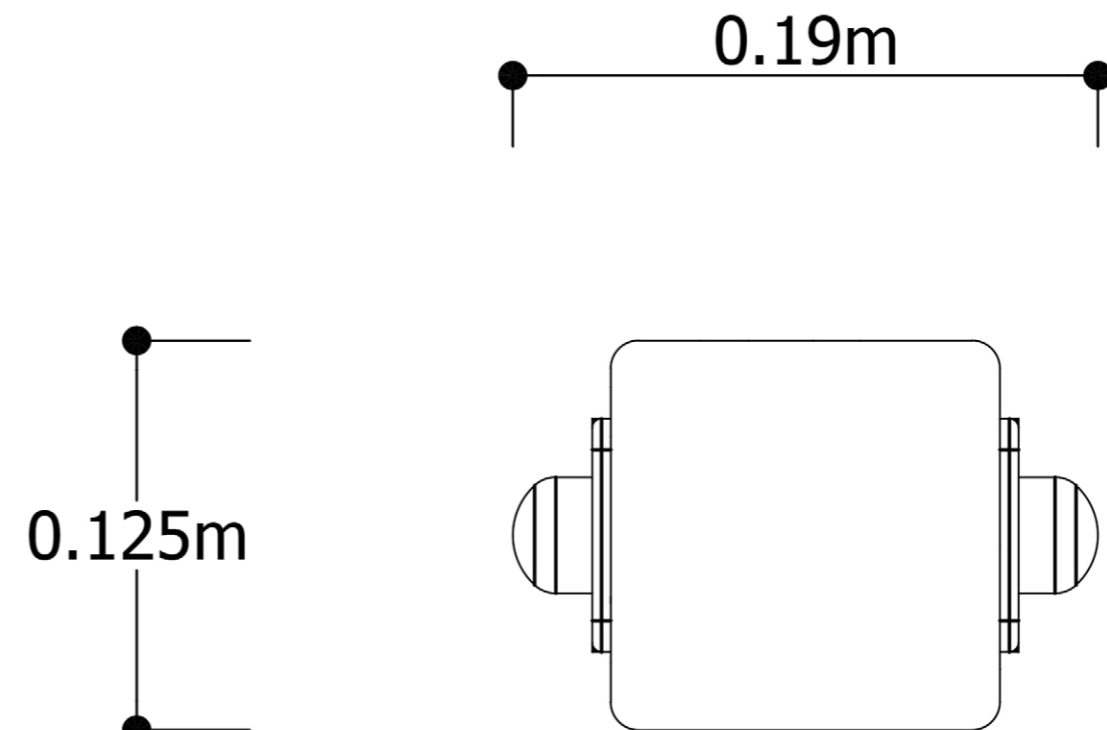

Plan View

Please Note

Our Natura Play Elements ranges are made as original pieces, not mass-produced. The character of each piece will be affected by the individual timber available at the time of production. The above image should be used as a guide only. Whilst care is taken to select the best materials, timber is a natural material that is expected to seasonally expand and contract over time and when subjected to temperature extremes. We use Ironbark and Cypress timber in our designs, Cypress timber in particular is prone to fine checking and knots are very common. Accordingly, timbers supplied may have checks and knots that are not structurally compromising.