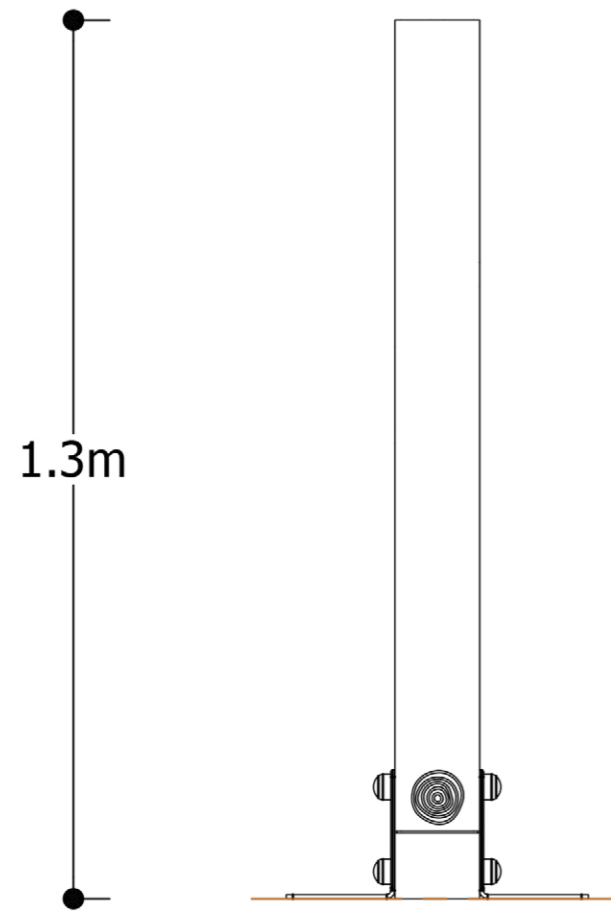

## Specifications

Age range: 2+

Number of play elements: 1

Equipment size: 115 x 115mm

Equipment height: 1300mm

Fall zone: N/A

Max fall height: N/A

## Elevation

## Plan View