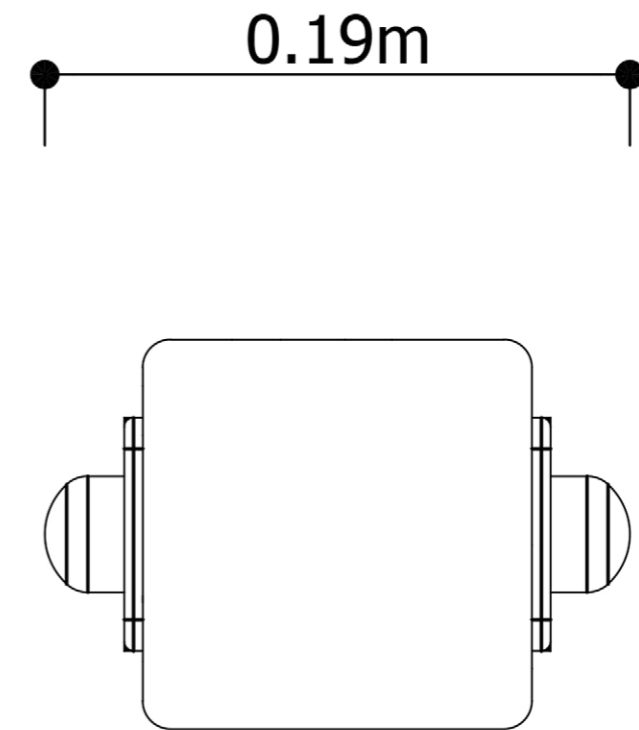

Please Note

Our Natura Play Elements ranges are made as original pieces, not mass-produced. The character of each piece will be affected by the individual timber available at the time of production. The above image should be used as a guide only. Whilst care is taken to select the best materials, timber is a natural material that is expected to seasonally expand and contract over time and when subjected to temperature extremes. We use Ironbark and Cypress timber in our designs, Cypress timber in particular is prone to fine checking and knots are very common. Accordingly, timbers supplied may have checks and knots that are not structurally compromising.