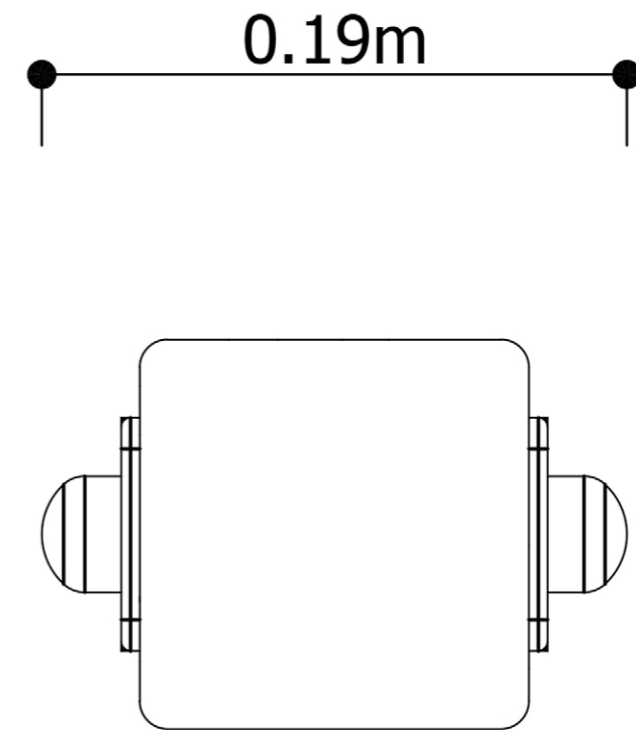

Please Note

Our Natura Play Elements ranges are made as original pieces, not mass-produced. The character of each piece will be affected by the individual timber available at the time of production. The above image should be used as a guide only. Whilst care is taken to select the best materials, timber is a natural material that is expected to seasonally expand and contract over time and when subjected to temperature extremes. We use Ironbark and Cypress timber in our designs, Cypress timber in particular is prone to fine checking and knots are very common. Accordingly, timbers supplied may have checks and knots that are not structurally compromising.