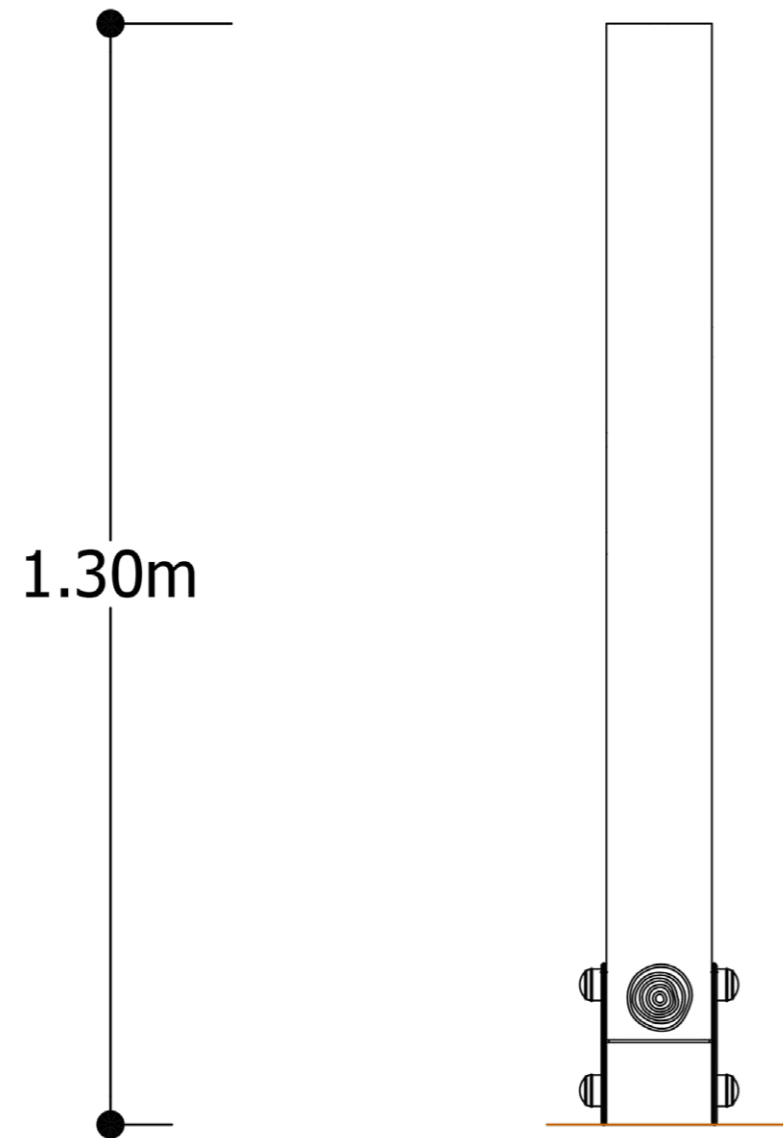

Touchwood - Motion - SF

A-NAT-2202

Elevation

Plan View