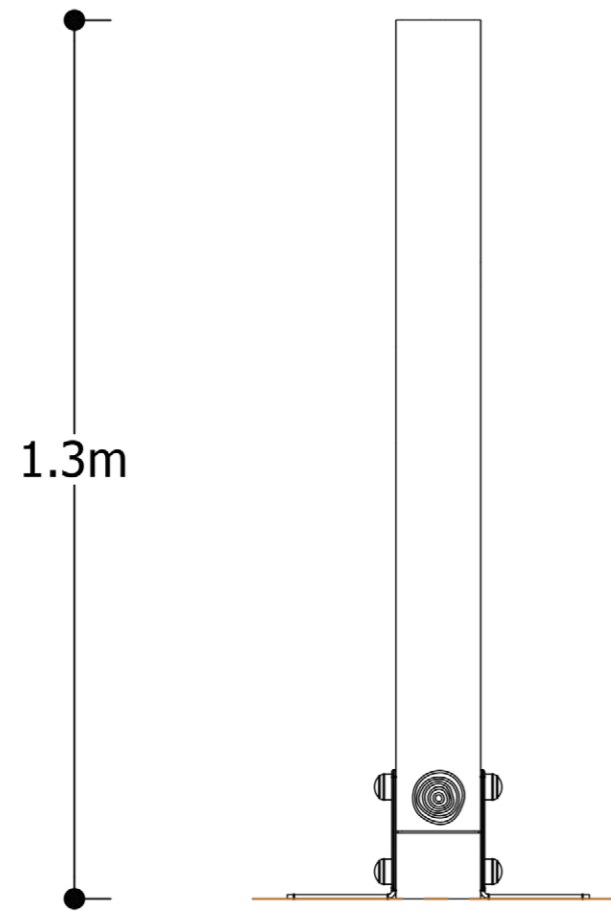

Touchwood - Motion - SM

A-NAT-2402

Elevation