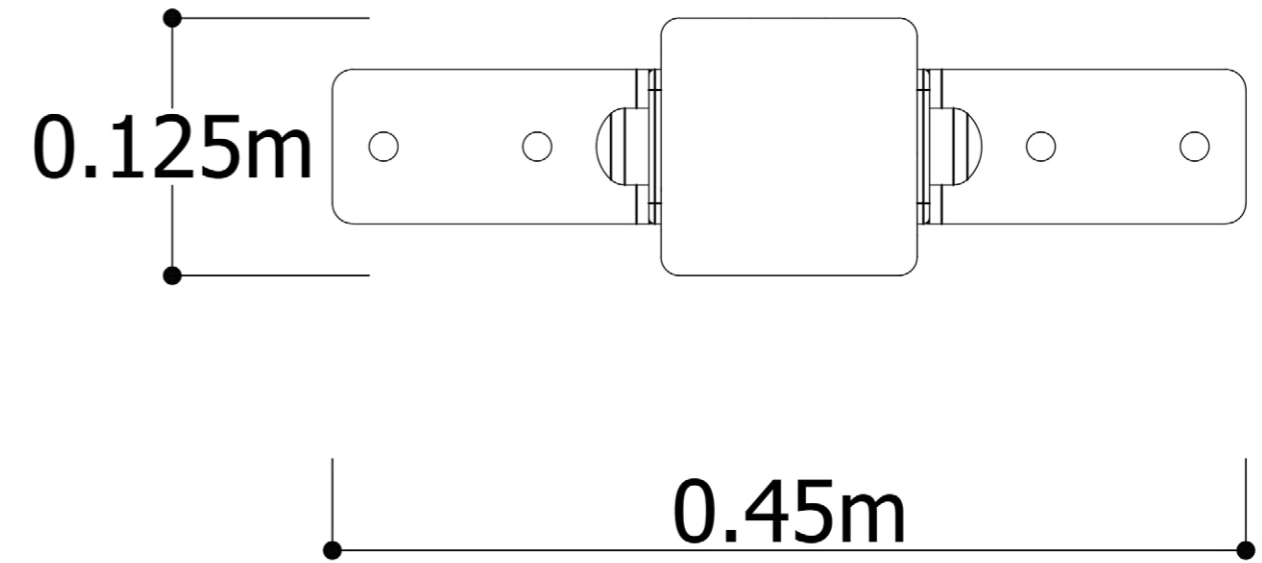

Plan View

Please Note

Our Natura Play Elements ranges are made as original pieces, not mass-produced. The character of each piece will be affected by the individual timber available at the time of production. The above image should be used as a guide only. Whilst care is taken to select the best materials, timber is a natural material that is expected to seasonally expand and contract over time and when subjected to temperature extremes. We use Ironbark and Cypress timber in our designs, Cypress timber in particular is prone to fine checking and knots are very common. Accordingly, timbers supplied may have checks and knots that are not structurally compromising.