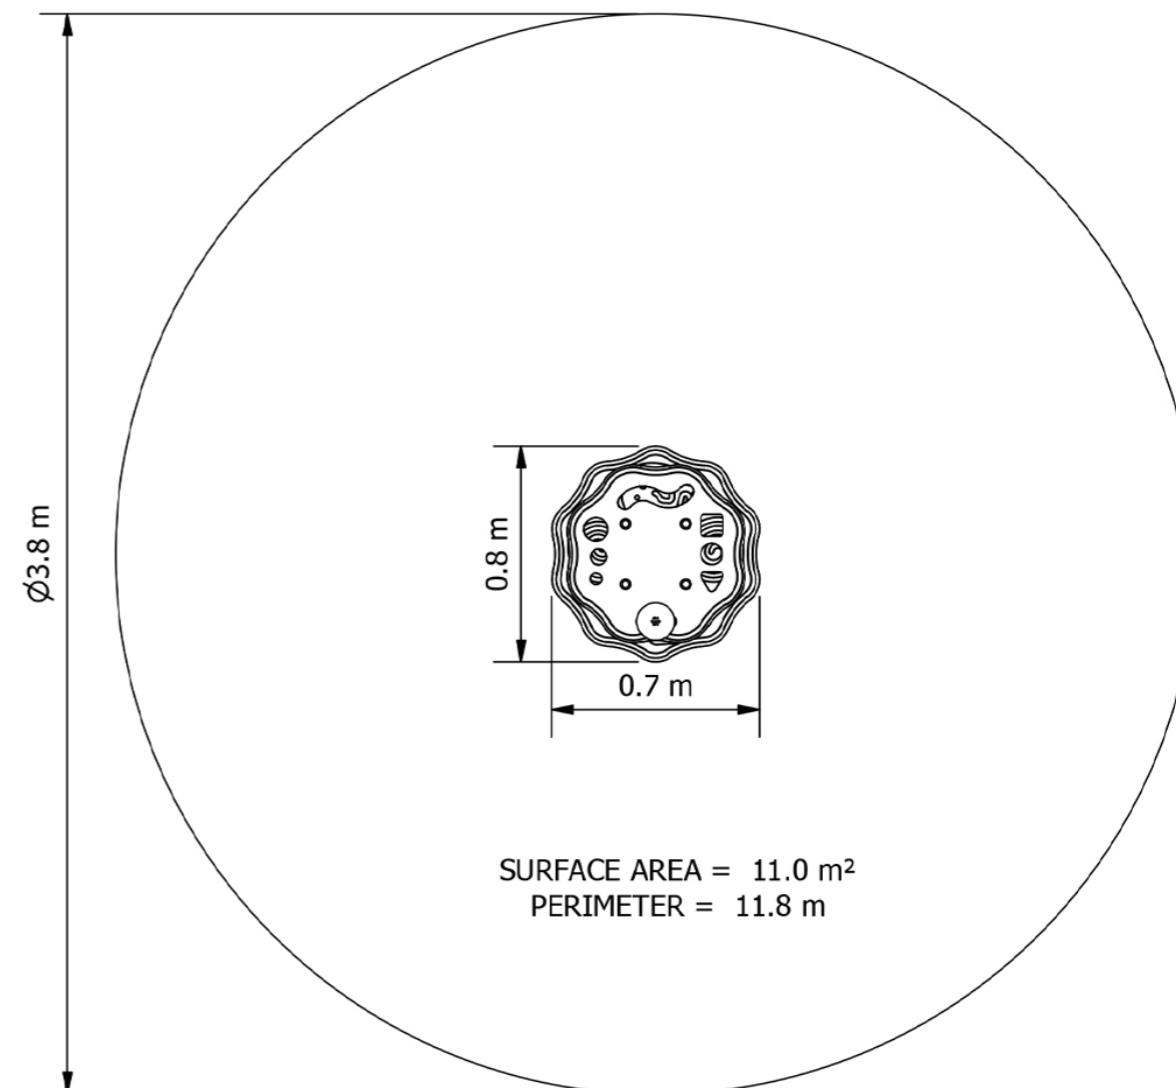

Plan View

To learn more about our warranty, compliance, materials, or colour palette and customisation options, contact PlayCo:

1800 655 041 | hello@playco.com.au | playco.com.au