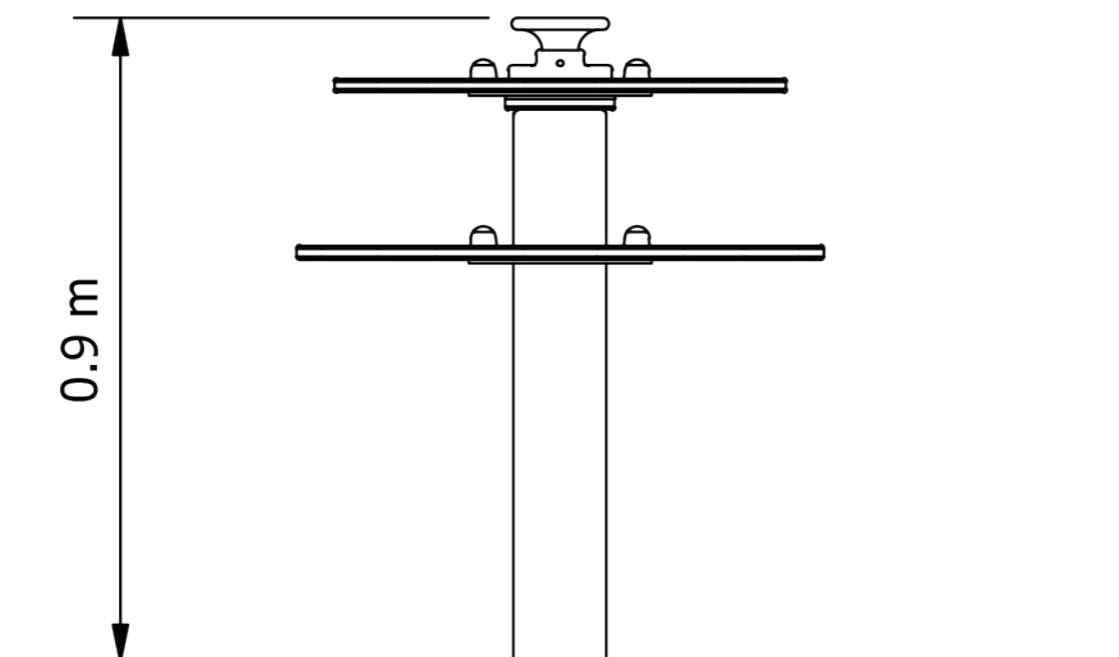

Revolving Sand Table

FRN034F

Elevation