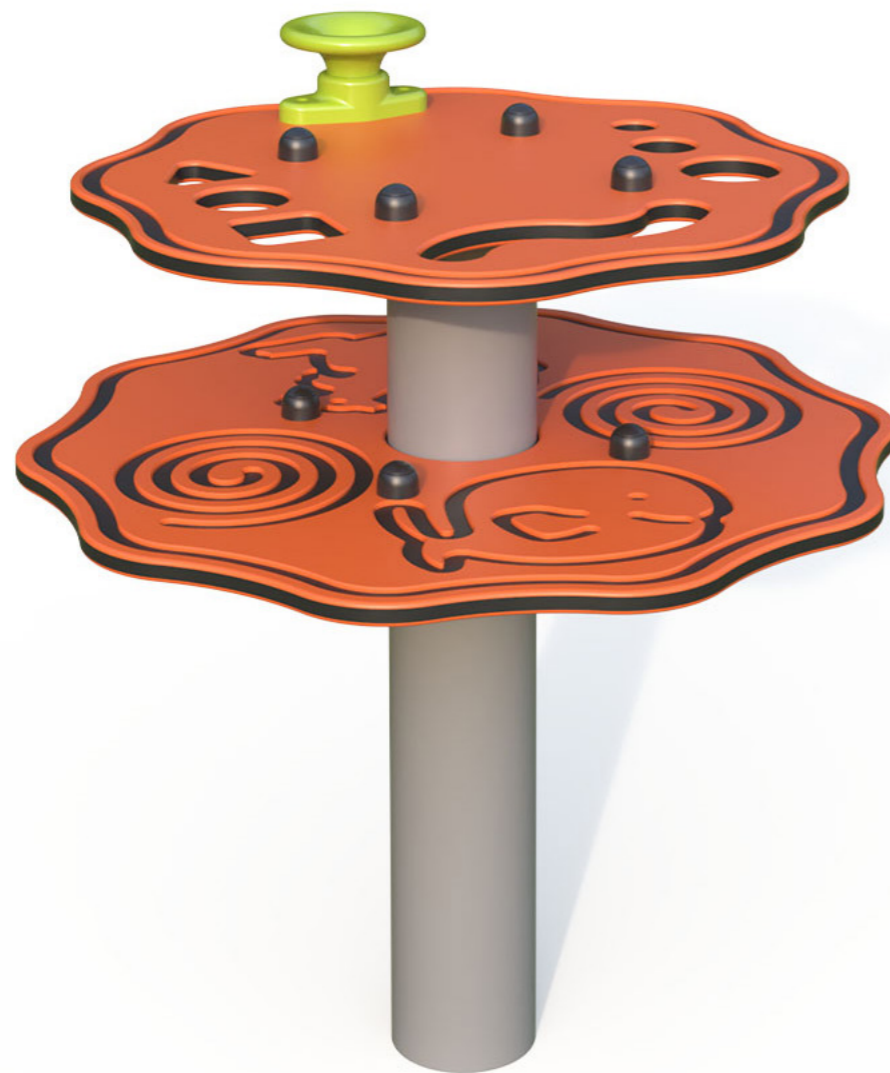

Revolving Sand Table

FRN034F

Get creative by building, stacking and sieving sand!

Specifications

Age range: 2+ years
Equipment height: 880mm
Max fall height: N/A

Standards

Complies with relevant Australian Standards including: AS 4685:2021 (P1-6) | AS 4685.0:2017 | AS4422 (Int):2022