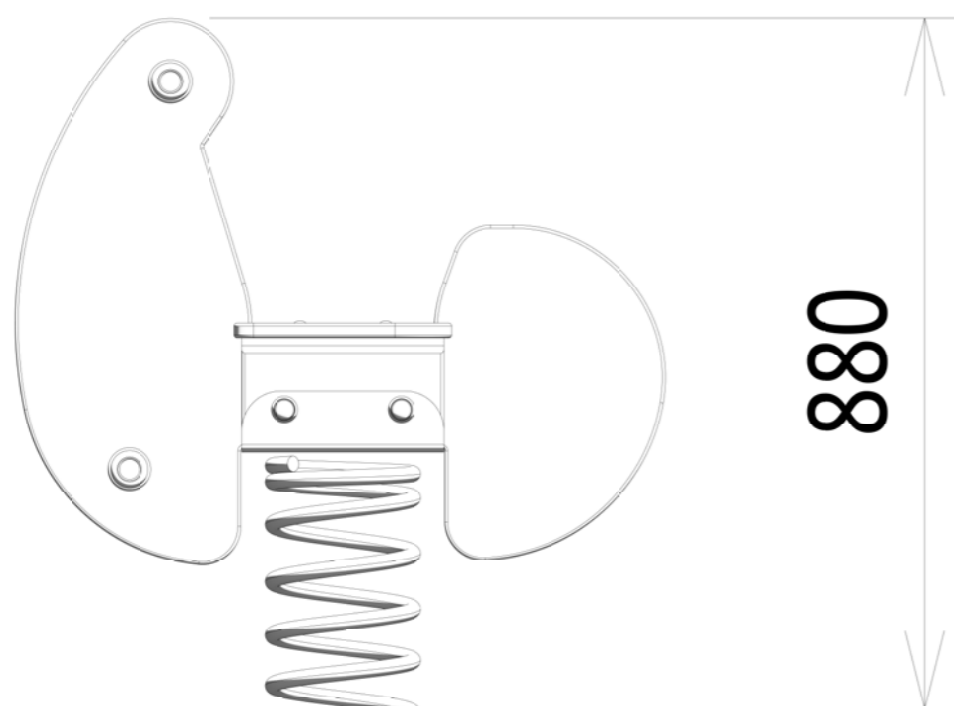

## Materials

### Material specs

Frame: Alloy Steel

Fasteners: Stainless Steel

Powder Coating: Dulux / Interpon

Plastic: HDPE

# Minimalist Rocker

A-SPR-4023

Elevation

Plan View

To learn more about our warranty, compliance, materials, or colour palette and customisation options, contact PlayCo:

1800 655 041 | [hello@playco.com.au](mailto:hello@playco.com.au) | [playco.com.au](http://playco.com.au)