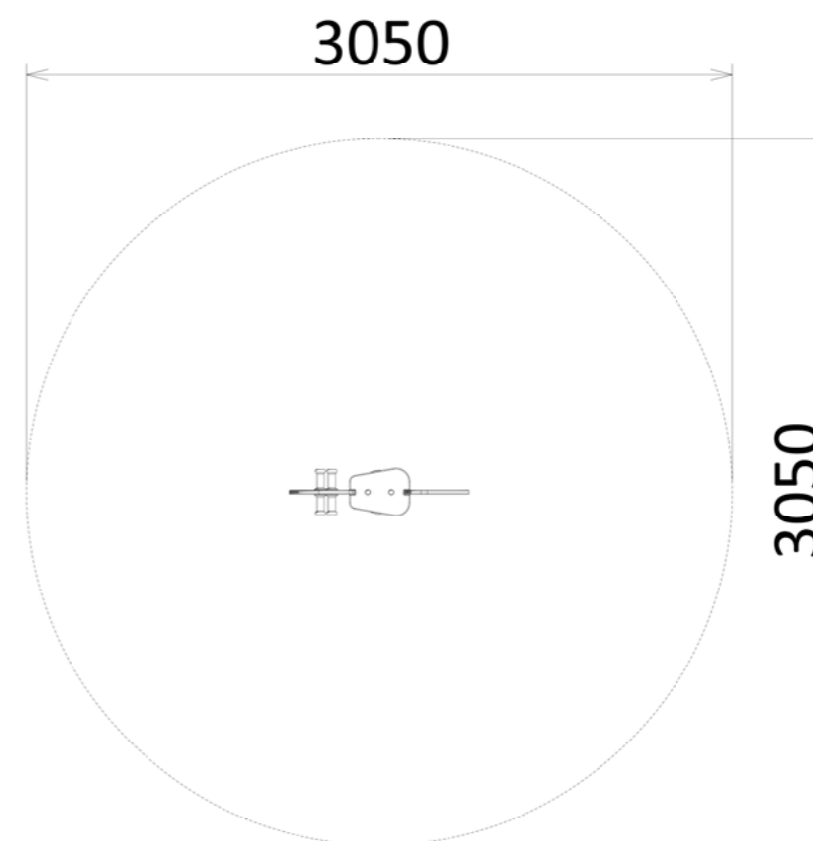

## Specifications

Age range: 1-8 years

Number of play elements: 1

Equipment size: 840mm x 220mm

Equipment height: 880mm

Fall zone: 3050mm x 3050mm

Max fall height: 600mm

# Minimalist Rocker

A-SPR-4023

Elevation

Plan View

To learn more about our warranty, compliance, materials, or colour palette and customisation options, contact PlayCo:

1800 655 041 | [hello@playco.com.au](mailto:hello@playco.com.au) | [playco.com.au](http://playco.com.au)