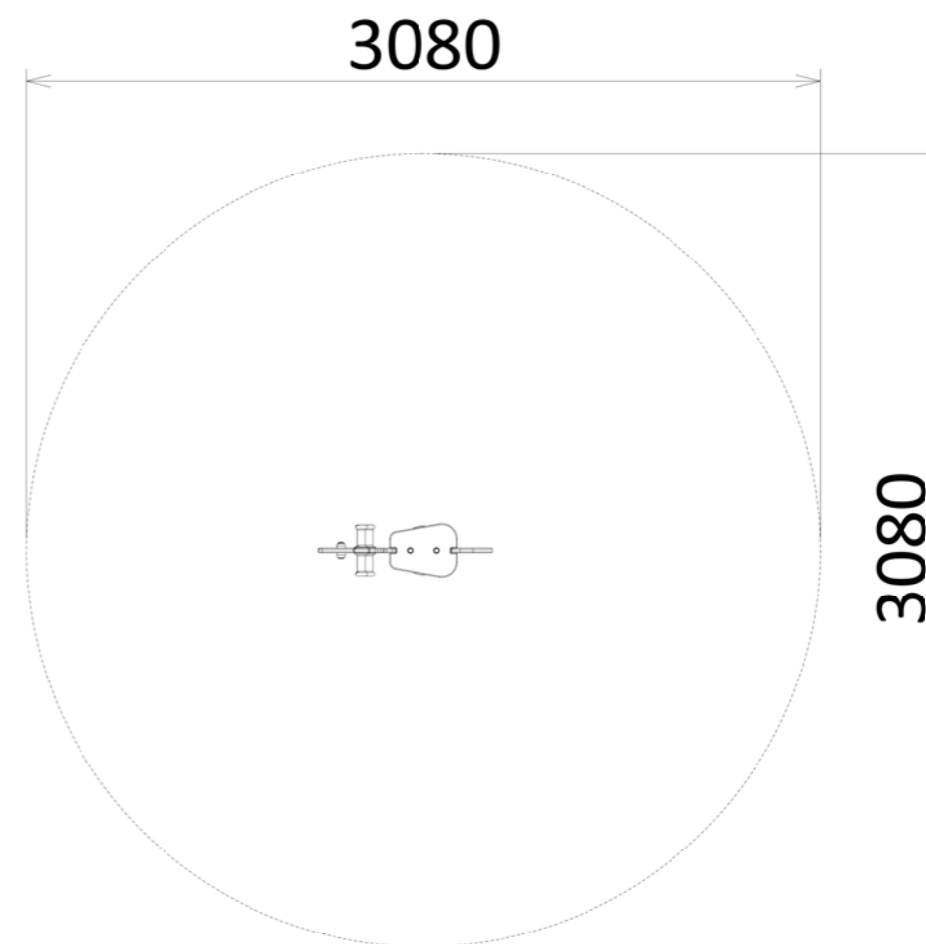

Plan View

To learn more about our warranty, compliance, materials, or colour palette and customisation options, contact PlayCo:

1800 655 041 | hello@playco.com.au | playco.com.au