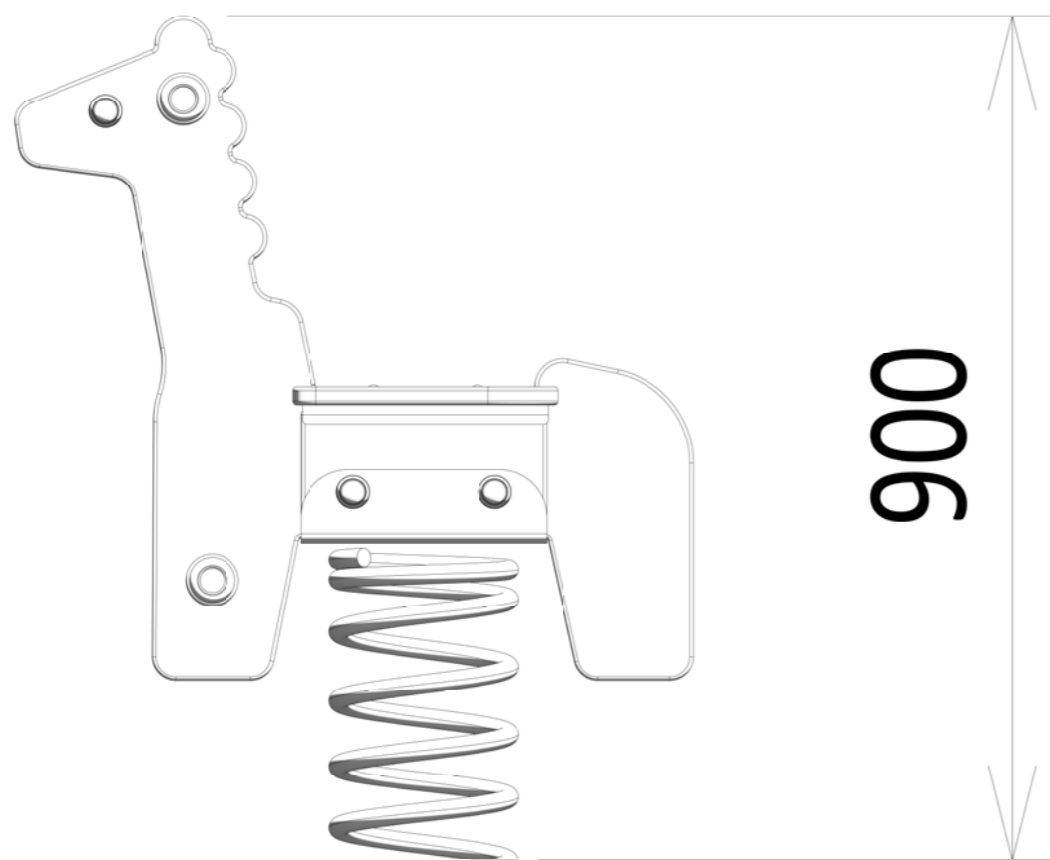

Giraffe Rocker

A-SPR-4022

Elevation