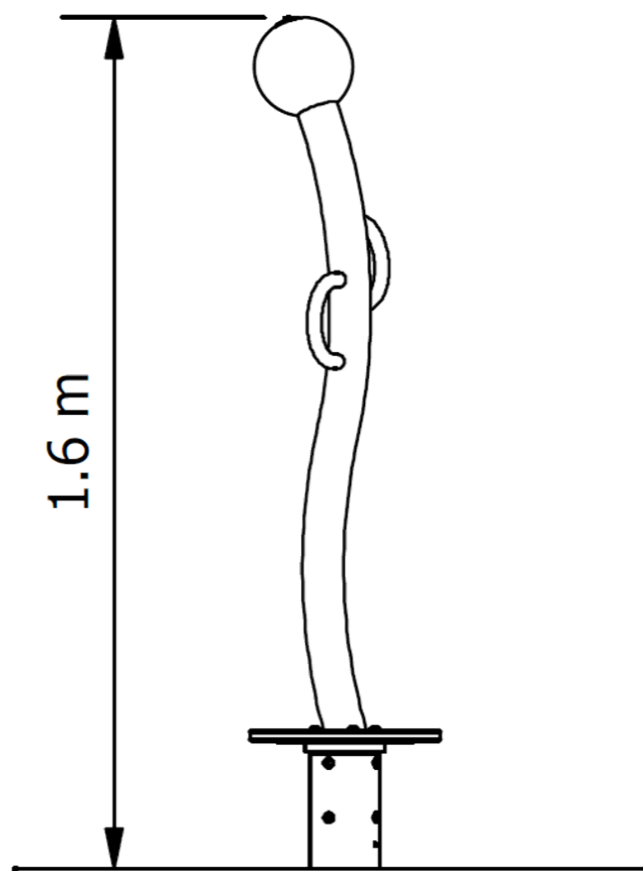

Whirly Gig Spinner

SPN0390FBA

Elevation