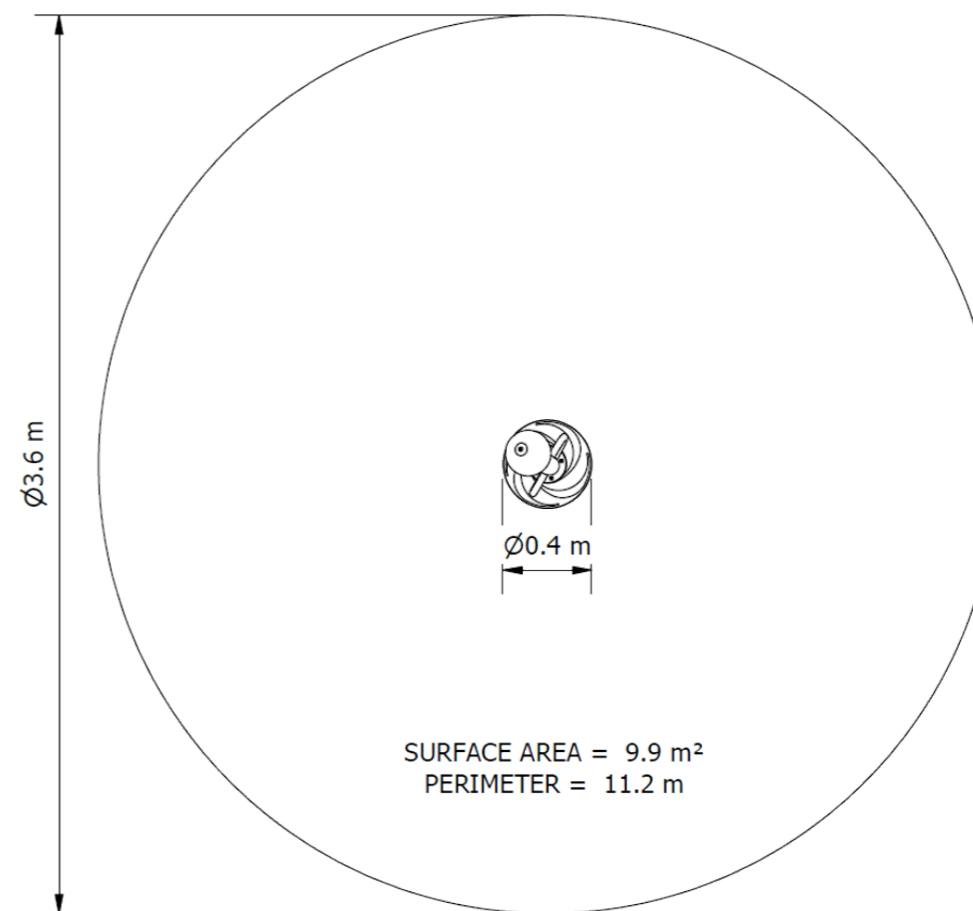

Plan View

To learn more about our warranty, compliance, materials, or colour palette and customisation options, contact PlayCo:

1800 655 041 | hello@playco.com.au | playco.com.au