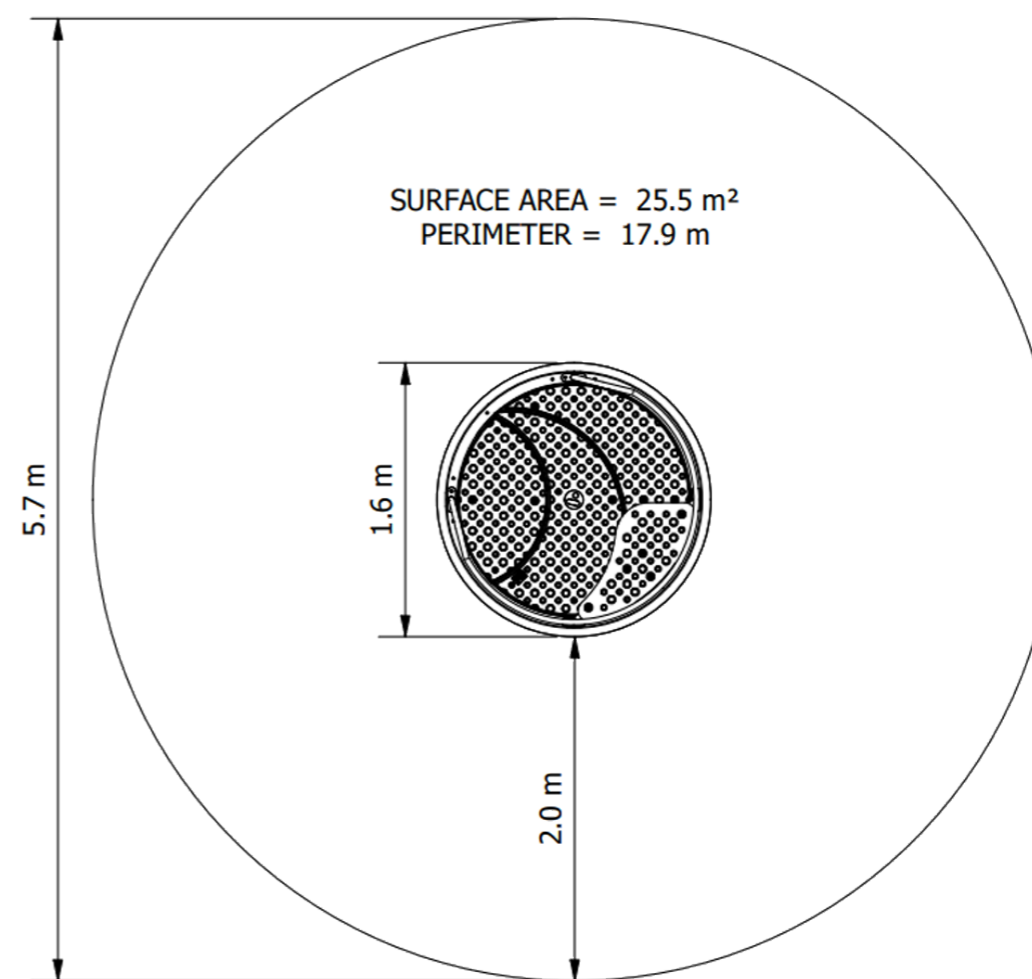

Equipment size: 700mm

Equipment height: 1000mm

Fall zone: 25.5m²

Max fall height: 1000mm

Play Types

Standards

Complies with relevant Australian Standards including: AS 4685:2021 (P1-6) | AS 4685.0:2017 | AS4422 (Int):2022

Whirly Go Round – Handrail with Seat

SPN0390FBA-0

Elevation

Plan View

To learn more about our warranty, compliance, materials, or colour palette and customisation options, contact PlayCo:

1800 655 041 | hello@playco.com.au | playco.com.au