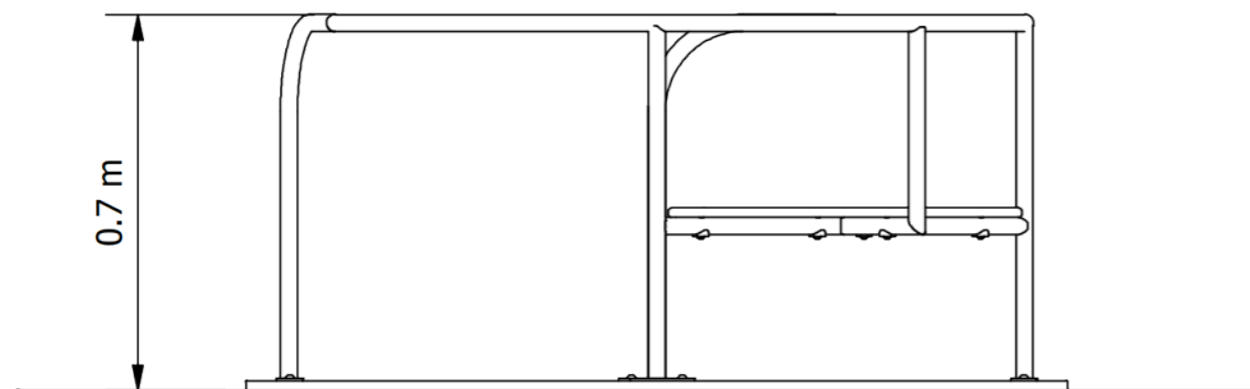

Whirly Go Round – Handrail with Seat

SPN0390FBA-0

Elevation