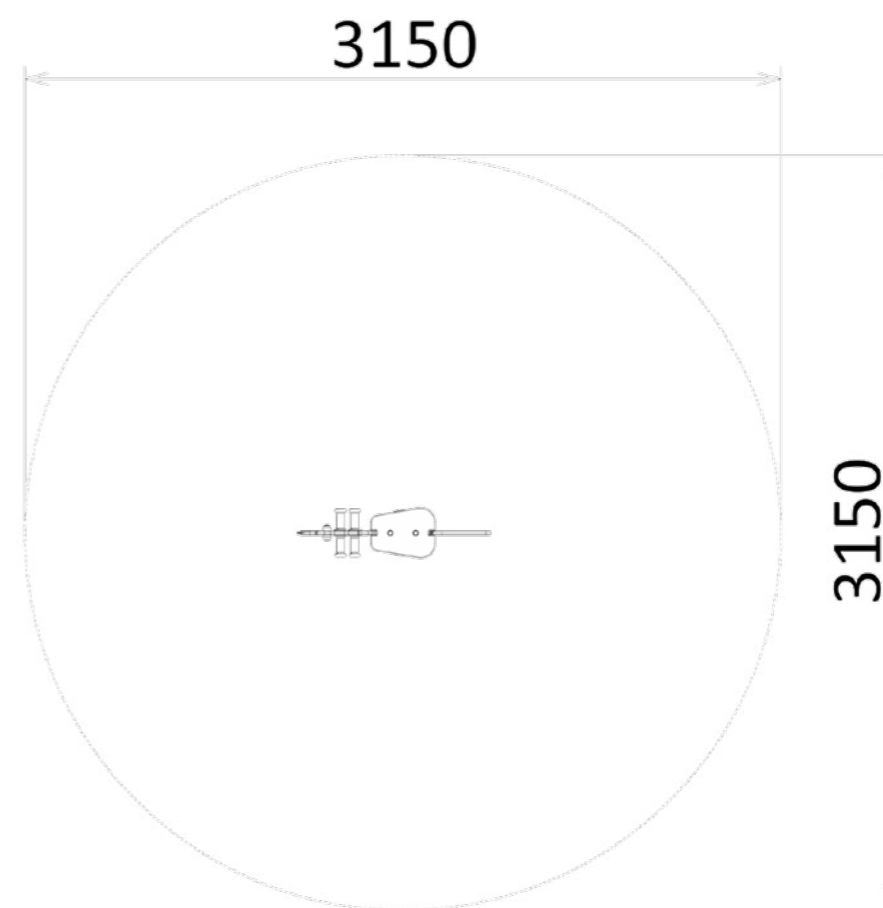

Horse Rocker

A-SPR-4019

Elevation

Plan View

To learn more about our warranty, compliance, materials, or colour palette and customisation options, contact PlayCo:

1800 655 041 | hello@playco.com.au | playco.com.au