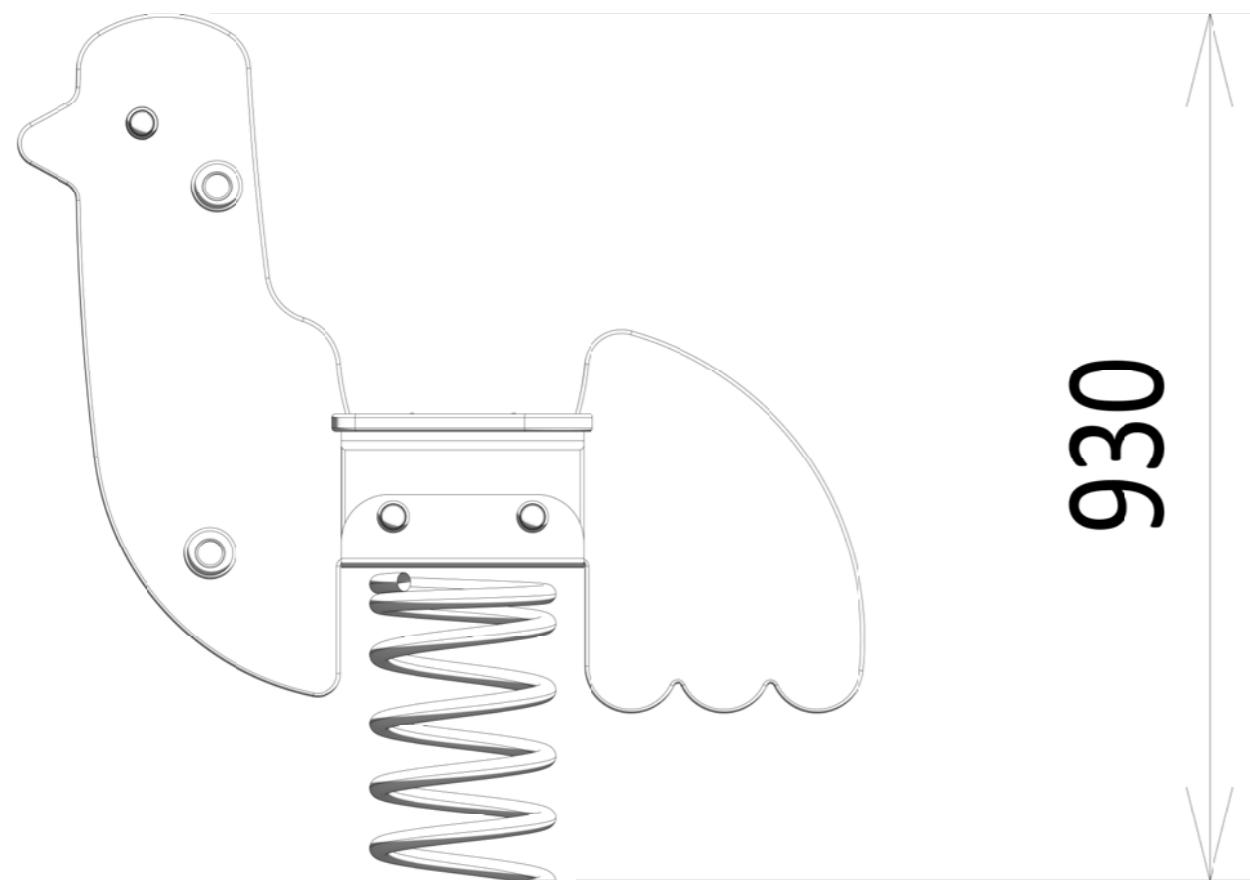

Emu Rocker

A-SPR-4018

Elevation