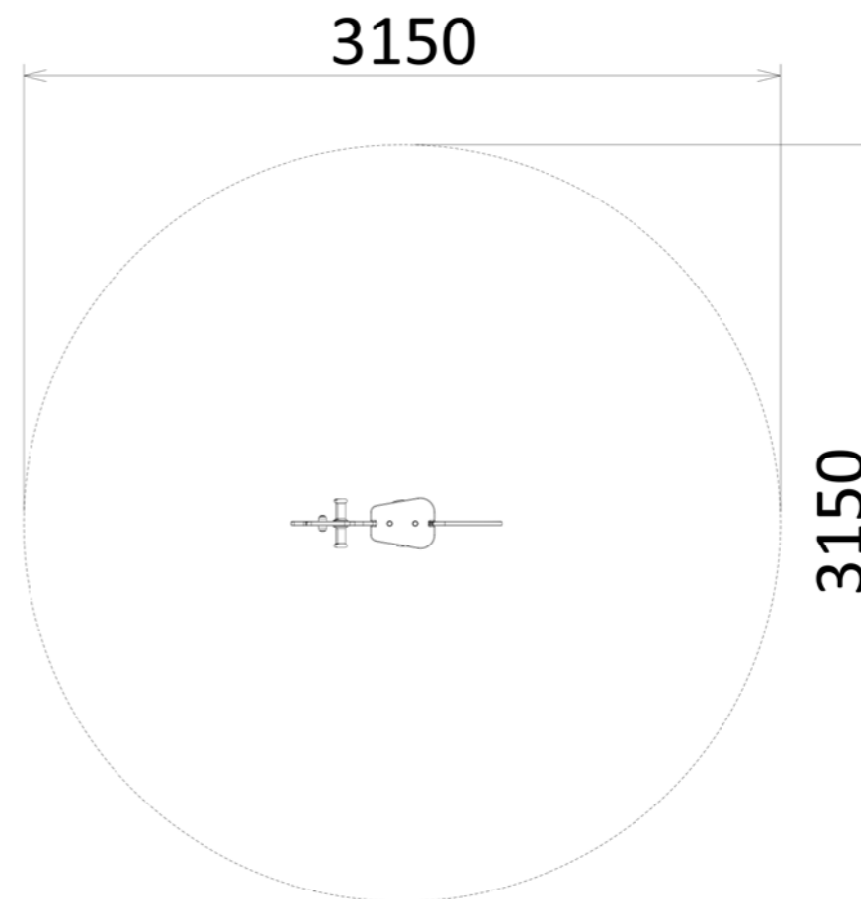

Plan View

To learn more about our warranty, compliance, materials, or colour palette and customisation options, contact PlayCo:

1800 655 041 | hello@playco.com.au | playco.com.au