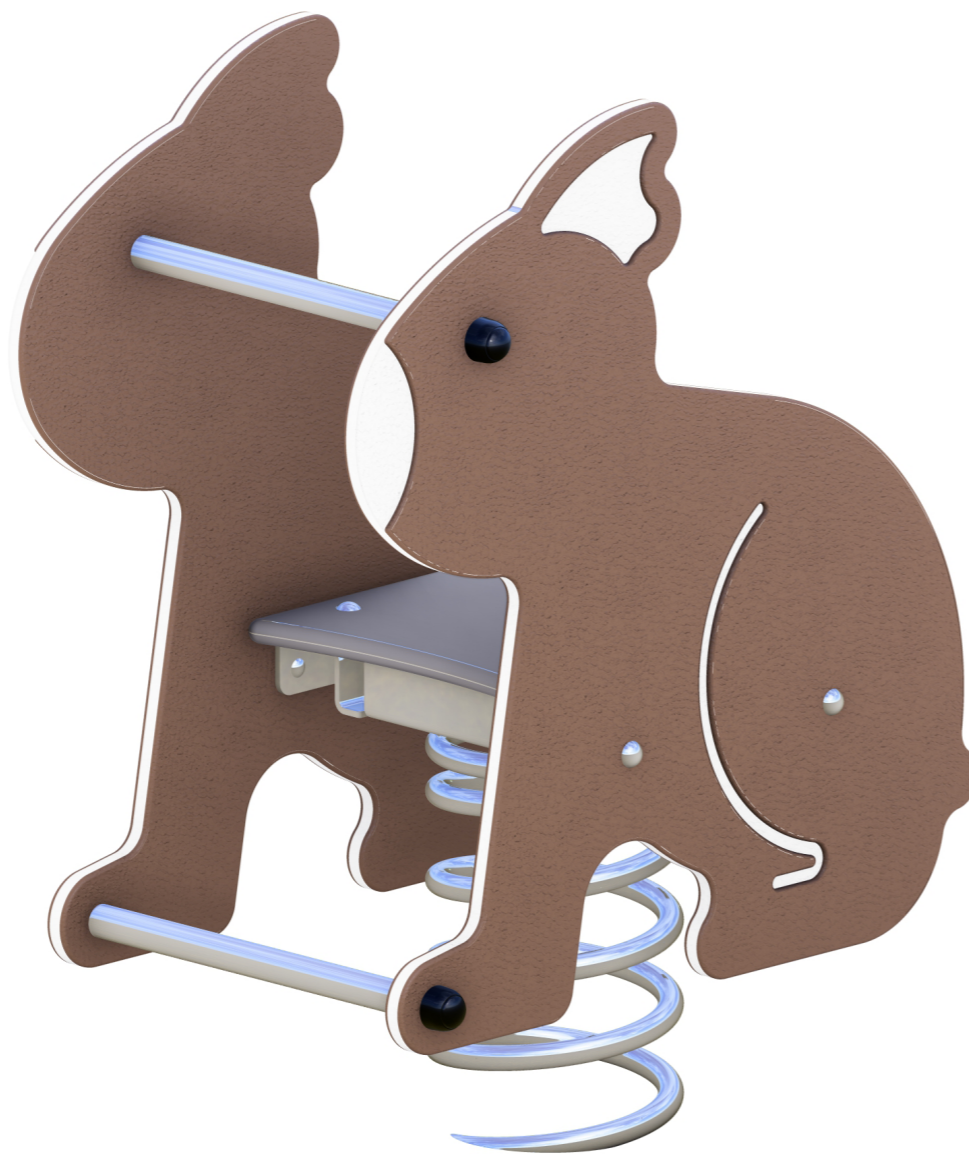

Koala Rocker

A-SPR-4015

Cuddly, calm, and full of character, the Koala Rocker invites gentle, joyful play.

Colour Options:

Standards

Complies with relevant Australian Standards including: AS 4685:2021 (P1-6) | AS 4685.0:2017 | AS4422 (Int):2022

Specifications

Age range: 1-8 years

Number of play elements: 1

Equipment size: 680mm x 440mm

Equipment height: 870mm

Fall zone: 3100mm x 3100mm

Max fall height: 600mm

Play Types

Materials

Material specs

Frame: Alloy Steel

Fasteners: Stainless Steel

Powder Coating: Dulux / Interpon

Plastic: HDPE

Koala Rocker

A-SPR-4015