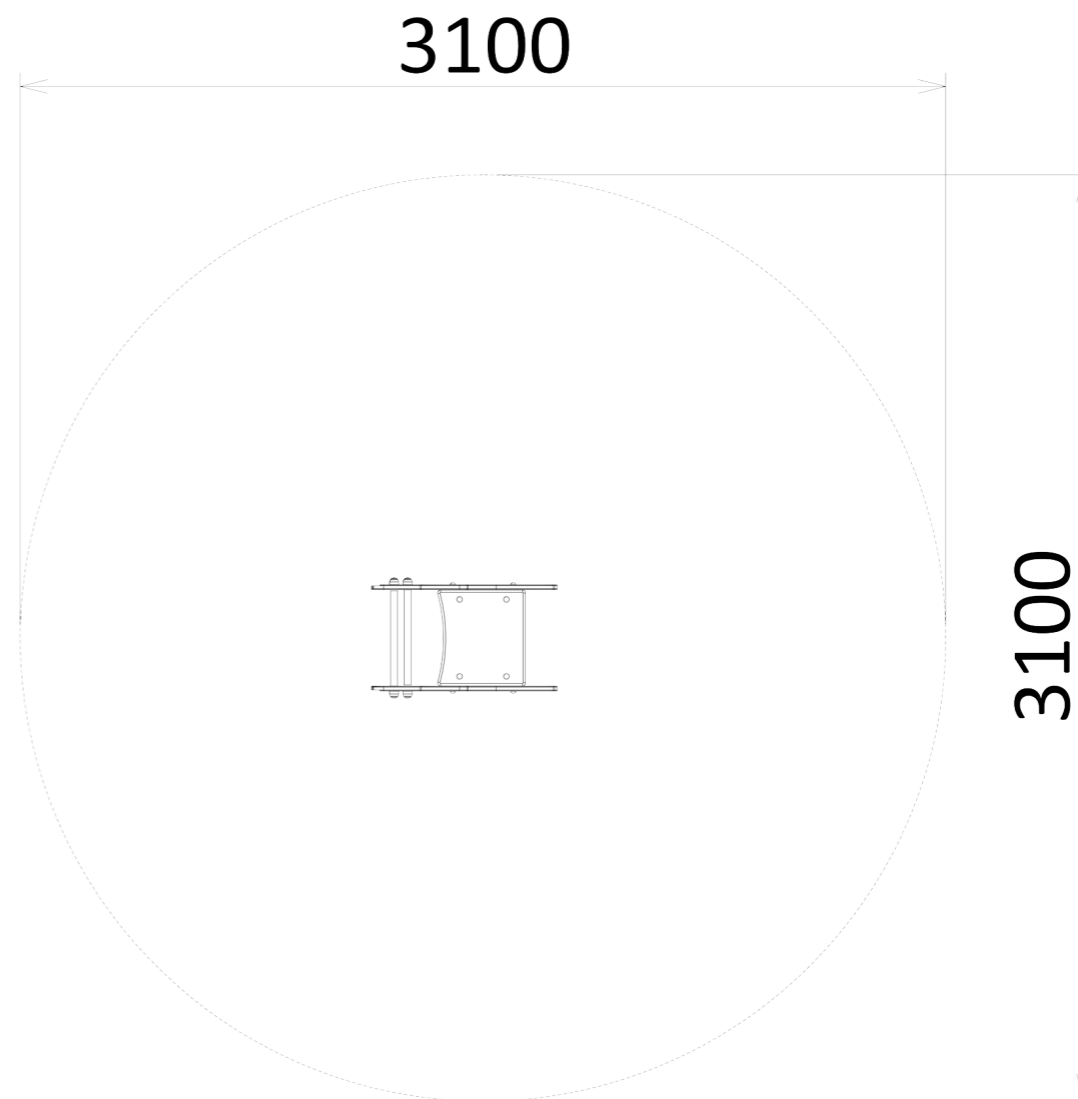

Plan View

To learn more about our warranty, compliance, materials, or colour palette and customisation options, contact PlayCo:

1800 655 041 | hello@playco.com.au | playco.com.au