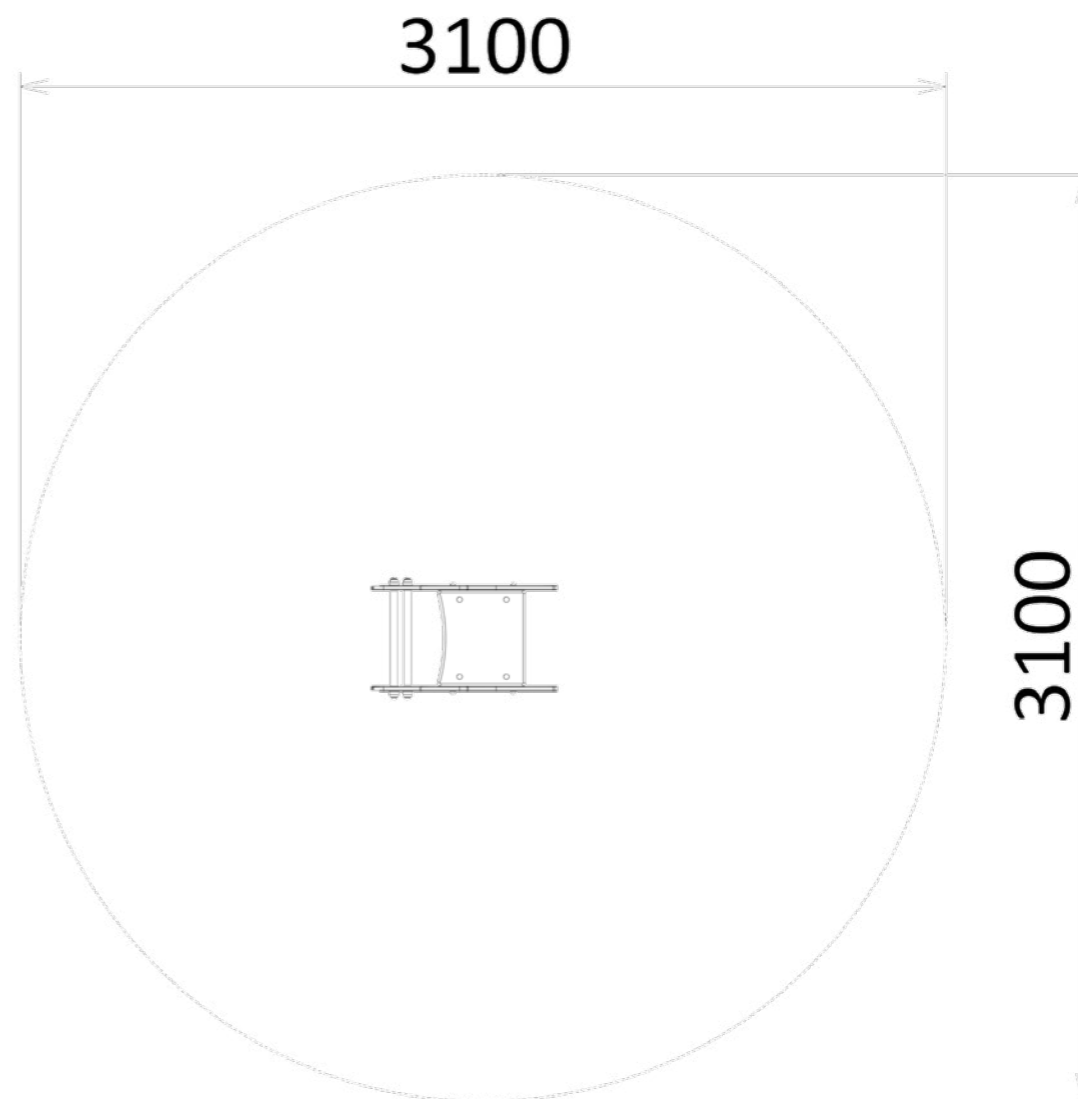

Plan View

To learn more about our warranty, compliance, materials, or colour palette and customisation options, contact PlayCo:

1800 655 041 | hello@playco.com.au | playco.com.au