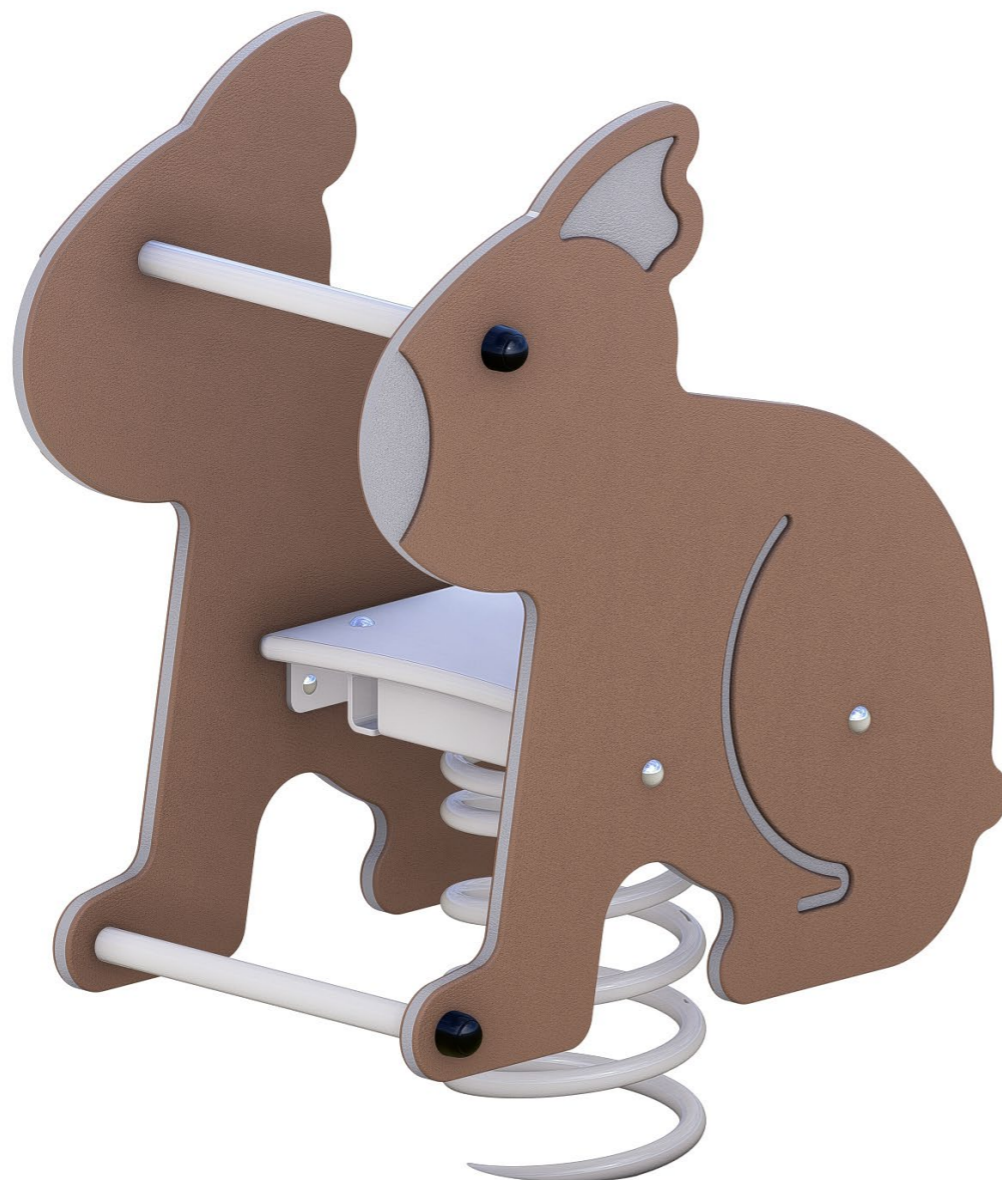

Koala Rocker

A-SPR-4015

Cuddly, calm, and full of character, the Koala Rocker invites gentle, joyful play.

Colour Options:

Standards

Complies with relevant Australian Standards including: AS 4685:2021 (P1-6) | AS 4685.0:2017 | AS4422 (Int):2022

Specifications

Age range: 1-8 years

Number of play elements: 1

Equipment size: 680mm x 440mm

Equipment height: 870mm

Fall zone: 3100mm x 3100mm

Max fall height: 600mm

Play Types

Materials

Material specs

Frame: Alloy Steel

Fasteners: Stainless Steel

Powder Coating: Dulux / Interpon

Plastic: HDPE

Koala Rocker

A-SPR-4015