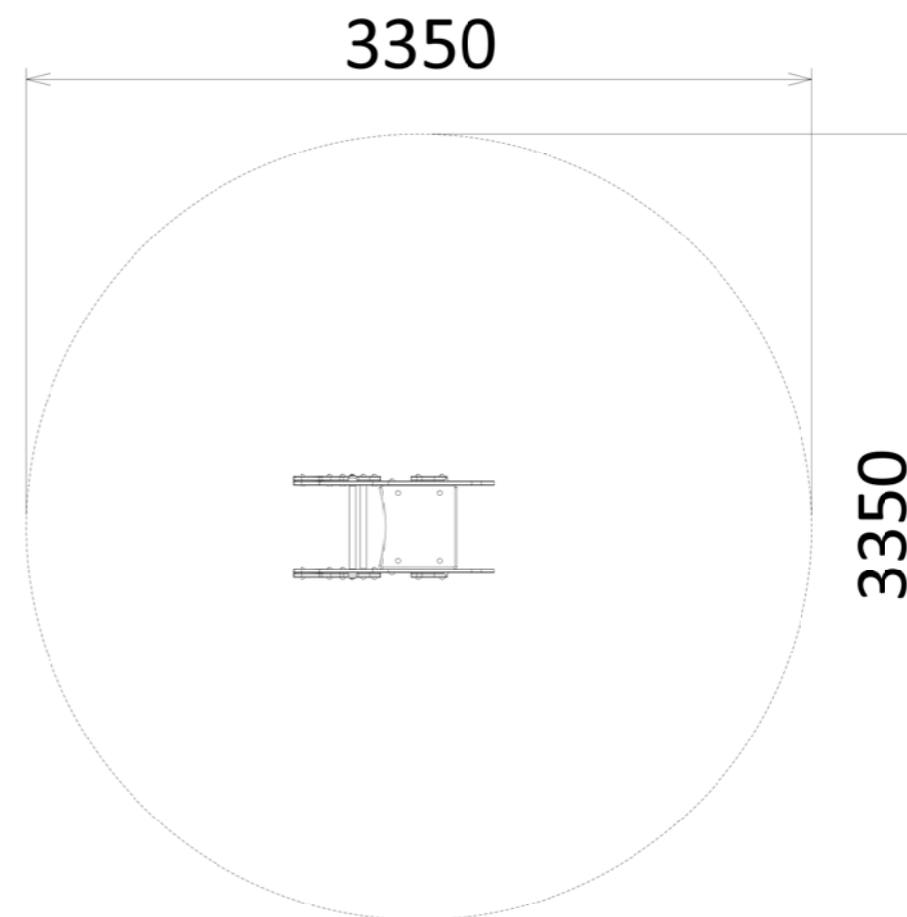

Platypus Rocker

A-SPR-4014

Elevation

Plan View

To learn more about our warranty, compliance, materials, or colour palette and customisation options, contact PlayCo:

1800 655 041 | hello@playco.com.au | playco.com.au