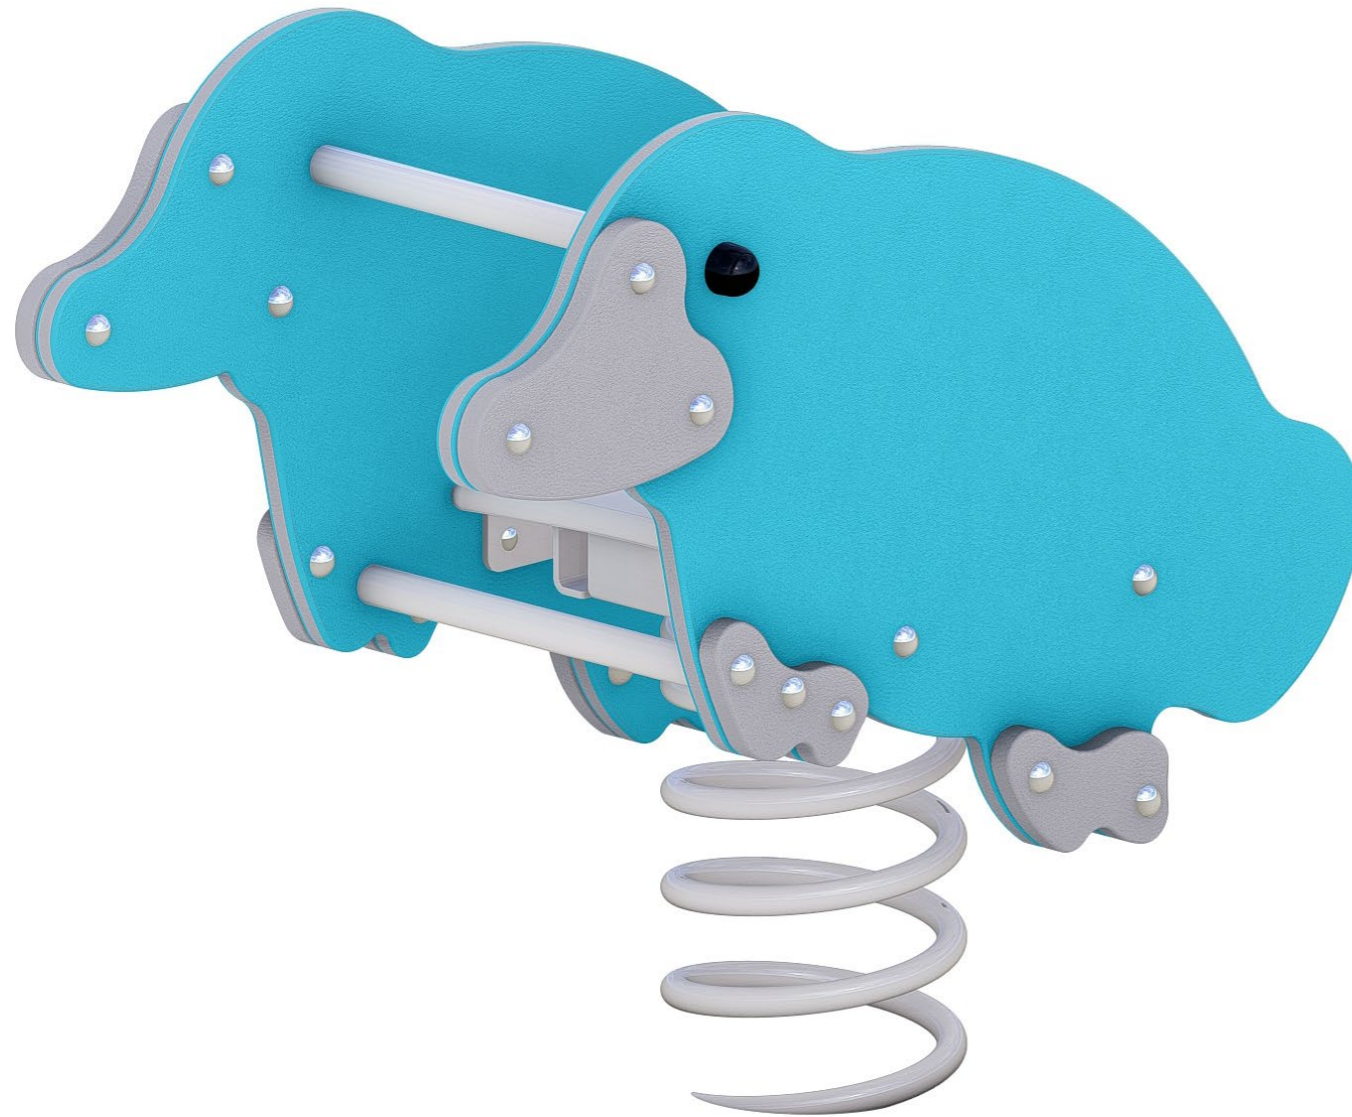

# Platypus Rocker

A-SPR-4014

A uniquely Australian friend that blends creativity, coordination, and playful discovery.

Colour Options:

## Specifications

Age range: 1-8 years

Number of play elements: 1

Equipment size: 840mm x 440mm

Equipment height: 730mm

Fall zone: 3350mm x 3350mm

Max fall height: 600mm

### Material specs

Frame: Alloy Steel

Fasteners: Stainless Steel

Powder Coating: Dulux / Interpon

Plastic: HDPE