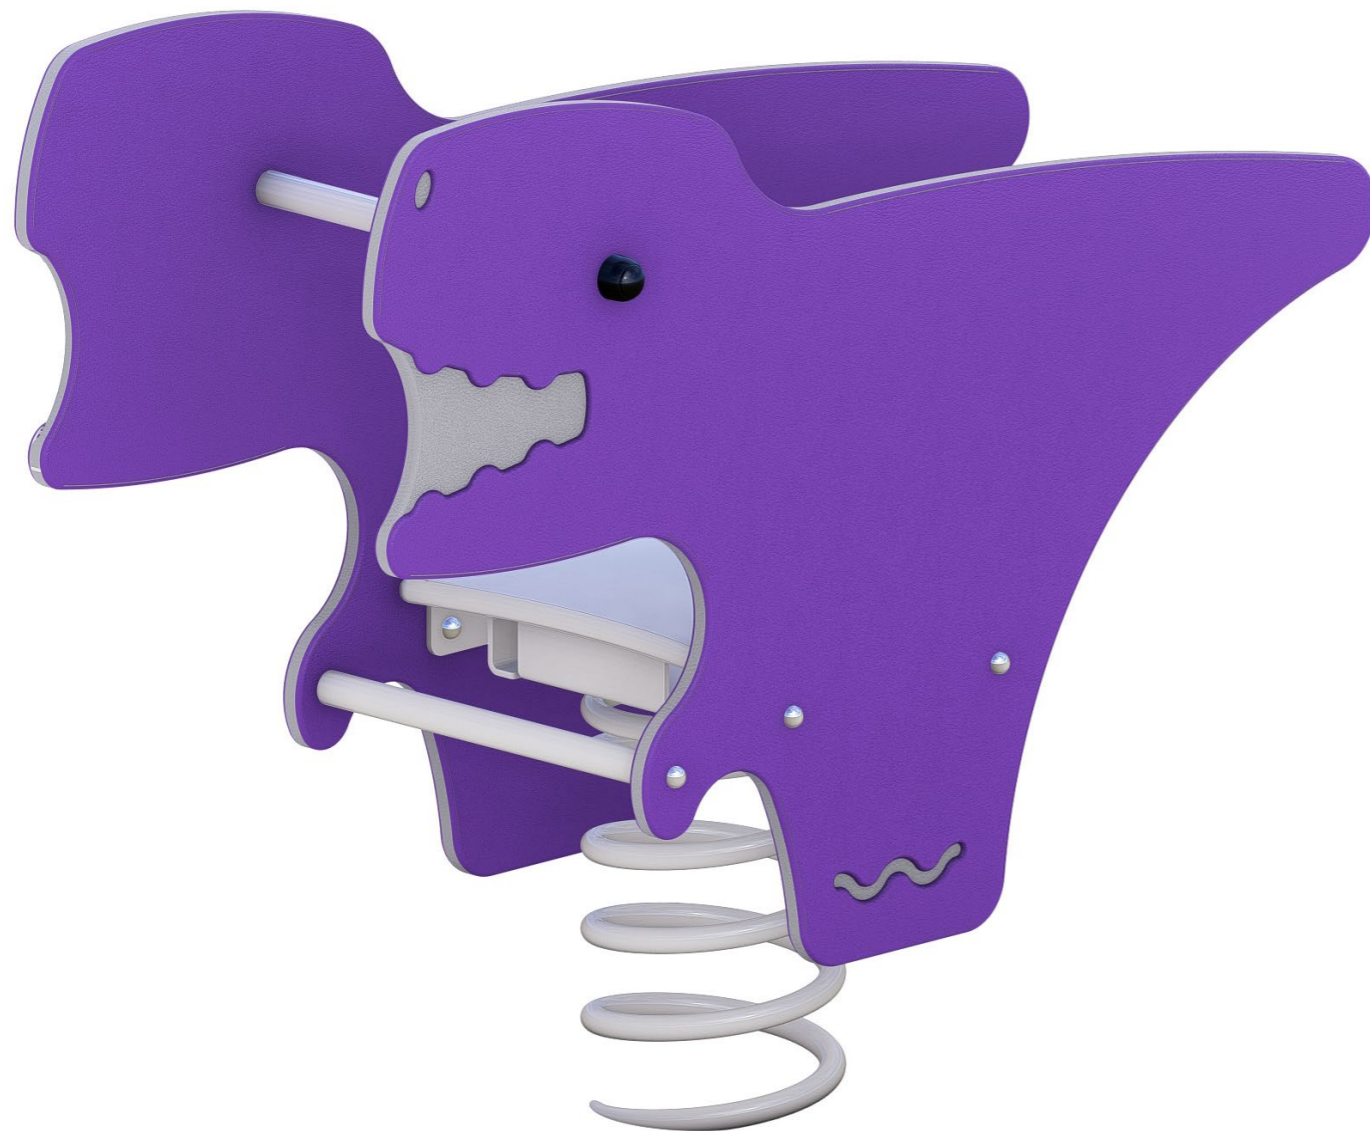

T-Rex Rocker

A-SPR-4013

Prehistoric fun comes to life with the T-Rex Rocker, sparking imagination and active movement.

Colour Options:

Standards

Complies with relevant Australian Standards including: AS 4685:2021 (P1-6) | AS 4685.0:2017 | AS4422 (Int):2022

Specifications

Age range: 1-8 years

Number of play elements: 1

Equipment size: 1070mm x 440mm

Equipment height: 880mm

Fall zone: 3400mm x 3400mm

Max fall height: 600mm

Play Types

Materials

Material specs

Frame: Alloy Steel

Fasteners: Stainless Steel

Powder Coating: Dulux / Interpon

Plastic: HDPE

T-Rex Rocker

A-SPR-4013