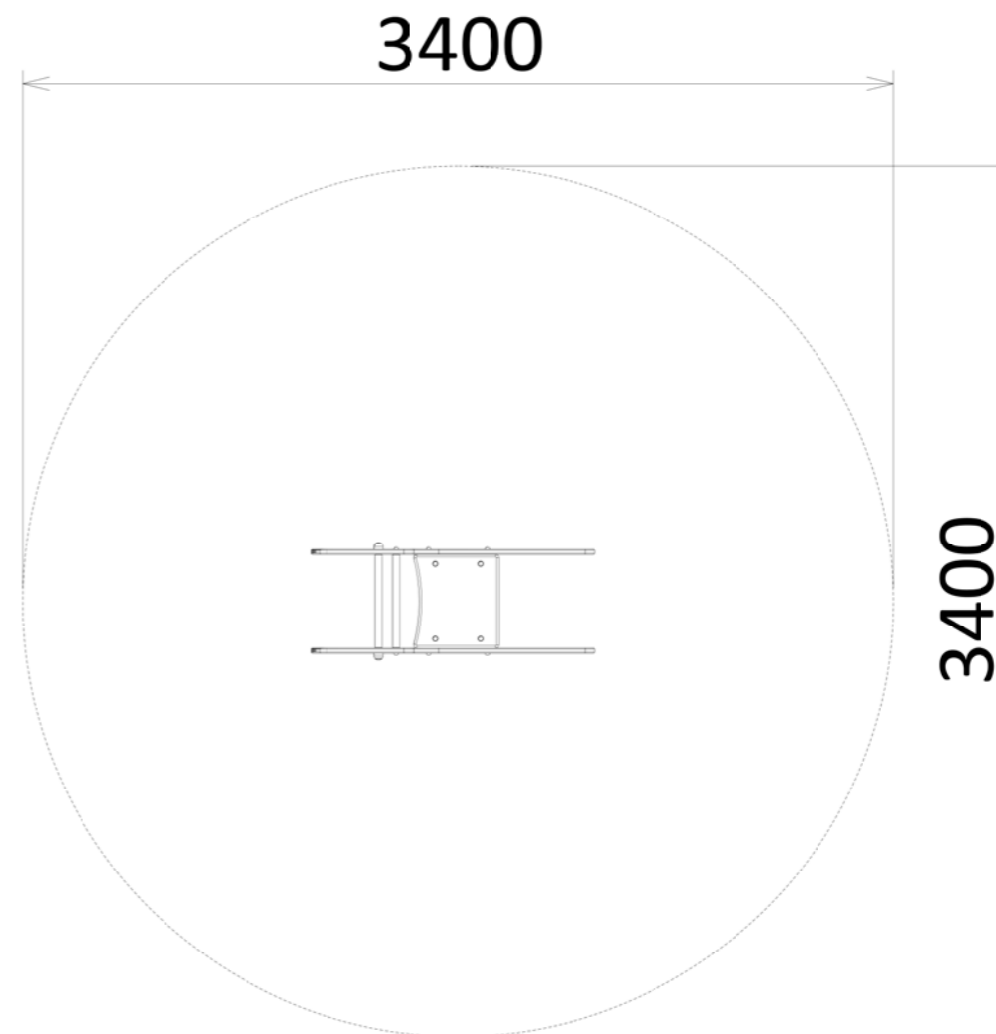

Plan View

To learn more about our warranty, compliance, materials, or colour palette and customisation options, contact PlayCo:

1800 655 041 | hello@playco.com.au | playco.com.au