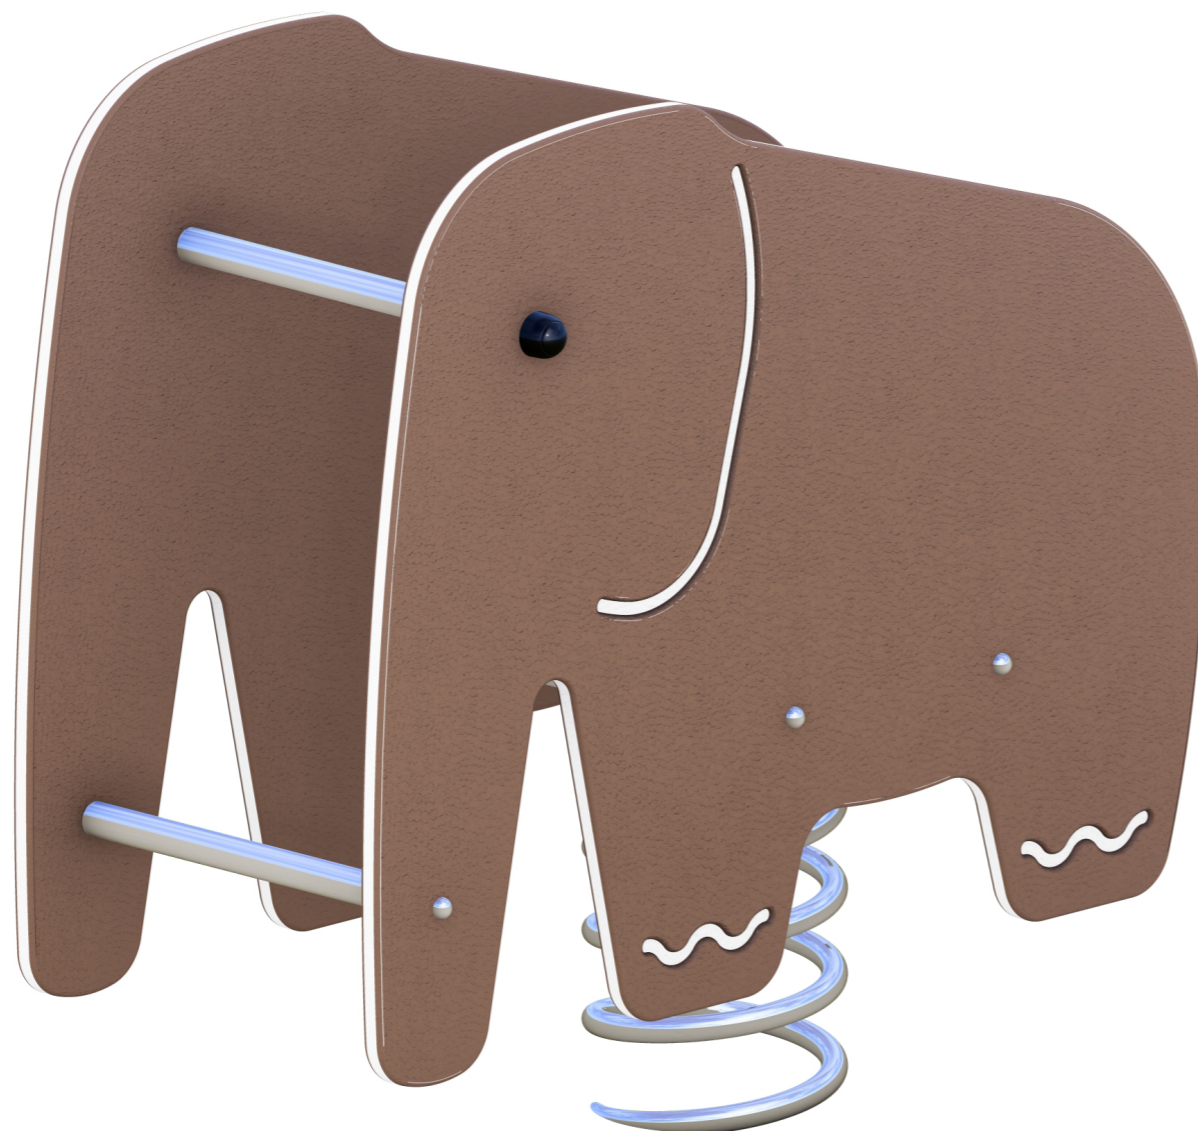

Elephant Rocker

A-SPR-4007

Big on fun and full of charm, the Elephant Rocker supports coordination and imaginative jungle adventures.

Colour Options:

Standards

Complies with relevant Australian Standards including: AS 4685:2021 (P1-6) | AS 4685.0:2017 | AS4422 (Int):2022

Specifications

Age range: 1-8 years

Number of play elements: 1

Equipment size: 880mm x 440mm

Equipment height: 850mm

Fall zone: 3380mm x 3380mm

Max fall height: 600mm

Play Types

Materials

Material specs

Frame: Alloy Steel

Fasteners: Stainless Steel

Powder Coating: Dulux / Interpon

Plastic: HDPE

Elephant Rocker

A-SPR-4007