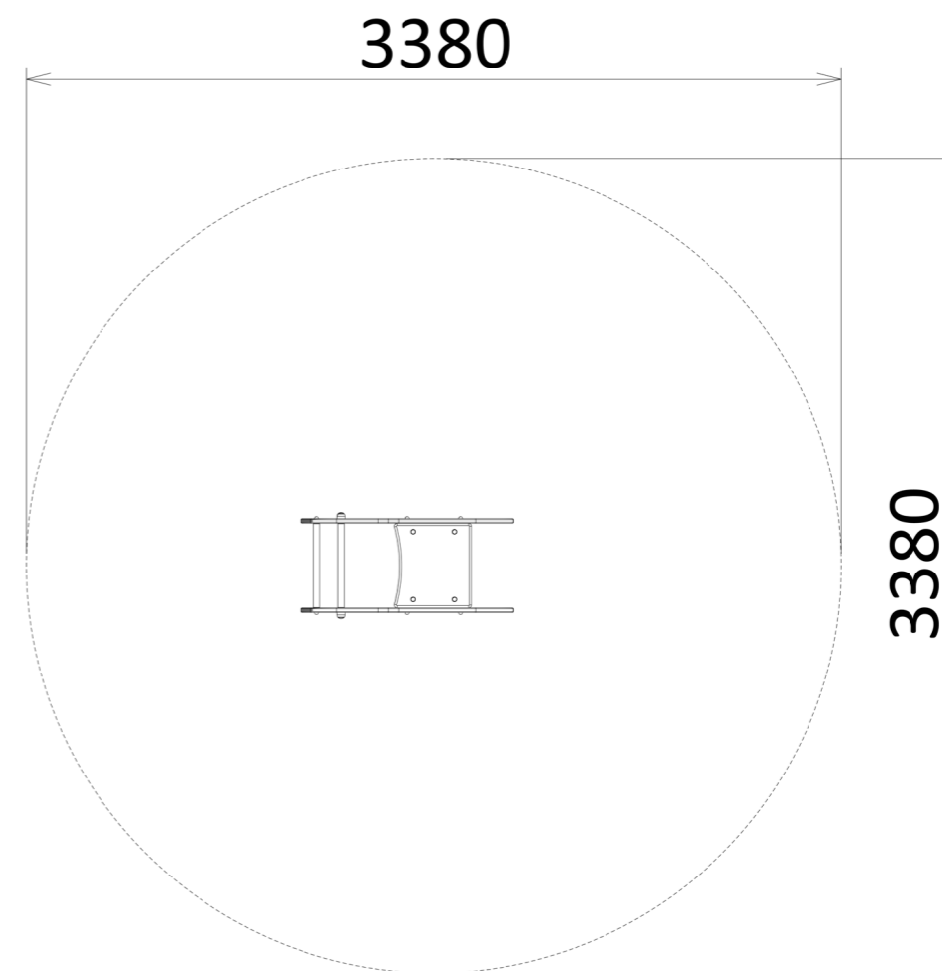

To learn more about our warranty, compliance, materials, or colour palette and customisation options, contact PlayCo:

1800 655 041 | hello@playco.com.au | playco.com.au