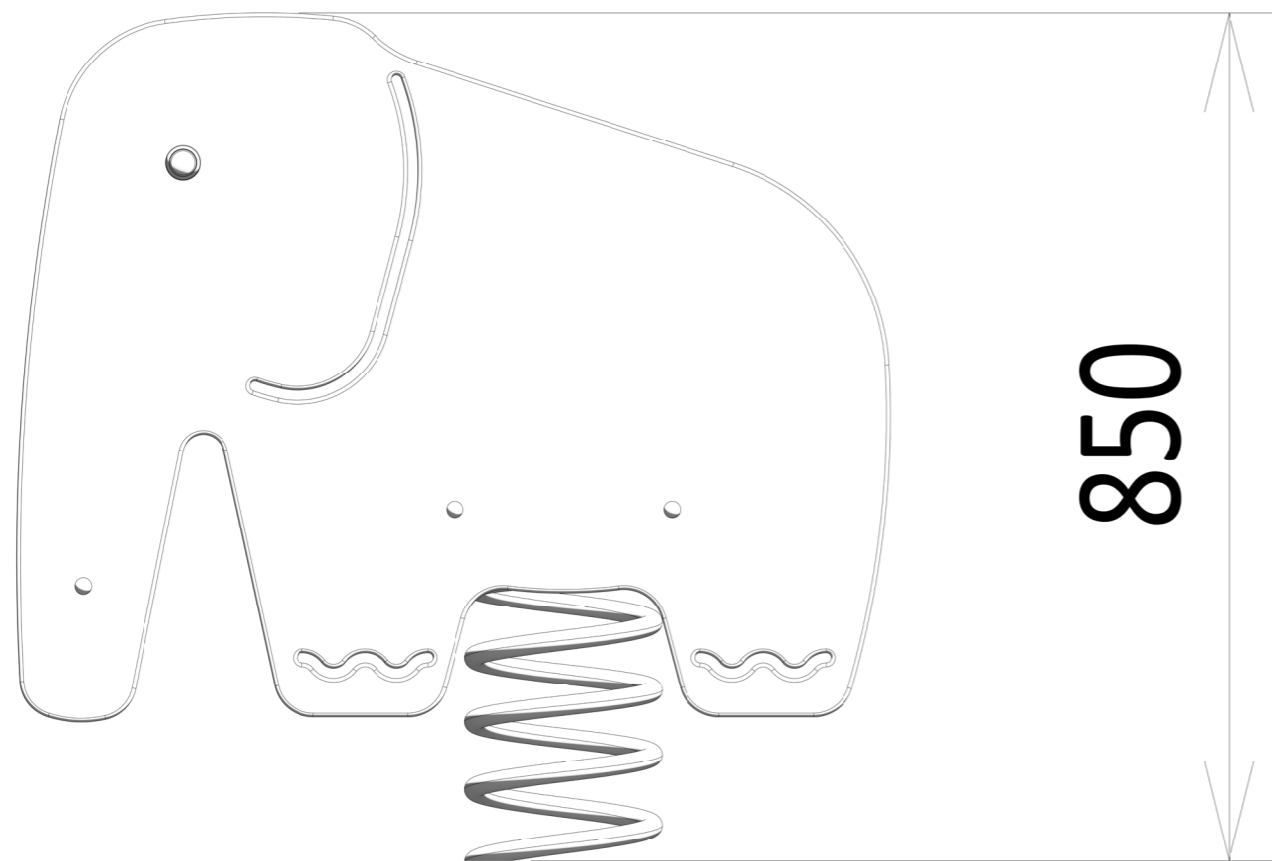

Elephant Rocker

A-SPR-4007

Elevation

Plan View