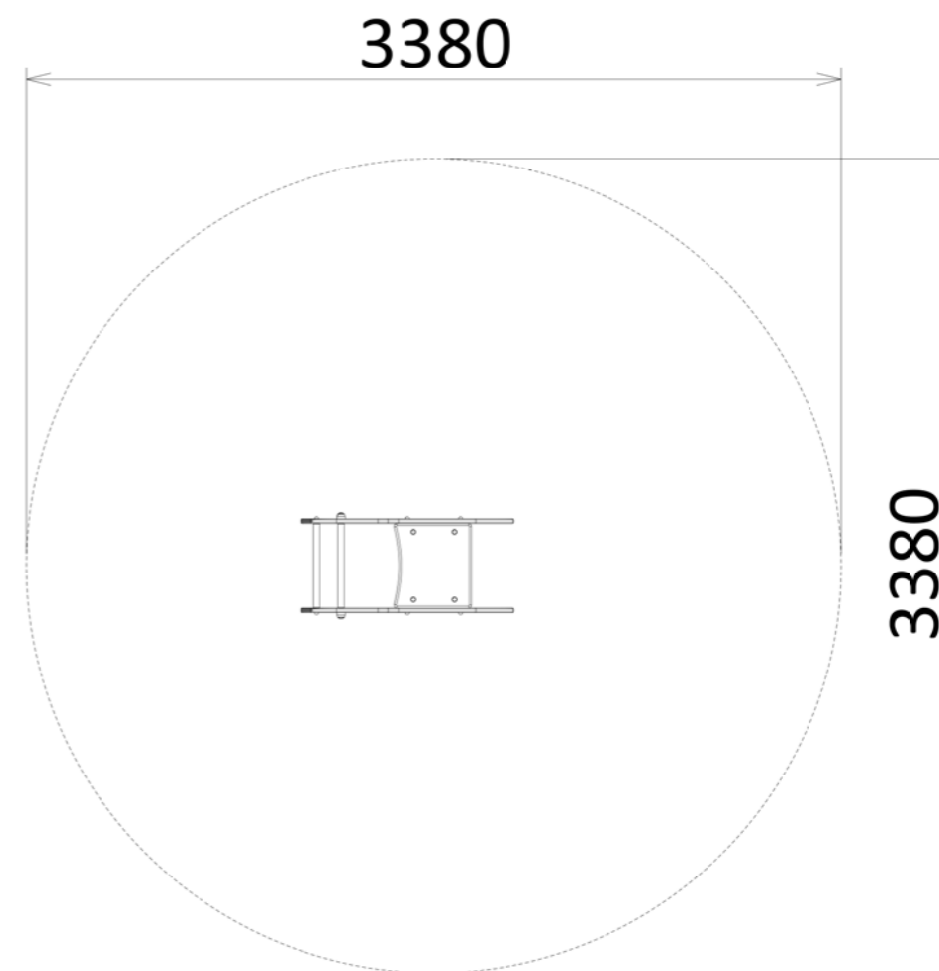

To learn more about our warranty, compliance, materials, or colour palette and customisation options, contact PlayCo:

1800 655 041 | hello@playco.com.au | playco.com.au