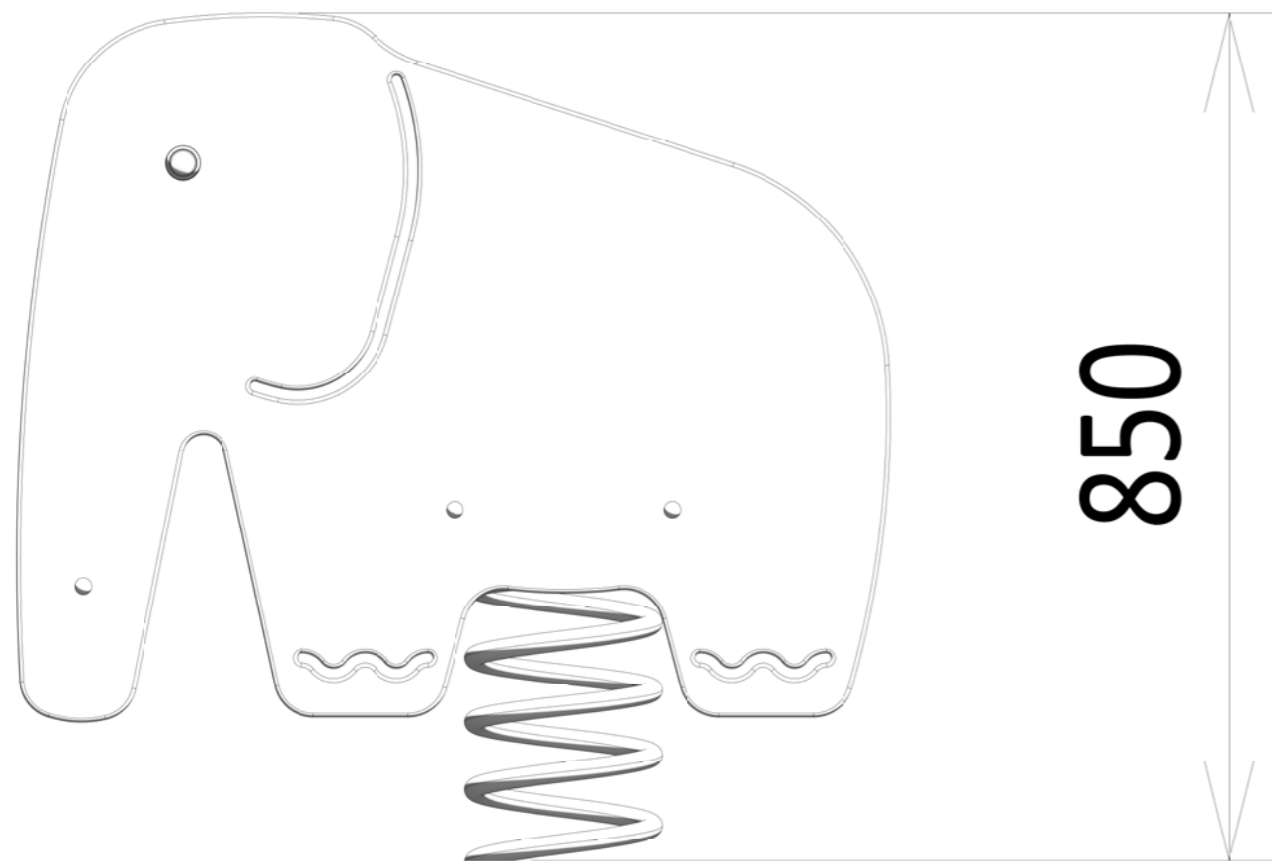

Elephant Rocker

A-SPR-4007

Elevation

Plan View