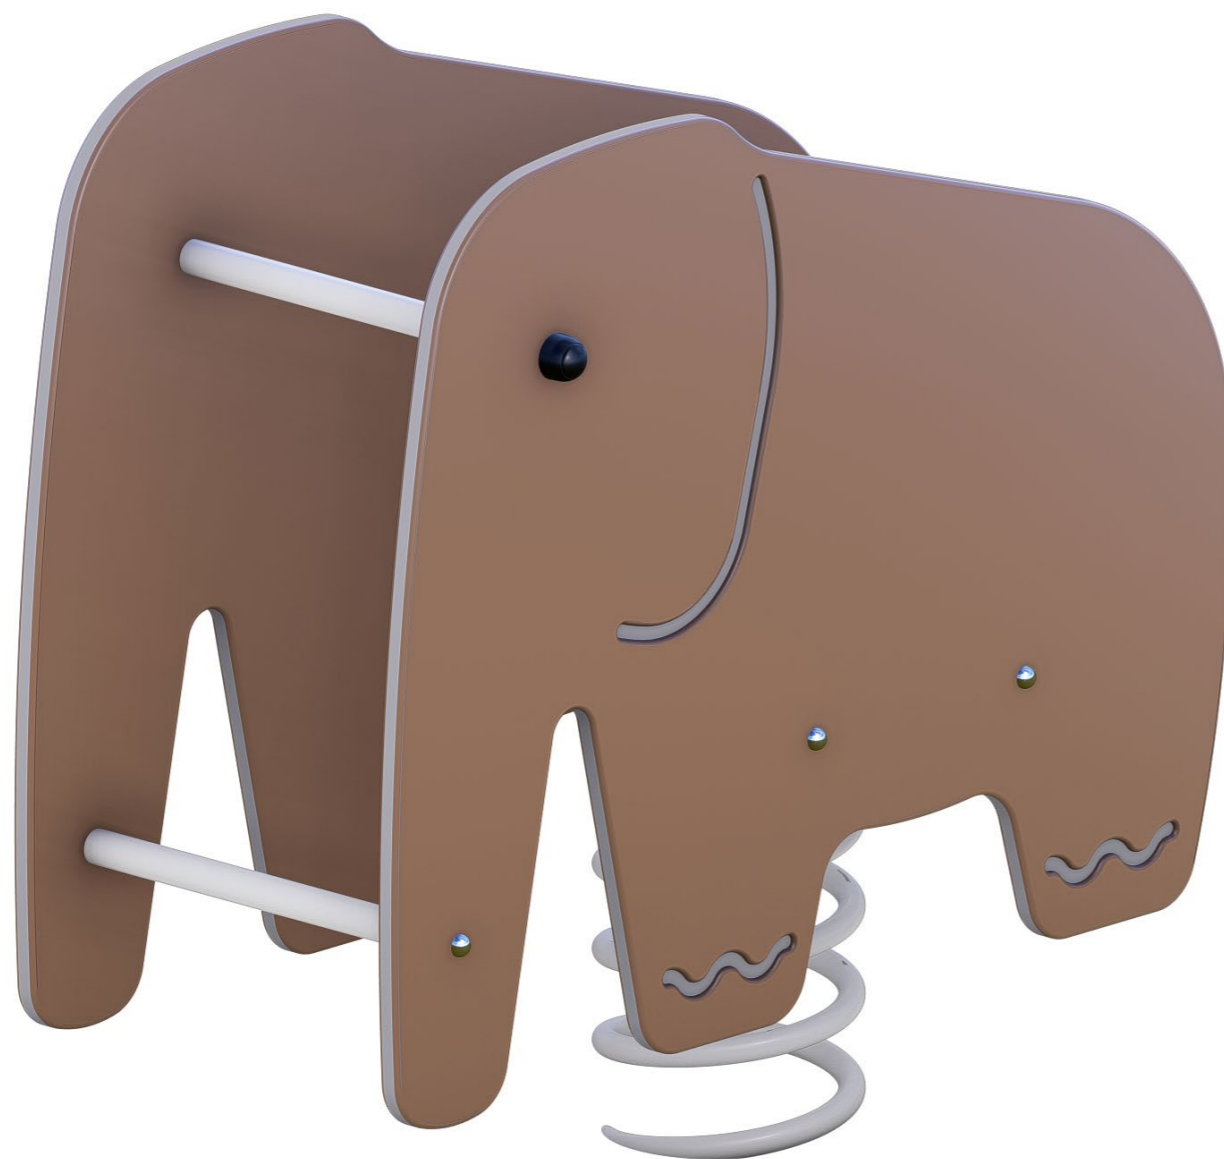

# Elephant Rocker

A-SPR-4007

Big on fun and full of charm, the Elephant Rocker supports coordination and imaginative jungle adventures.

Colour Options:

## Specifications

Age range: 1-8 years

Number of play elements: 1

Equipment size: 880mm x 440mm

Equipment height: 850mm

Fall zone: 3380mm x 3380mm

Max fall height: 600mm