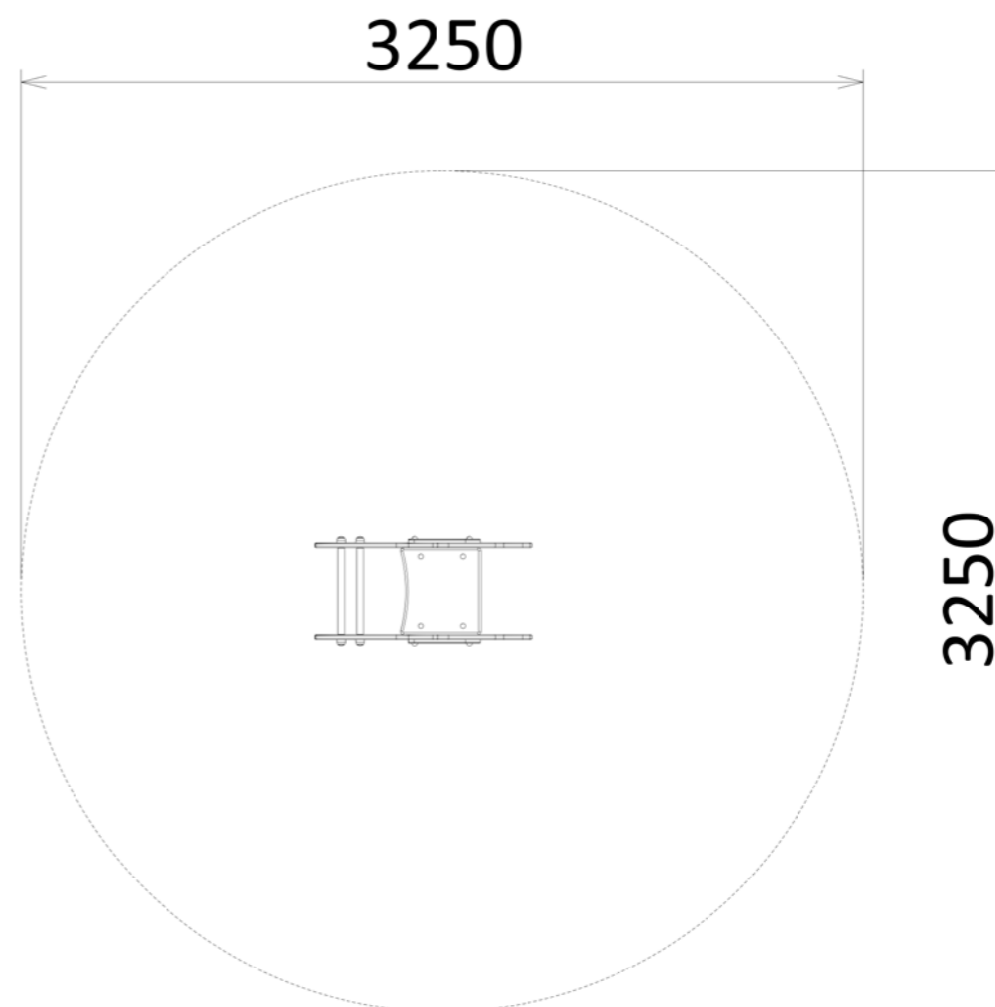

Plan View

To learn more about our warranty, compliance, materials, or colour palette and customisation options, contact PlayCo:

1800 655 041 | hello@playco.com.au | playco.com.au