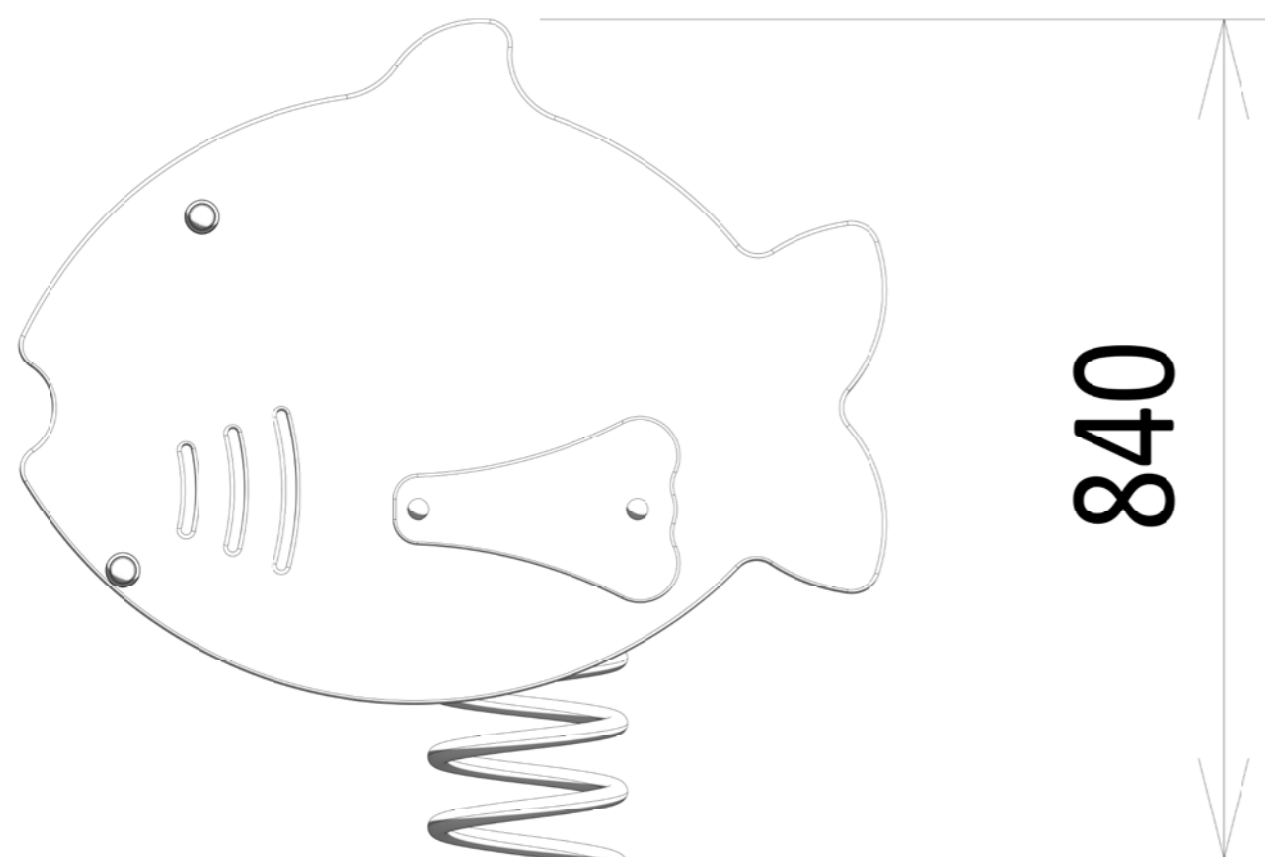

Fish Rocker

A-SPR-4006

Elevation