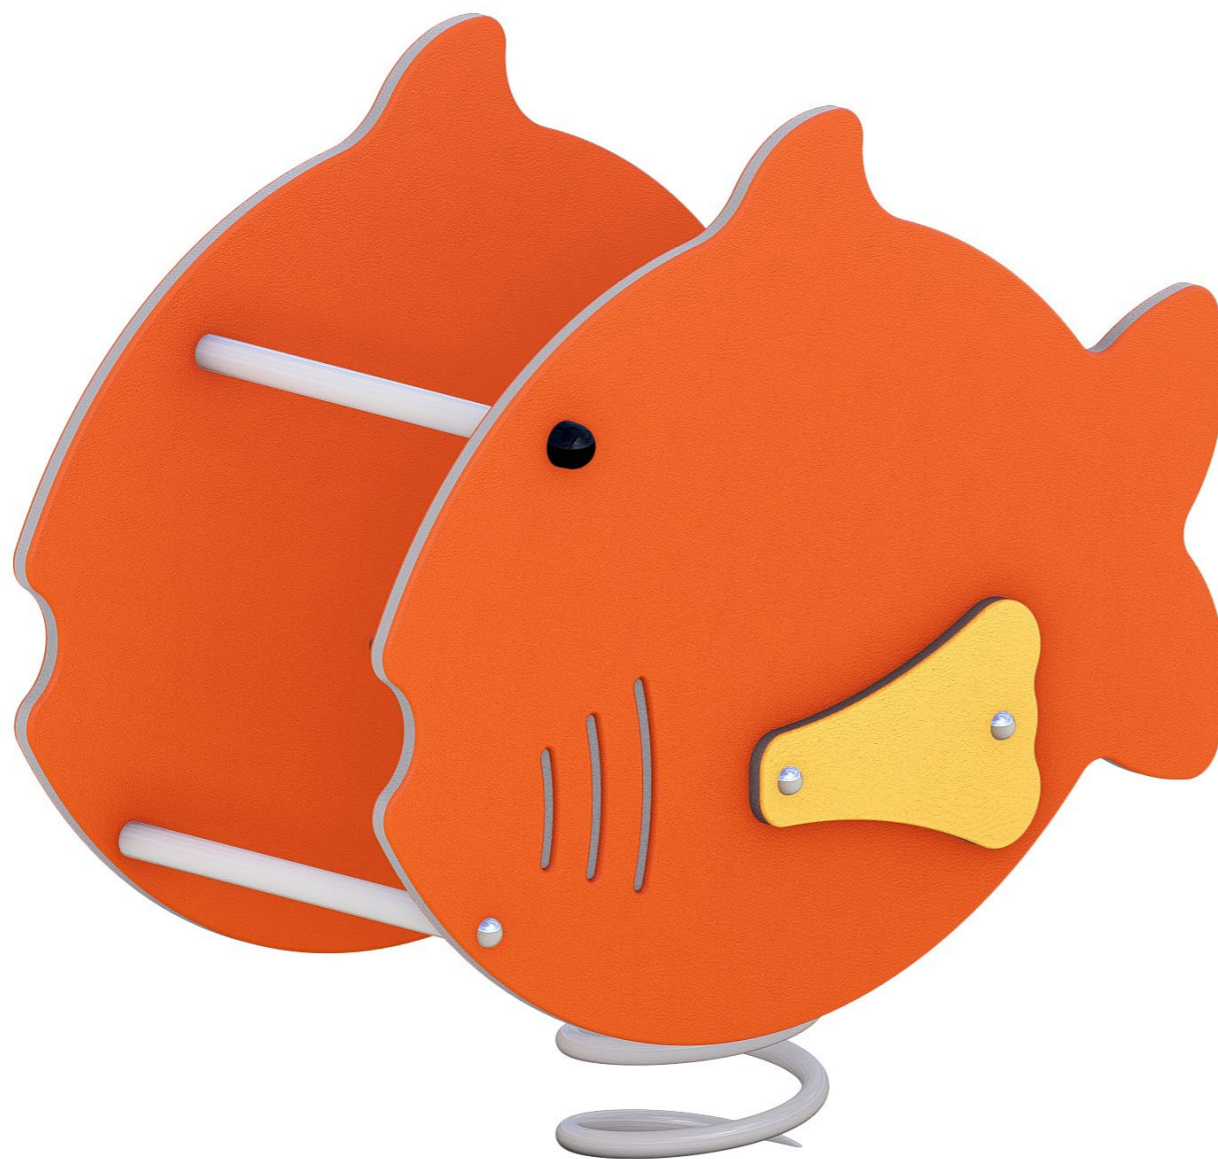

Fish Rocker

A-SPR-4006

Bring the ocean to the playground with this cheerful Fish Rocker, great for balance and creative play.

Colour Options:

Standards

Complies with relevant Australian Standards including: AS 4685:2021 (P1-6) | AS 4685.0:2017 | AS4422 (Int):2022

Specifications

Age range: 1-8 years

Number of play elements: 1

Equipment size: 870mm x 440mm

Equipment height: 840mm

Fall zone: 3250mm x 3250mm

Max fall height: 600mm

Play Types

Materials

Material specs

Frame: Alloy Steel

Fasteners: Stainless Steel

Powder Coating: Dulux / Interpon

Plastic: HDPE

Fish Rocker

A-SPR-4006