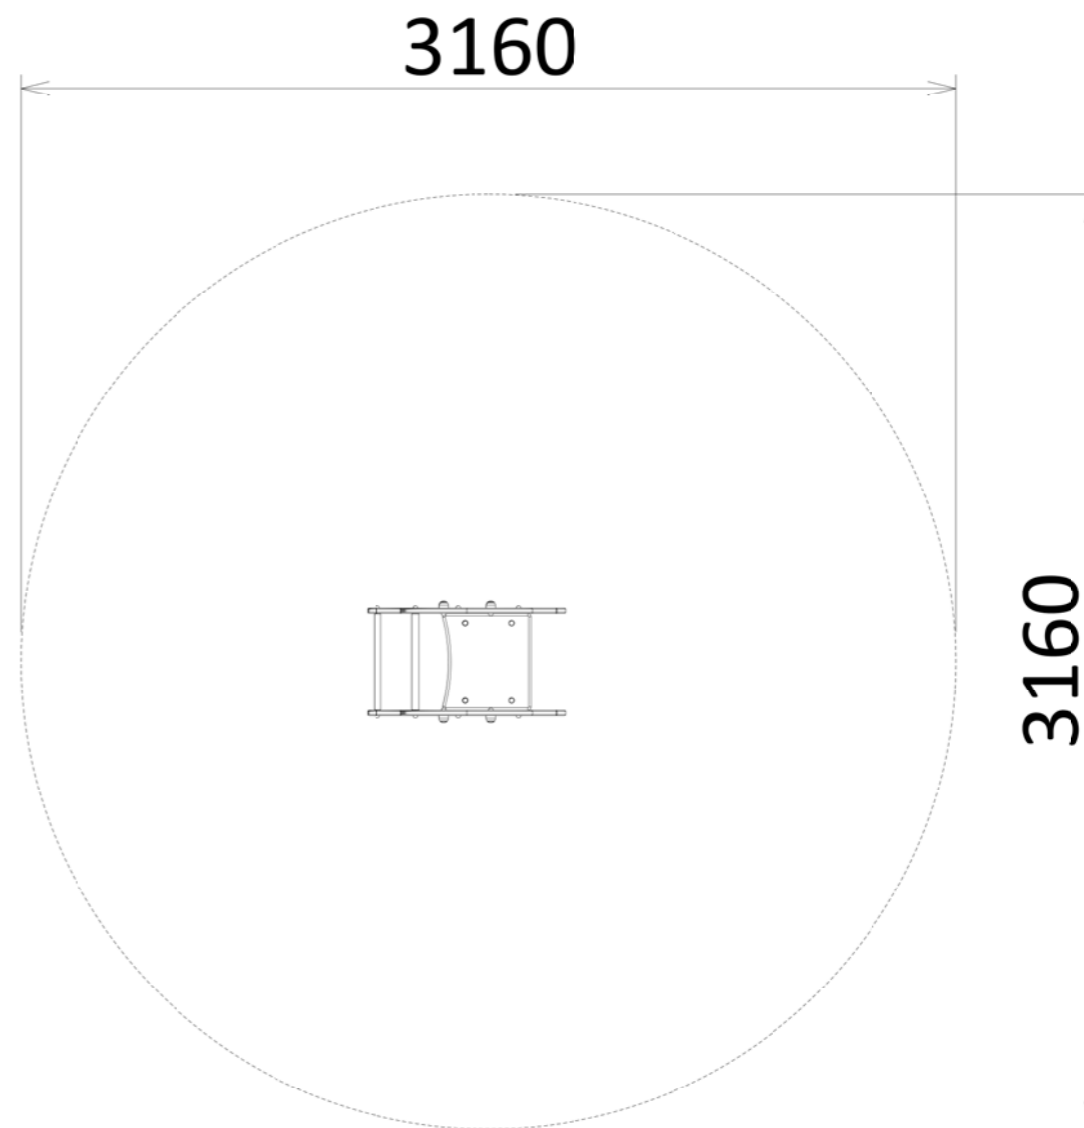

Plan View

To learn more about our warranty, compliance, materials, or colour palette and customisation options, contact PlayCo:

1800 655 041 | hello@playco.com.au | playco.com.au