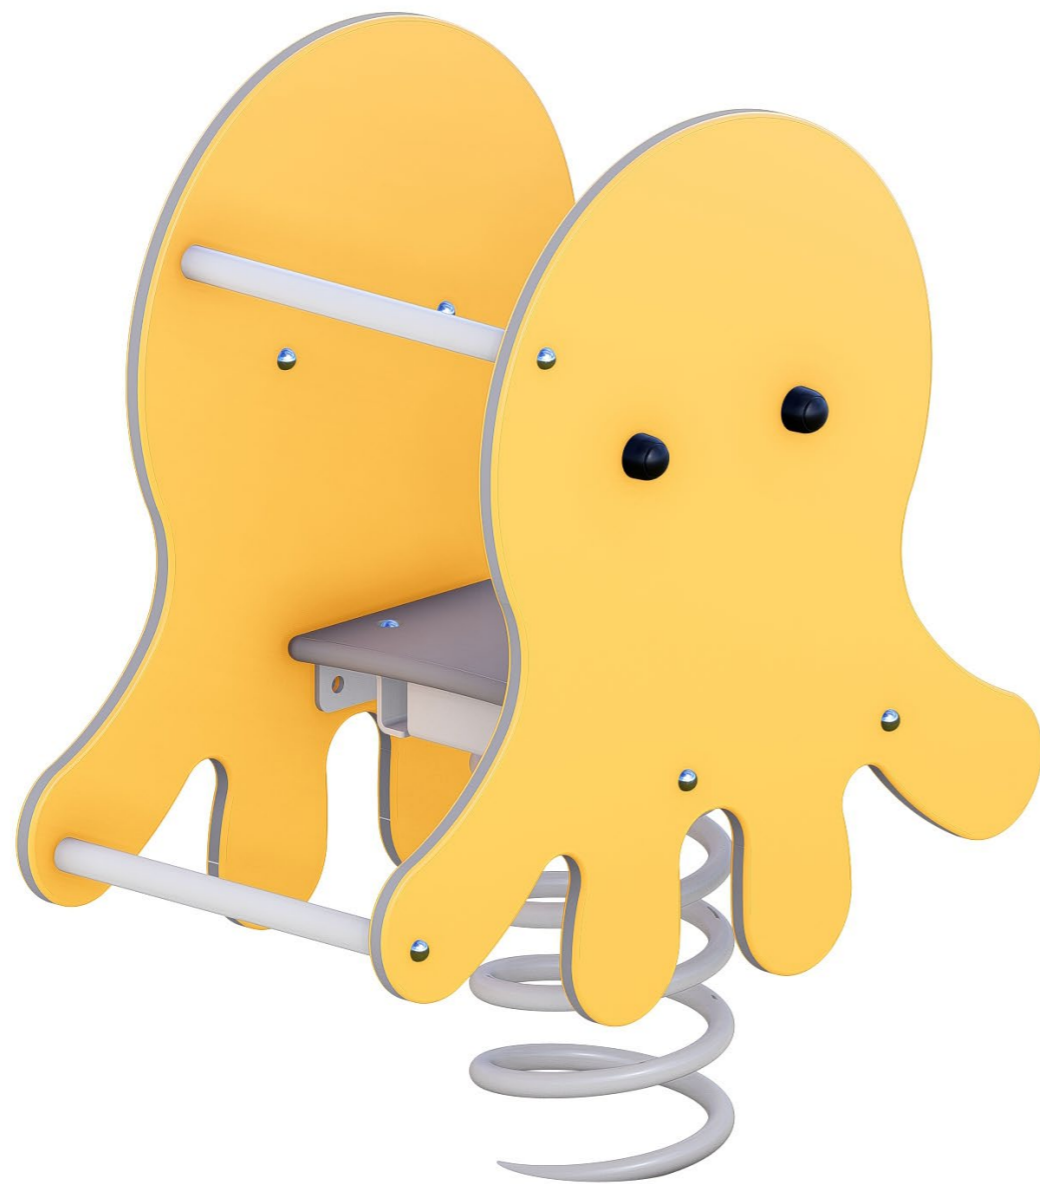

Jellyfish Rocker

A-SPR-4005

A gentle underwater friend that sparks sensory play and smooth, calming motion.

Colour Options:

Standards

Complies with relevant Australian Standards including: AS 4685:2021 (P1-6) | AS 4685.0:2017 | AS4422 (Int):2022

Specifications

Age range: 1-8 years

Number of play elements: 1

Equipment size: 720mm x 440mm

Equipment height: 860mm

Fall zone: 3160mm x 3160mm

Max fall height: 600mm

Play Types

Materials

Material specs

Frame: Alloy Steel

Fasteners: Stainless Steel

Powder Coating: Dulux / Interpon

Plastic: HDPE

Jellyfish Rocker

A-SPR-4005