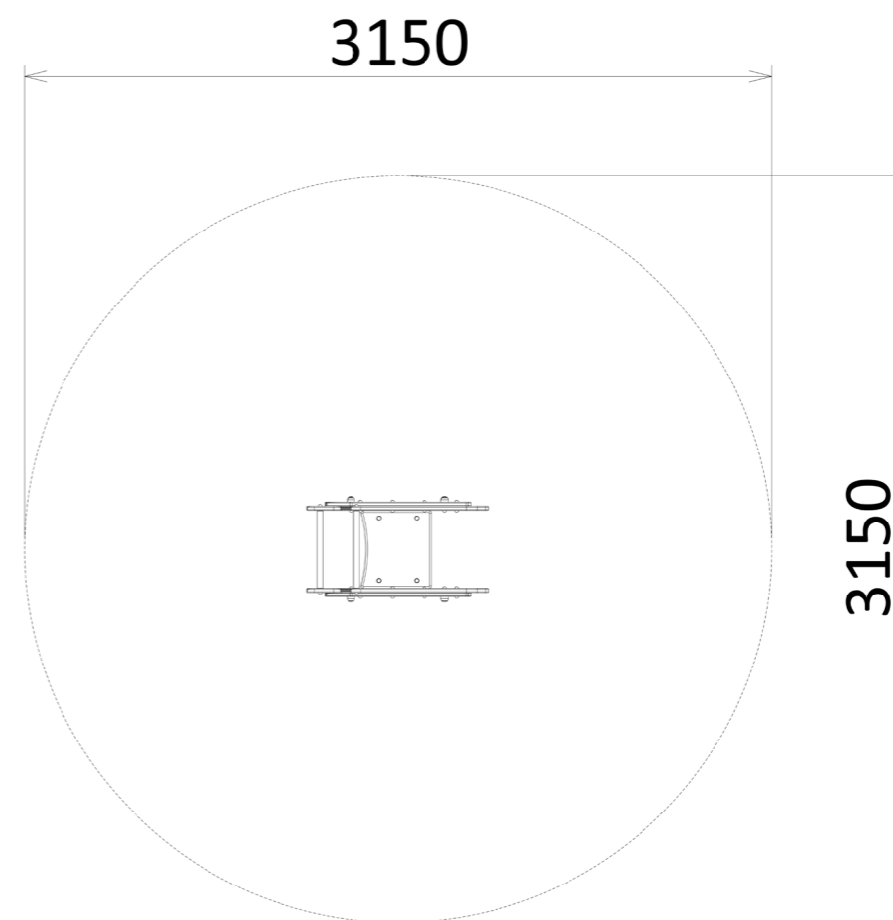

Plan View

To learn more about our warranty, compliance, materials, or colour palette and customisation options, contact PlayCo:

1800 655 041 | hello@playco.com.au | playco.com.au