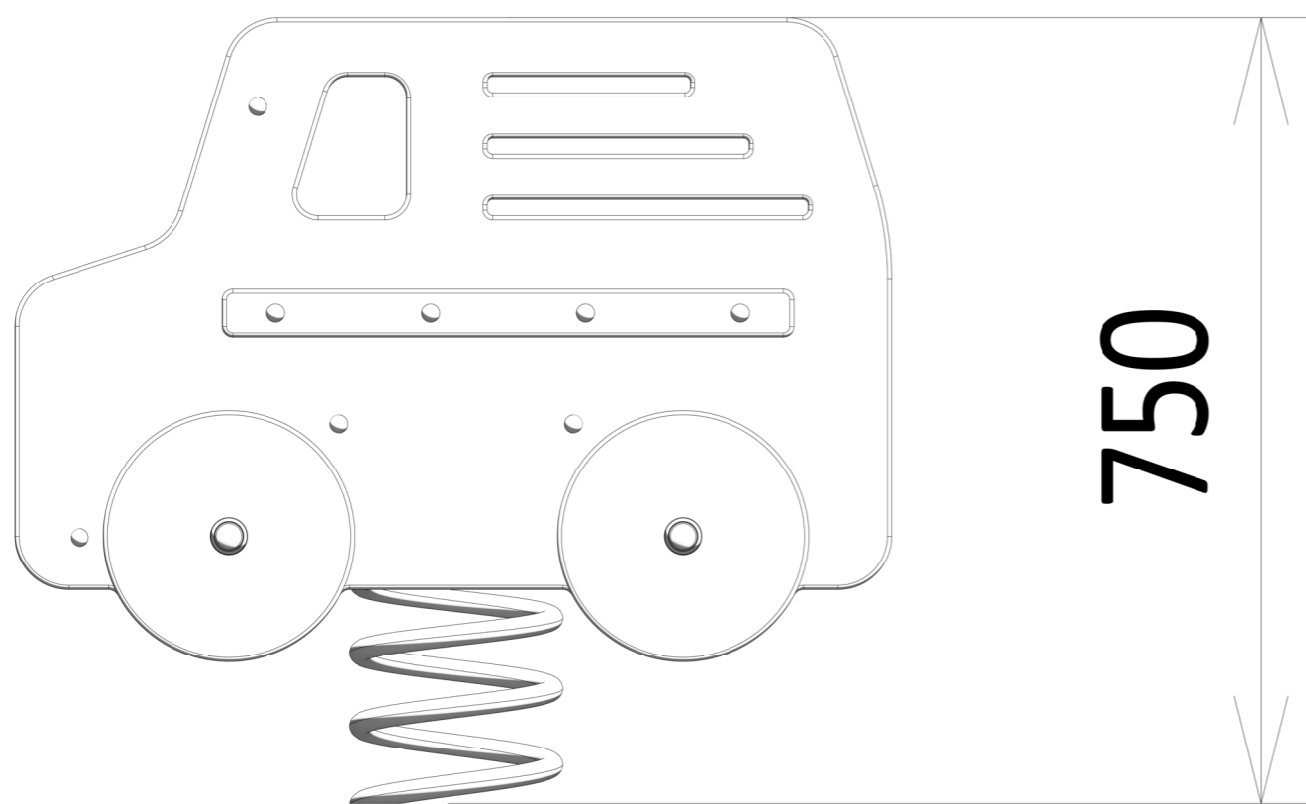

Car Rocker

A-SPR-4003

Elevation