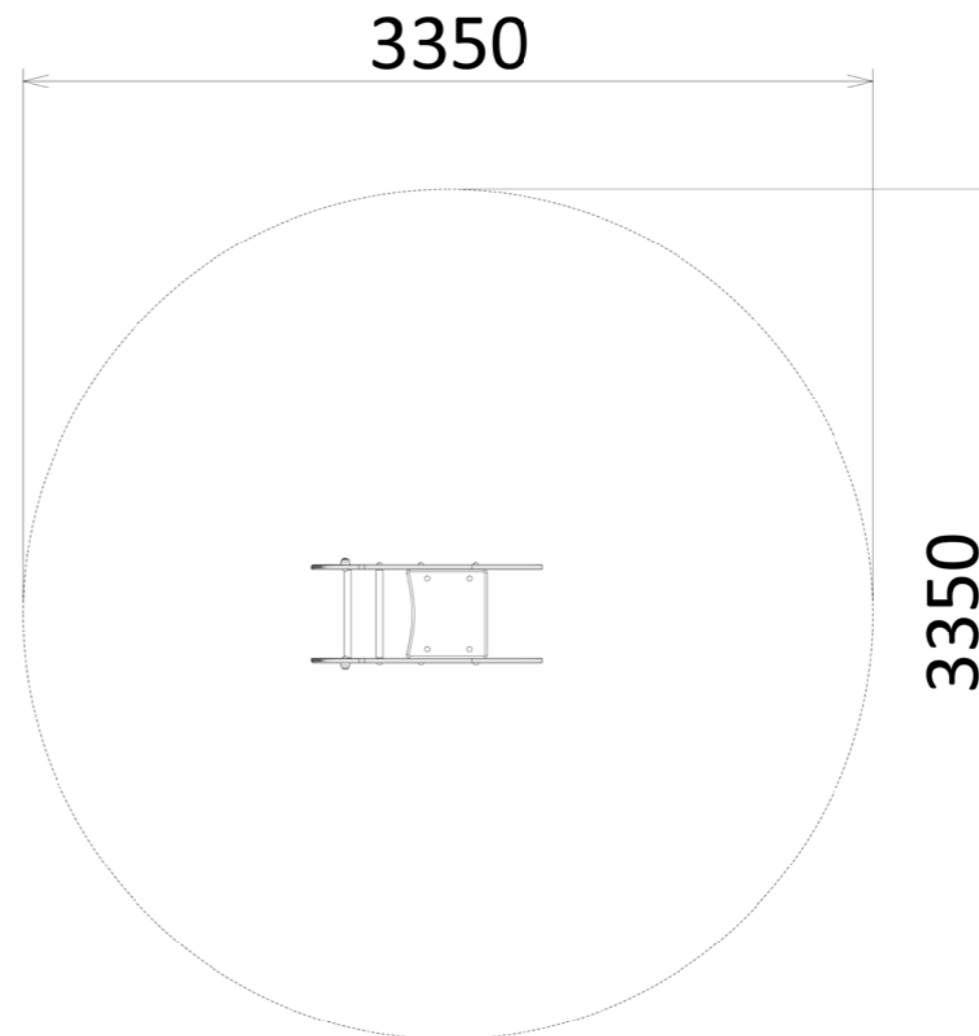

Wombat Rocker

A-SPR-4001

Elevation

Plan View

To learn more about our warranty, compliance, materials, or colour palette and customisation options, contact PlayCo:

1800 655 041 | hello@playco.com.au | playco.com.au