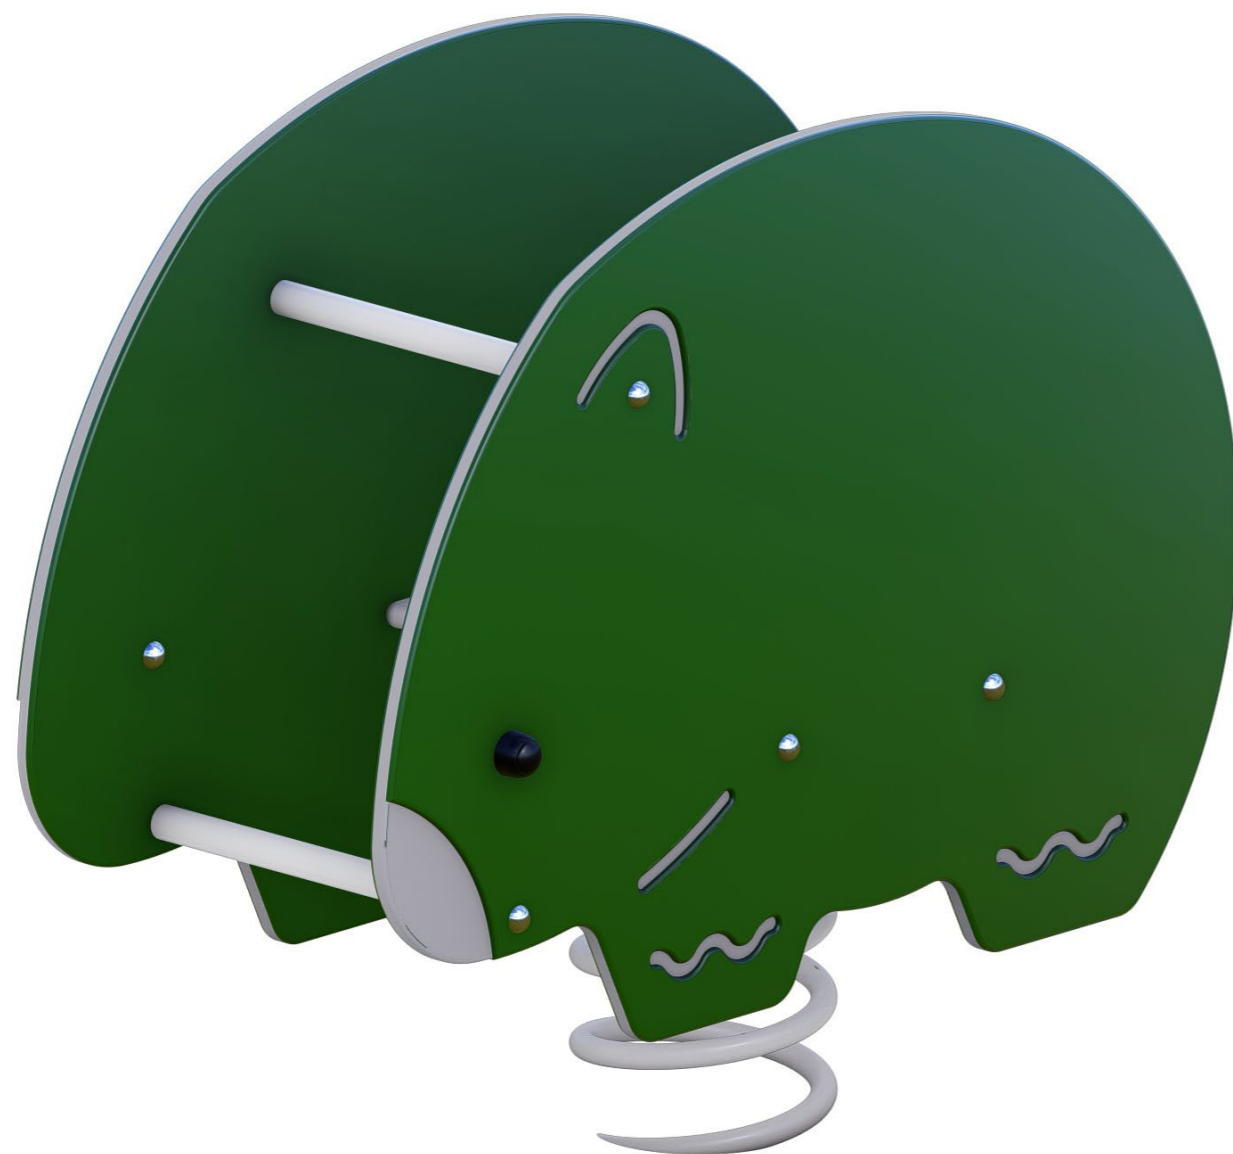

Wombat Rocker

A-SPR-4001

This sturdy little wombat invites endless fun while helping young children develop balance and confidence.

Colour Options:

Standards

Complies with relevant Australian Standards including: AS 4685:2021 (P1-6) | AS 4685.0:2017 | AS4422 (Int):2022

Specifications

Age range: 1-8 years

Number of play elements: 1

Equipment size: 920mm x 440mm

Equipment height: 800mm

Fall zone: 3350mm x 3350mm

Max fall height: 600mm

Play Types

Materials

Material specs

Frame: Alloy Steel

Fasteners: Stainless Steel

Powder Coating: Dulux / Interpon

Plastic: HDPE

Wombat Rocker

A-SPR-4001