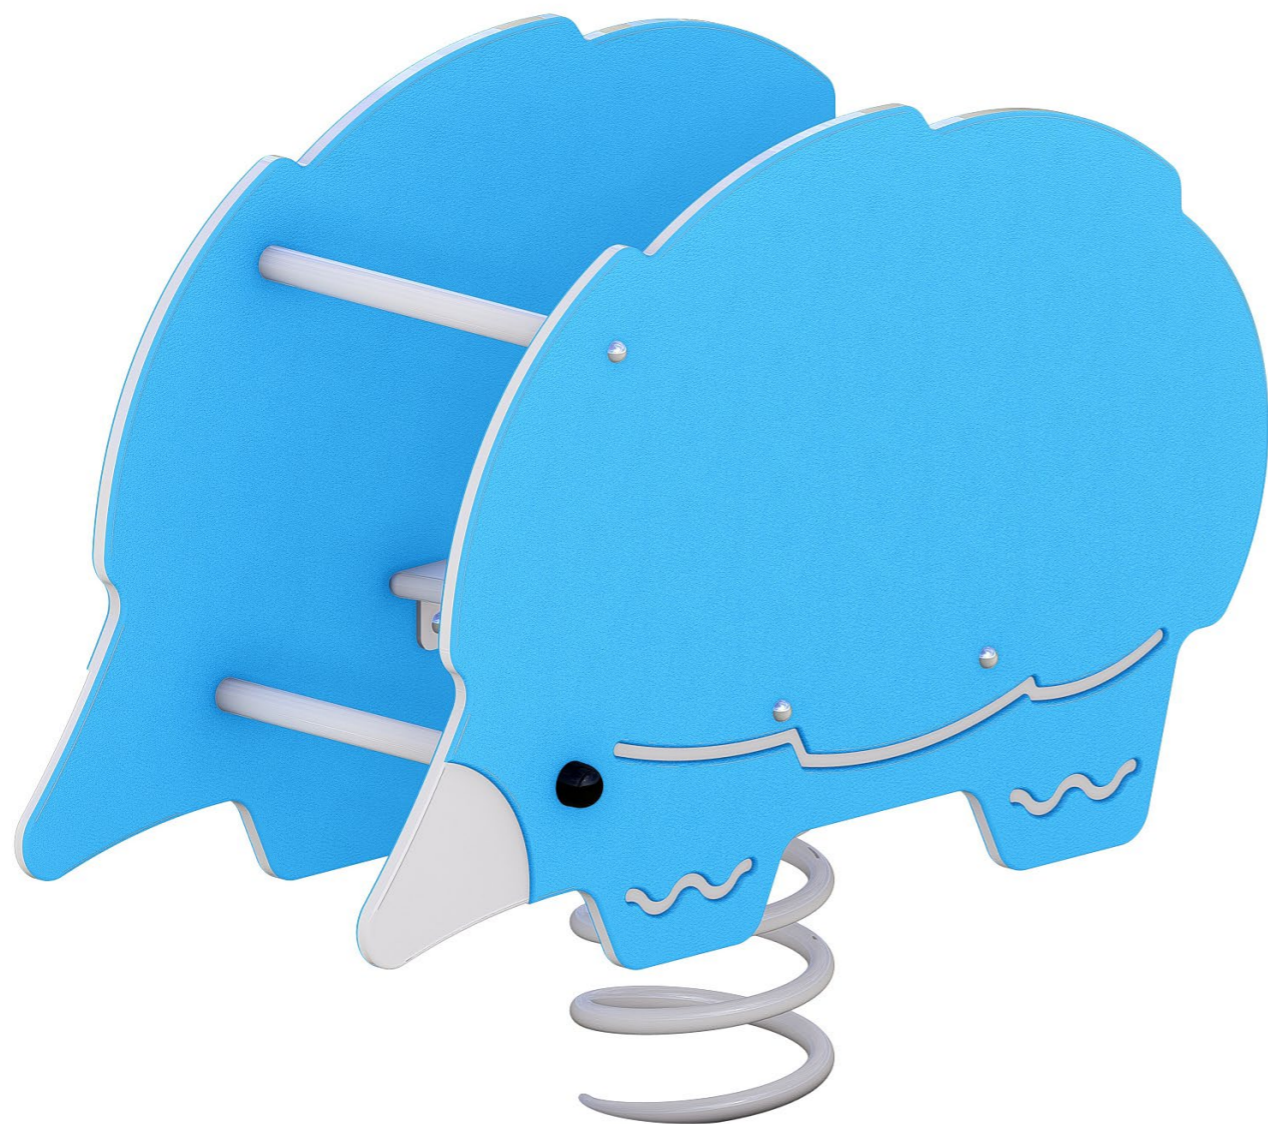

Echinda Rocker

A-SPR-4000

A fun, friendly rocker that brings a touch of Aussie wildlife to the playground.
The Echidna Rocker encourages balance, coordination, and imaginative play for younger children.

Specifications

Age range: 1-8 years

Number of play elements: 1

Equipment size: 1015mm x 440mm

Equipment height: 800mm

Fall zone: 3470mm x 3470mm

Max fall height: 600mm

Play Types

Materials

Material specs

Frame: Alloy Steel

Fasteners: Stainless Steel

Powder Coating: Dulux / Interpon

Plastic: HDPE

Echinda Rocker

A-SPR-4000