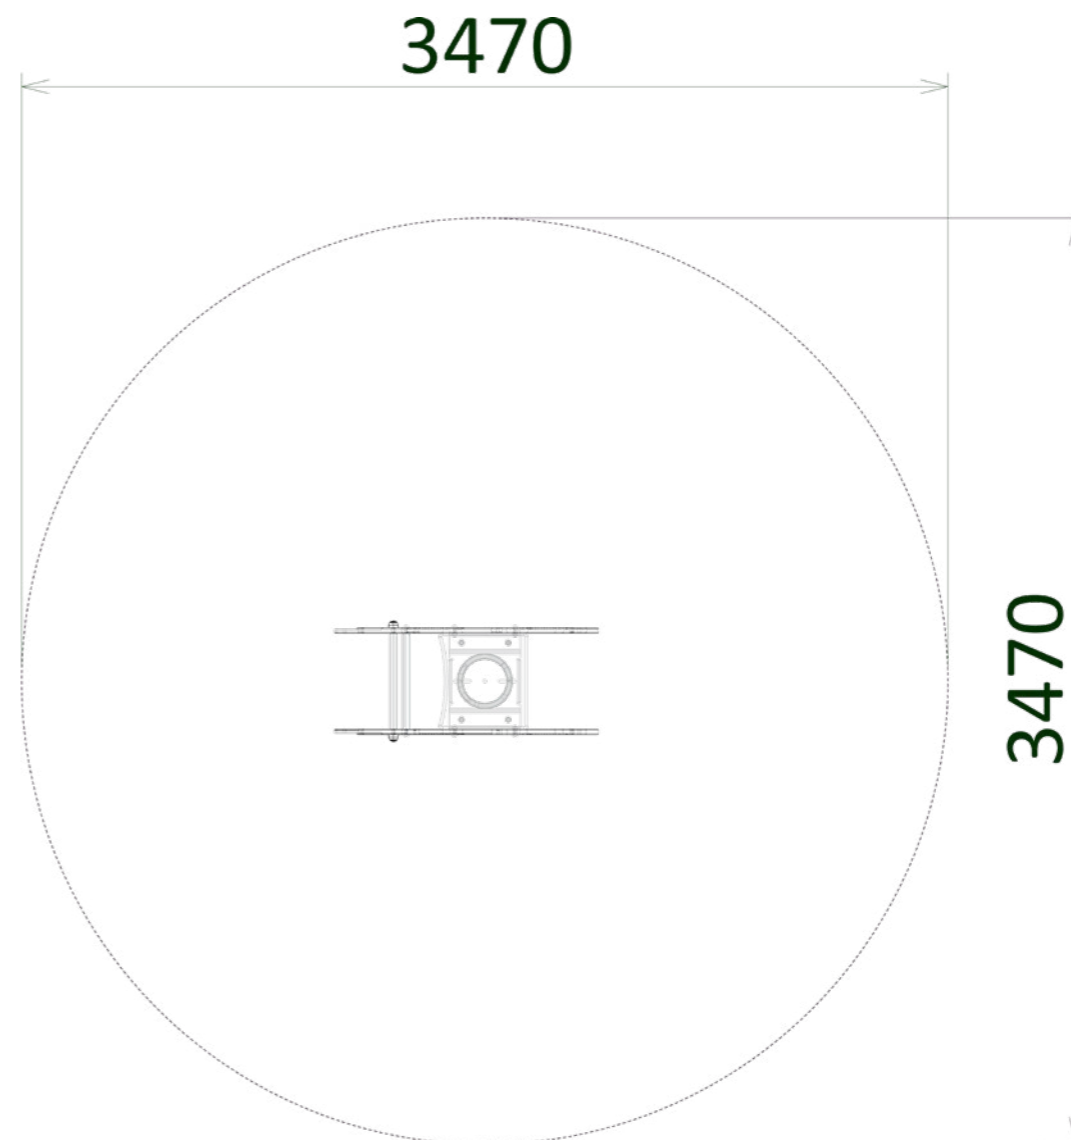

Plan View

To learn more about our warranty, compliance, materials, or colour palette and customisation options, contact PlayCo:

1800 655 041 | hello@playco.com.au | playco.com.au