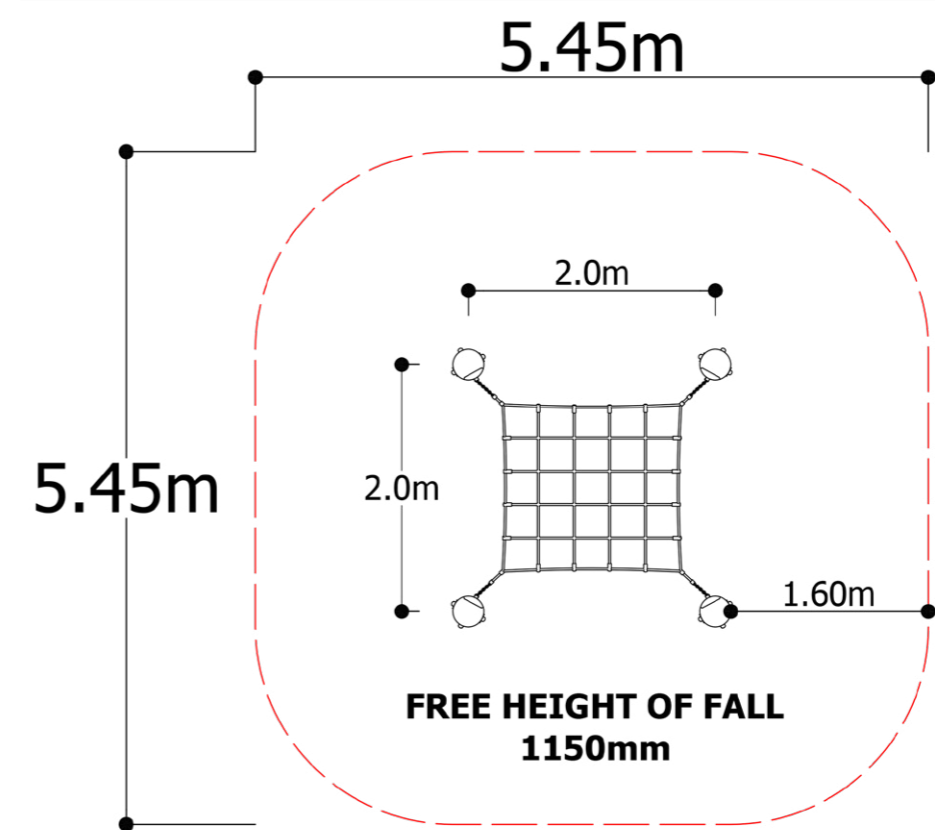

Plan View

Please Note

Our Natura Play Elements ranges are made as original pieces, not mass-produced. The character of each piece will be affected by the individual timber available at the time of production. The above image should be used as a guide only. Whilst care is taken to select the best materials, timber is a natural material that is expected to seasonally expand and contract over time and when subjected to temperature extremes. We use Ironbark and Cypress timber in our designs, Cypress timber in particular is prone to fine checking and knots are very common. Accordingly, timbers supplied may have checks and knots that are not structurally compromising.