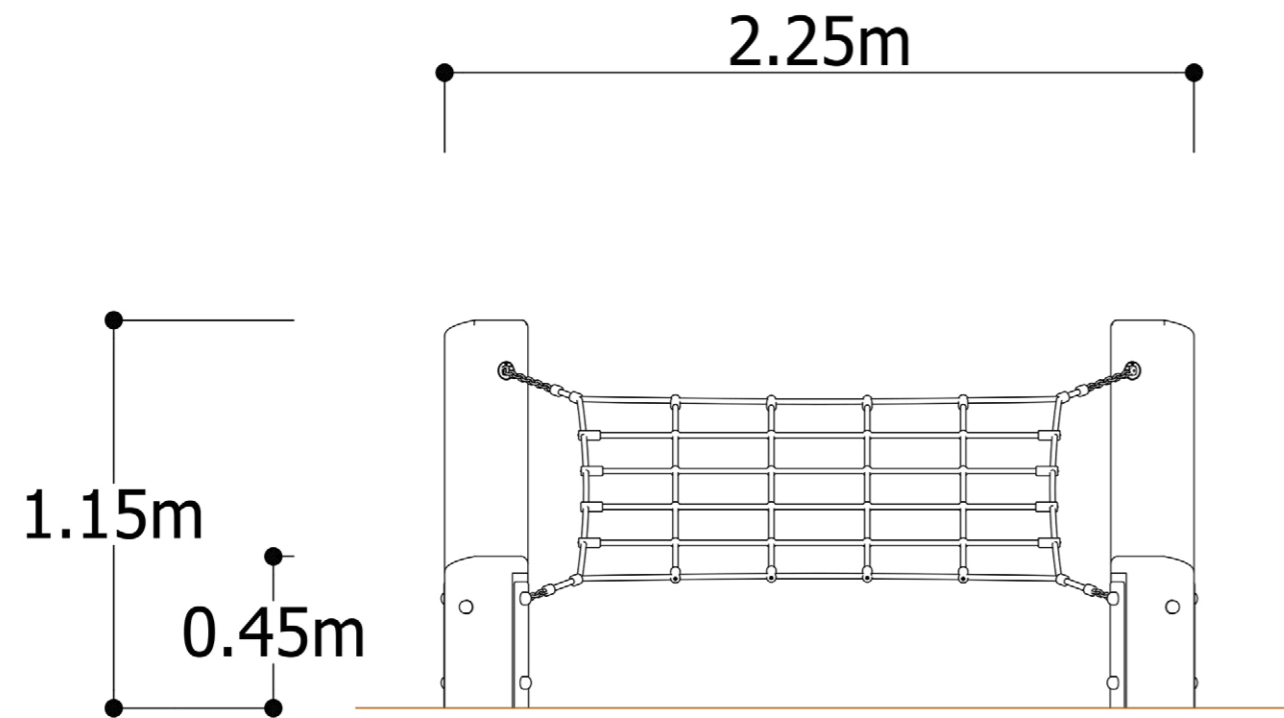

Inclined 2m x 2m Net

A-NAT-2278

Elevation