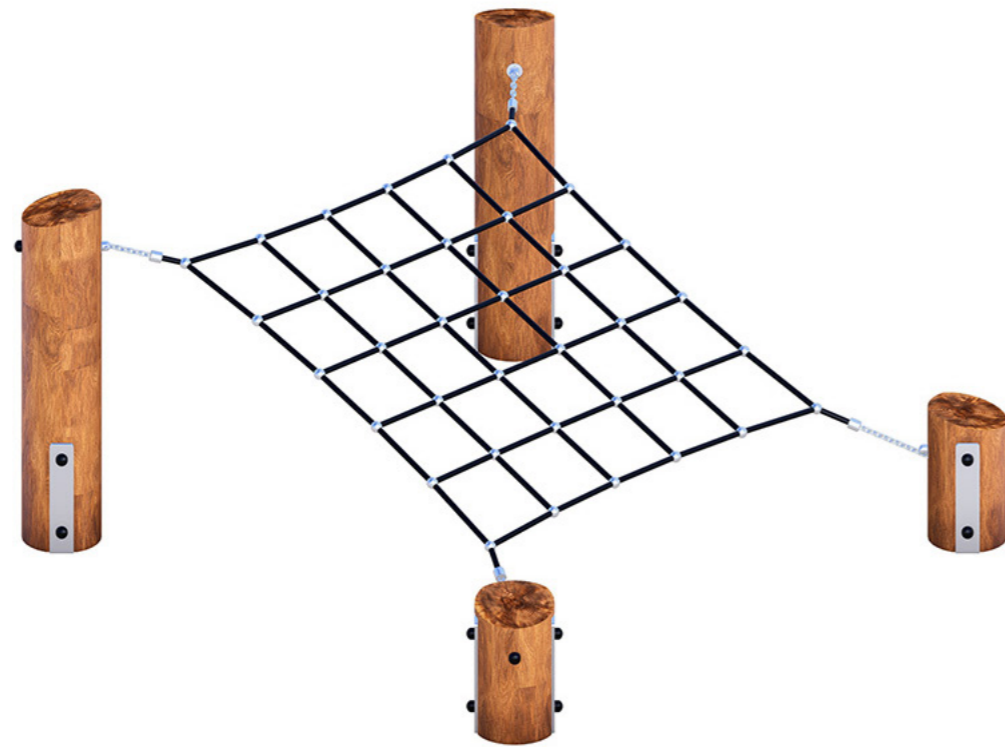

Inclined 2m x 2m Net

A-NAT-2278

Specifications

Age range: 3+

Number of play elements: 4

Equipment size: 2250 x 2250mm

Equipment height: 1150mm

Fall zone: 5450 x 5450mm

Max fall height: 1150mm

Play Types

Materials

Material specs

Frame: Ironbark Timber / Stainless Steel / Nylon,
Galvanised Steel Core Rope

Fasteners: Stainless Steel

Powder Coating: Dulux / Interpon

Inclined 2m x 2m Net

A-NAT-2278

Elevation

Plan View

Please Note

Our Natura Play Elements ranges are made as original pieces, not mass-produced. The character of each piece will be affected by the individual timber available at the time of production. The above image should be used as a guide only. Whilst care is taken to select the best materials, timber is a natural material that is expected to seasonally expand and contract over time and when subjected to temperature extremes. We use Ironbark and Cypress timber in our designs, Cypress timber in particular is prone to fine checking and knots are very common. Accordingly, timbers supplied may have checks and knots that are not structurally compromising.