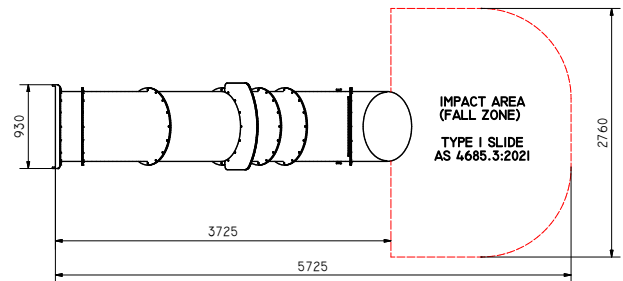

Straight Tube Slide 1800

The Play Works straight tube slides are a great addition to any indoor or outdoor playground. With an easy gradient and footprint they will fit into most project scopes easily. Our Straight slide 1800 will only fit a platform this high. Please see our other Straight slide options to accommodate different platform heights.

Specifications

Code: SLD013

Age range: 2-12 Years

Max fall height: 1m

Minimum fall zone: approx. 5m²

Equipment size: approx. 4m²

Max equipment height: 2.9m

Playspaces: Parks, schools, commercial