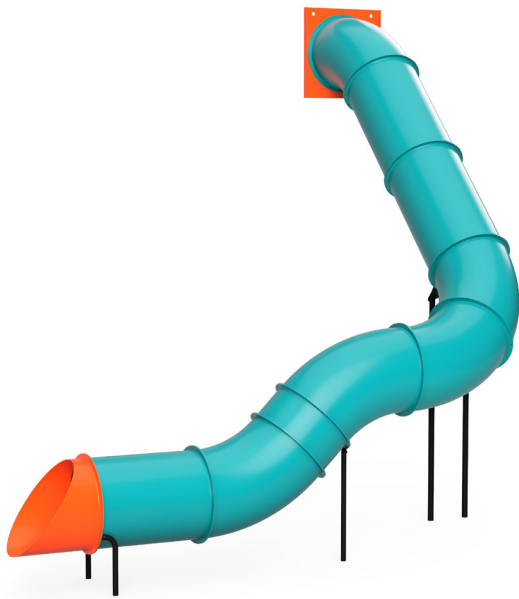

# Sweeping Tube Slide 4200

The Play Works sweeping tube slides are a favourite for children and fit in to most project requirements. They provide a big thrill as they incorporate fast acceleration with a gentle bend. They suit taller structures and all our sweeping slides can be adapted to bank left or right from the entry panel. Our Sweeping slide 4200 will fit a structure height of up to 4300. Please see our other Sweeping slide options to accommodate different platform heights.

## Specifications

Code: SLD007

Age range: 2-12 Years

Max fall height: 1m

Minimum fall zone: approx. 6m<sup>2</sup>

Equipment size: approx 24m<sup>2</sup>

Max equipment height: 5.3m

Playspaces: Parks, schools, commercial

Fixings: In-ground or flanged options

## Materials

<b>Colours</b>	Slide: Standard slide colour range
<b>Material specs</b>	Slide: Rotationally moulded plastic Footings: Galvanised steel Fasteners: Stainless steel