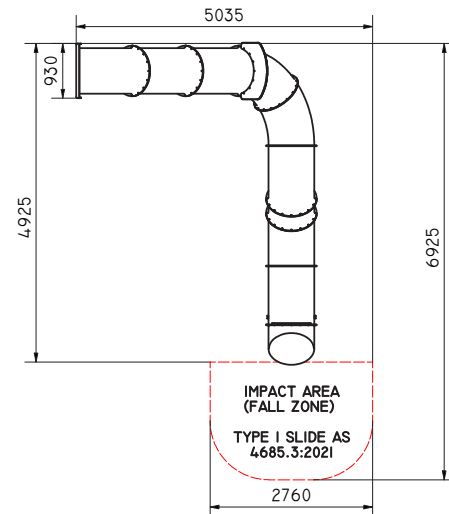

# Sweeping Tube Slide 4200

The Play Works sweeping tube slides are a favourite for children and fit in to most project requirements. They provide a big thrill as they incorporate fast acceleration with a gentle bend. They suit taller structures and all our sweeping slides can be adapted to bank left or right from the entry panel. Our Sweeping slide 4200 will fit a structure height of up to 4300. Please see our other Sweeping slide options to accommodate different platform heights.

## Specifications

Code: SLD007

Age range: 2-12 Years

Max fall height: 1m

Minimum fall zone: approx. 6m<sup>2</sup>

Equipment size: approx 24m<sup>2</sup>

Max equipment height: 5.3m

Playspaces: Parks, schools, commercial