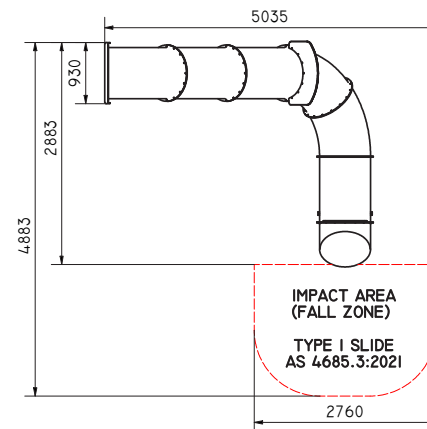

Sweeping Tube Slide 3200

The Play Works sweeping tube slides are a favourite for children and fit in to most project requirements. They provide a big thrill as they incorporate fast acceleration with a gentle bend. They suit taller structures and all our sweeping slides can be adapted to bank left or right from the entry panel. Our Sweeping slide 3200 will fit a structure height of up to 3300. Please see our other Sweeping slide options to accommodate different platform heights.

Specifications

Code: SLD006

Age range: 2-12 Years

Max fall height: 1m

Minimum fall zone: approx. 5m²

Equipment size: approx. 16m²

Max equipment height: 4.3m

Playspaces: Parks, schools, commercial