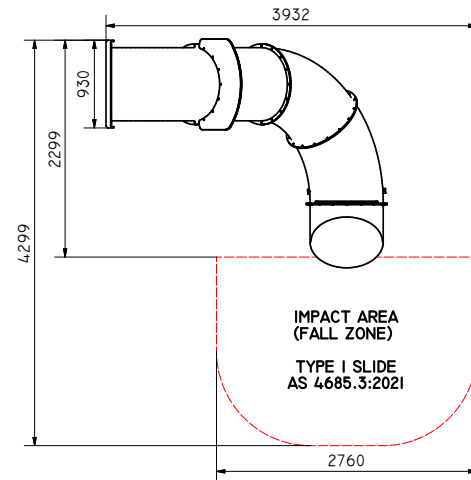

Sweeping Tube Slide 2100

The Play Works sweeping tube slides are a favourite for children and fit in to most project requirements. They provide a big thrill as they incorporate fast acceleration with a gentle bend. They suit taller structures and all our sweeping slides can be adapted to bank left or right from the entry panel. Our Sweeping slide 2100 will fit a structure height of up to 2200. Please see our other Sweeping slide options to accommodate different platform heights.

Specifications

Code: SLD005

Age range: 2-12 Years

Max fall height: 1m

Minimum fall zone: approx. 5m²

Equipment size: approx. 8m²

Max equipment height: 3.2m

Playspaces: Parks, schools, commercial