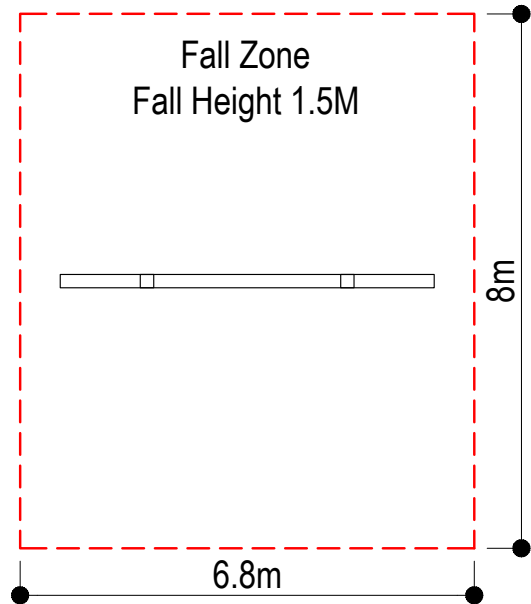

Big Timber Quad Swing

Our Big Timber Range is big fun!! The timeless joy of swing play comes to life using natural materials built to last. Children delight in the chance to build social skills and improve balance and motor skills. The Big Timber Quad Swing comes with multiple swing seat options that cater to users from toddlers and above. With local manufacturing built to sustain the Australian elements, our Big Timber Range is a popular one!

Specifications

Code: PN999

Age range: 2-12 Years

Max fall height: 1.5m

Minimum fall zone: 55m²

Equipment size: 2m²

Max equipment height: 2.45m

Playspaces: Parks, schools, commercial

Materials

Colours	N/A
Material specs	Posts: 200 x 200 Ironbark timber Brace plates: Stainless steel Swing chains: Stainless Steel Seats: Rubber Fasteners: Stainless steel

Standards

Complies with relevant Australian Standards including: AS 4685:2021 (P1-6) | AS 4685.0:2017 | AS4422 (Int):2022

*All information is commercial in confidence and is the property of The Play Collective. For details regarding Australian standards, warranties, insurances, QA and installation, please contact your local office. All information is correct as at February 2024.