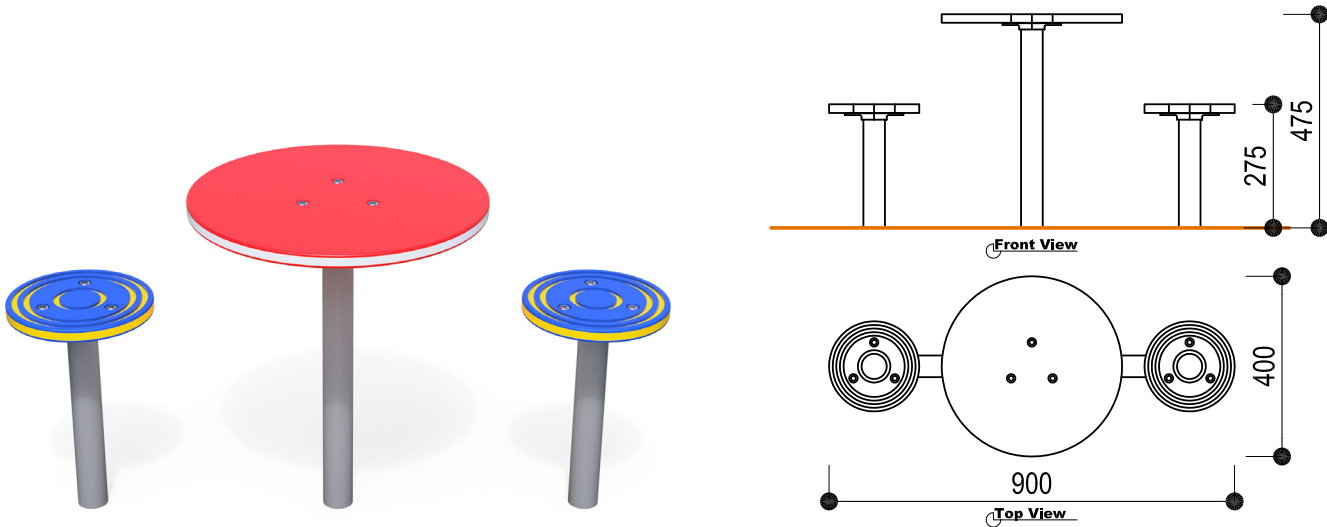

Table & Chairs Set

Where better to sit and plan your day of play with friends than at our Table & Chairs Set Themed Play! Set the scene for the day ahead, plan your adventures or simply just sit back, relax and enjoy a cup of imaginary tea!

Specifications

Code: PN997

Age range: 2-8 Years

Max fall height: N/A

Minimum fall zone: N/A

Equipment size: 0.35m²

Max equipment height: 0.475m

Playspaces: Parks, schools, commercial

Materials

Colours	Supports: Standard powder coat range Seats & table: Standard HDPE range
Material specs	Supports: Galvanised Steel Seats & table: HDPE Fasteners: Stainless steel

Standards

Complies with relevant Australian Standards including: AS 4685:2021 (P1-6) | AS 4685.0:2017 | AS4422 (Int):2022