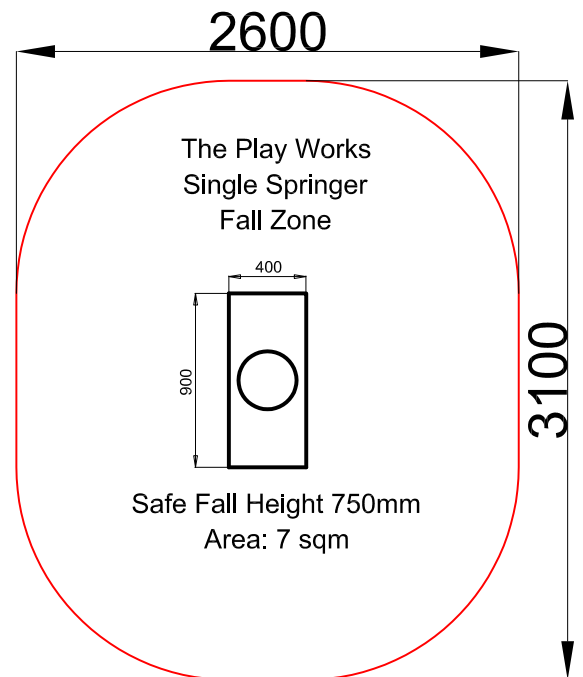

Sheep Springer

Our sheep springers roam the fields in this farmyard playground! These cute, fluffy and adorable play pieces are a key product in any farmyard playground!

Specifications

Code: PN990

Age range: 2-8 Years

Max fall height: 0.75m

Minimum fall zone: 7m²

Equipment size: 0.4m²

Max equipment height: 0.85m

Playspaces: Parks, schools, commercial

Materials

Colours	Side panels: Standard HDPE range
Material specs	Side panels: HDPE Seat: Cast aluminium Footing & rungs: Galvanised steel Spring: Spring steel Fasteners: Stainless steel