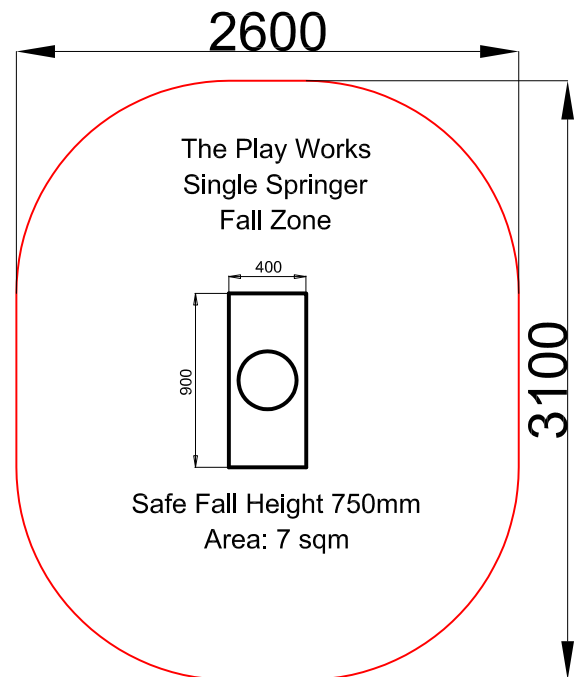

Cow Springer

Rock your way through the fields in the farm with this cow themed children's playground springer. This adorable cow springer is a playground favourite amongst the farmyard animals.

Specifications

Code: PN905

Age range: 2-8 Years

Max fall height: 0.75m

Minimum fall zone: 7m²

Equipment size: 0.4m²

Max equipment height: 0.85m

Playspaces: Parks, schools, commercial

Materials

Colours	Side panels: Standard HDPE range
Material specs	Side panels: HDPE Seat: Cast aluminium Footings & rungs: Galvanised steel Spring: Spring steel Fasteners: Stainless steel

Standards

Complies with relevant Australian Standards including: AS 4685:2021 (P1-6) | AS 4685.0:2017 | AS4422 (Int):2022

*All information is commercial in confidence and is the property of The Play Collective. For details regarding Australian standards, warranties, insurances, QA and installation, please contact your local office. All information is correct as at February 2024.