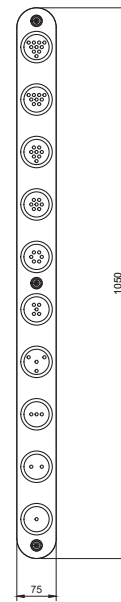

Jump Touch

Reach new heights with our Jump Touch Themed Play Equipment! Little athletes enjoy seeing their progress as they grow and develop strength and agility. Designed to encourage children to explore the joy of movement!

Specifications

Code: PN755

Age range: 2-8 Years

Max fall height: N/A

Minimum fall zone: N/A

Equipment size: 0.1m²

Max equipment height: Component only

Playspaces: Parks, schools, commercial

Materials

Colours	Body: Standard HDPE range
Material specs	Body: HDPE Fasteners: Stainless steel

Standards

Complies with relevant Australian Standards including: AS 4685:2021 (P1-6) | AS 4685.0:2017 | AS4422 (Int):2022

*All information is commercial in confidence and is the property of The Play Collective. For details regarding Australian standards, warranties, insurances, QA and installation, please contact your local office. All information is correct as at February 2024.