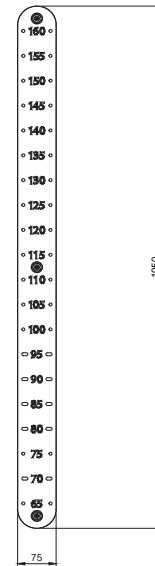

Height Gauge

Keep track of growing athletes with our Height Gauge Themed Play Equipment! Children love comparing their growth and development with friends and family as they reach new heights with our Themed Play Equipment.

Specifications

Code: PN753

Age range: 2-8 Years

Max fall height: N/A

Minimum fall zone: N/A

Equipment size: 0.1m²

Max equipment height: Component only -
installed at max 1.7m

Playspaces: Parks, schools, commercial