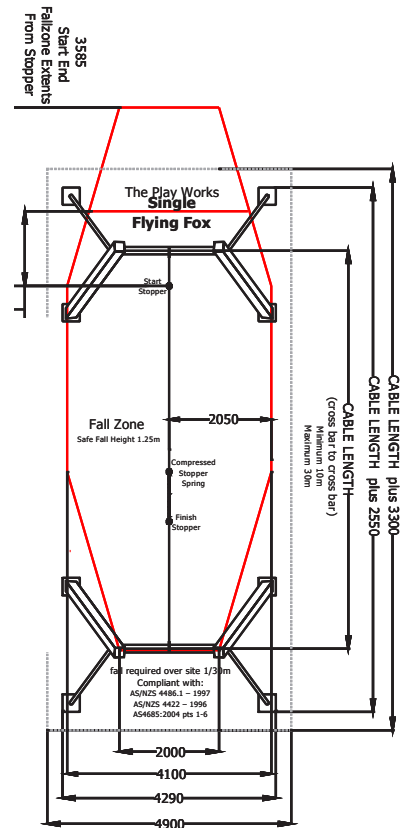

Flying fox big timber

The Flying Fox Big Timber promises thrills and fun, with a touch of adrenaline! Big ironbark timber and steel frames support the structure, allowing riders to soar through the air!

Specifications

Code: PN675
Age range: 5-12+ Years
Max fall height: 1250mm
Minimum fall zone: dependent on install length
Equipment size: 4290mm x install length
Max equipment height: 3300mm
Playspaces: Parks, schools, commercial

Materials

Colours	Crossbars, stays & footings: Standard powder coat range
Material specs	<p>Posts: Ironbark timber</p> <p>Crossbars, stays & footings: Stainless steel</p> <p>Trolley: Stainless steel & HDPE</p> <p>Cable: Galvanised steel</p> <p>Seat: Rubber pummel</p> <p>Fasteners: Steel & stainless steel</p>