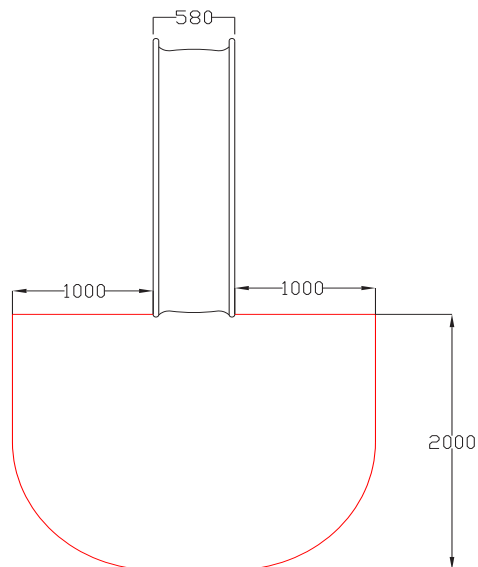

Slide Plastic Single 1200mm

The Play Works slides are a great addition to any indoor or outdoor playground. With an easy gradient and footprint they will fit into most project scopes easily. Our Slide, Plastic Single 1200 is made using the highest quality HDPE plastics to ensure your slide stands the test of time. Please see our other Straight slide options to accommodate different platform heights.

Specifications

Code: PN559

Age range: 2-12 Years

Max fall height: 1m

Minimum fall zone: 6m²

Equipment size: 2m²

Max equipment height: 1.35m

Playspaces: Parks, schools, commercial

Materials

Colours	Slide: Standard slide colour range
Material specs	Slide: Rotationally moulded plastic Footings: Galvanised steel Fixings: Stainless steel

Standards

Complies with relevant Australian Standards including: AS 4685:2021 (P1-6) | AS 4685.0:2017 | AS4422 (Int):2022