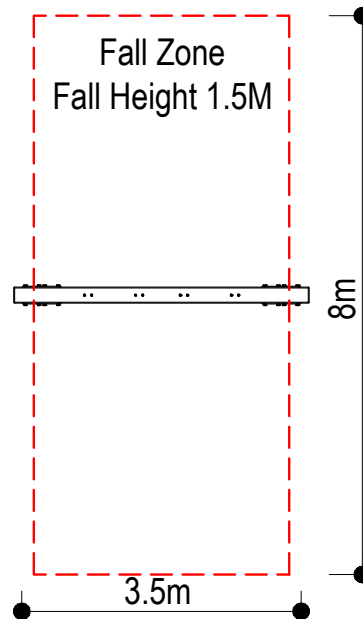

Big Steel Double Swing

Maximum strength and durability features in our Big Steel Double Swing range! The timeless joy and fun of a swing comes to life in this seamless design. With multiple swing seat options our Big Steel Double Swing provides endless hours of joy and fun for kids of all ages!

Specifications

Code: PN516

Age range: 2-12 Years

Max fall height: 1.5m

Minimum fall zone: 28m²

Equipment size: 1m²

Max equipment height: 2.45m

Playspaces: Parks, schools, commercial

Materials

Colours	N/A
Material specs	Frame: Galvanised steel Brace plates: Stainless steel Swing chains: Stainless Steel Seats: Rubber Fasteners: Stainless steel

Standards

Complies with relevant Australian Standards including: AS 4685:2021 (P1-6) | AS 4685.0:2017 | AS4422 (Int):2022

*All information is commercial in confidence and is the property of The Play Collective. For details regarding Australian standards, warranties, insurances, QA and installation, please contact your local office. All information is correct as at February 2024.