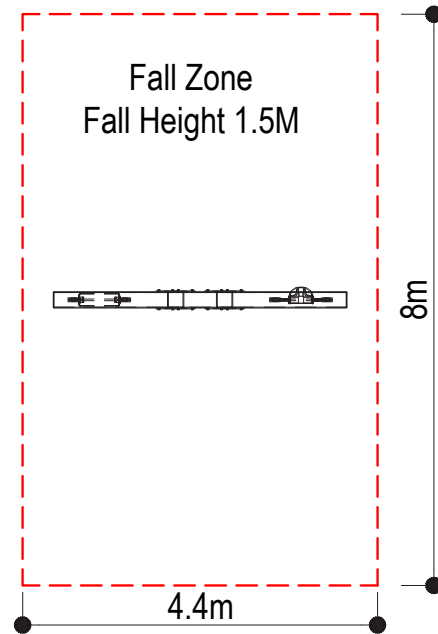

Big Timber T Swing

Our Big Timber Range is big fun!! The timeless joy of swing play comes to life using natural materials built to last. Our Big Timber T Swing encourages social interaction, balance and motor skills. With swing seat options and local manufacturing built to sustain the Australian elements, our Big Timber Range is a popular one!

Specifications

Code: PN493

Age range: 2-12 Years

Max fall height: 1.5m

Minimum fall zone: 36m²

Equipment size: 1m²

Max equipment height: 2.45m

Playspaces: Parks, schools, commercial

Materials

Colours	N/A
Material specs	Posts: 200x 200 Ironbark timber Brace plates: Galvanised steel Swing Chains: Stainless steel Seat: Rubber Fasteners: Stainless steel

Standards

Complies with relevant Australian Standards including: AS 4685:2021 (P1-6) | AS 4685.0:2017 | AS4422 (Int):2022

*All information is commercial in confidence and is the property of The Play Collective. For details regarding Australian standards, warranties, insurances, QA and installation, please contact your local office. All information is correct as at February 2024.