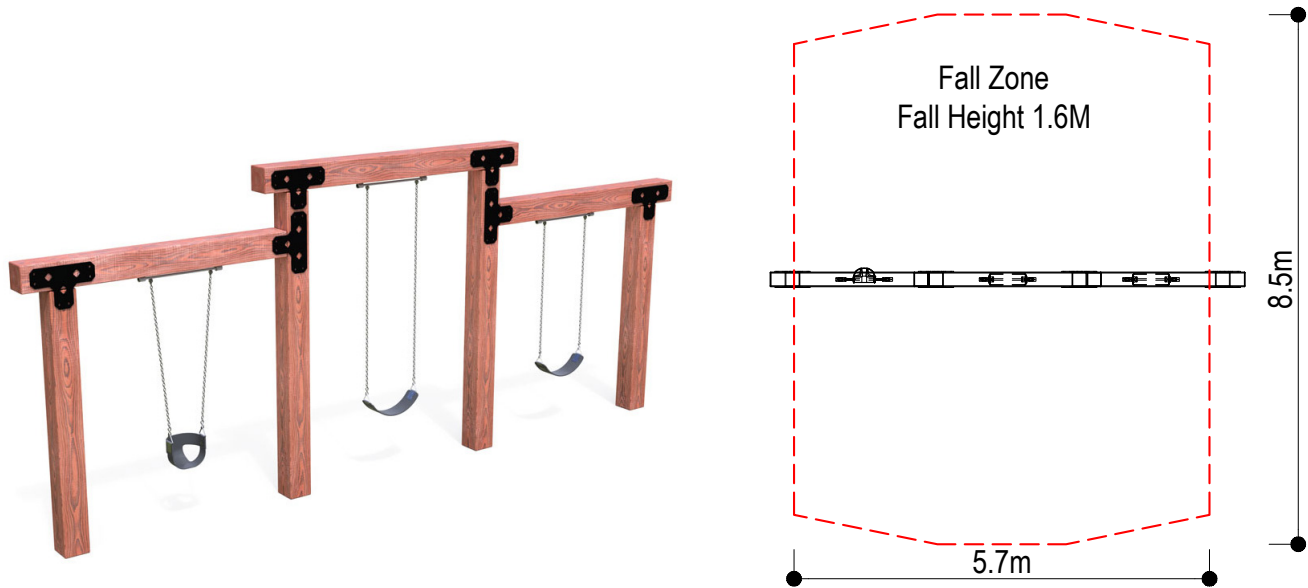

Big Timber Triple Swing

Our Big Timber Range is big fun!! The timeless joy of swing play comes to life using natural materials built to last. Children delight in the chance to build social skills and improve balance and motor skills. The Big Timber Triple Swing comes with multiple swing seat options that cater to users from toddlers and above. With local manufacturing built to sustain the Australian elements, our Big Timber Range is a popular one!

Specifications

Code: PN478

Age range: 2-12 Years

Max fall height: 1.5m

Minimum fall zone: 50m²

Equipment size: 2m²

Max equipment height: 2.7m

Playspaces: Parks, schools, commercial

Materials

Colours	N/A
Material specs	Posts: 200 x 200 Ironbark timber Brace plates: Stainless steel Swing chains: Stainless Steel Seats: Rubber Fasteners: Stainless steel

Standards

Complies with relevant Australian Standards including: AS 4685:2021 (P1-6) | AS 4685.0:2017 | AS4422 (Int):2022