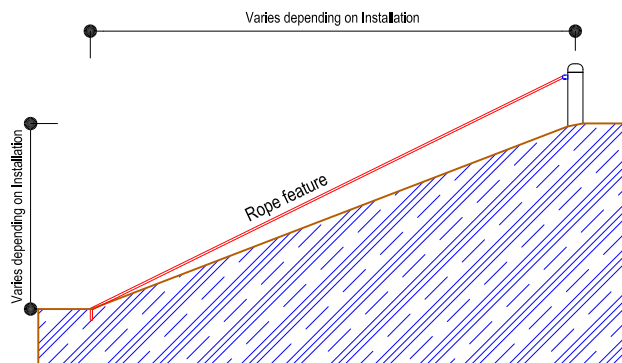

Rope Hill Climb Steel

Made for little mountaineers and those adventurers that wish to conquer! Our Rope Hill Climb equipment is not only fun to conquer but helps children build strength, coordination and endurance!

Specifications

Code: PN1310

Age range: 2-12+ Years

Max fall height: N/A

Minimum fall zone: N/A

Equipment size: 1m clearance around rope

Max equipment height: 0.45m

Playspaces: Parks, schools, commercial