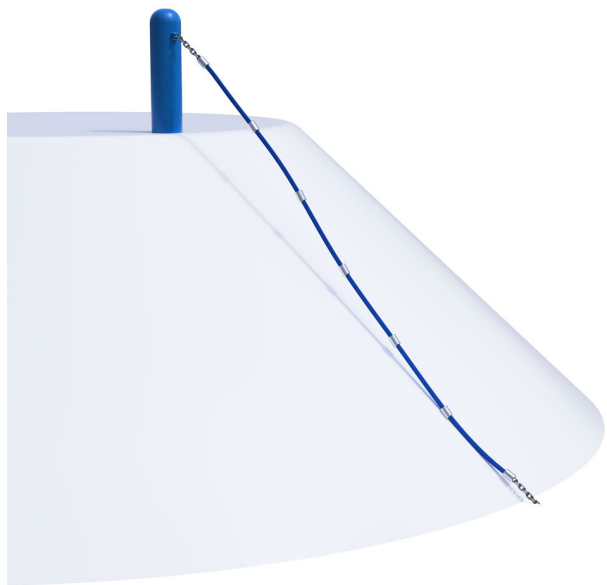

Rope Hill Climb Steel

Made for little mountaineers and those adventurers that wish to conquer! Our Rope Hill Climb equipment is not only fun to conquer but helps children build strength, coordination and endurance!

Specifications

Code: PN1310

Age range: 2-12+ Years

Max fall height: N/A

Minimum fall zone: N/A

Equipment size: 1m clearance around rope

Max equipment height: 0.45m

Playspaces: Parks, schools, commercial

Materials

Colours	Post: Standard powder coat range Rope: Standard rope range
Material specs	Post: Galvanised steel Rope: Nylon, galvanised steel core Footings: Stainless steel chain Fasteners: Stainless steel