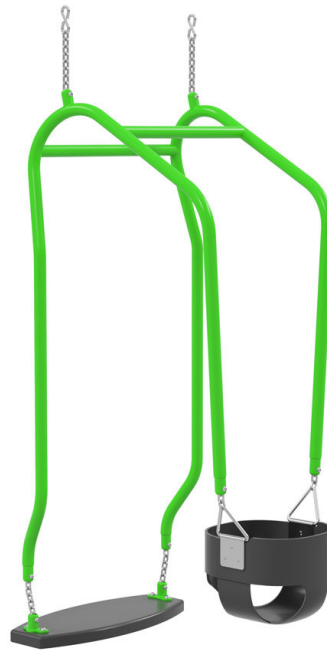

Swing Seat – Joey

The Swing Seat - Joey provides little ones the opportunity to share the joy of motion! Available in a range of colours, this Swing Seat encourages motor and social skills from an early age.

Specifications

Code: PN1140

Age range: 2-12 Years

Max fall height: N/A

Minimum fall zone: N/A

Equipment size: N/A

Max equipment height: Component only

Playspaces: Parks, schools, commercial

Materials

Colours	Frame: Standard powder coat range
Material specs	Frame: Stainless steel Fasteners: Stainless steel Seats: Rubber Swing Chains: Galvanised Steel

Standards

Complies with relevant Australian Standards including: AS 4685:2021 (P1-6) | AS 4685.0:2017 | AS4422 (Int):2022