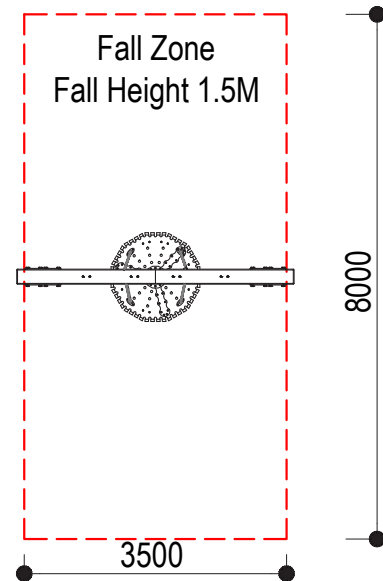

Big Timber Basket Swing

Our Big Timber Range is big fun!! The timeless joy of swing play comes to life using natural materials built to last. Our Big Timber Basket Swing gives more children the chance to build social skills and improve balance and motor skills. The basket swing provides a smoother swing motion and with local manufacturing built to sustain the Australian elements, our Big Timber Range is a popular one!

Specifications

Code: PN1115

Age range: 2-12 Years

Max fall height: 1.5m

Minimum fall zone: 28m²

Equipment size: 1m²

Max equipment height: 2.45m

Playspaces: Parks, schools, commercial

Materials

Colours	N/A
Material specs	Posts: 200x 200 Ironbark timber Brace plates: Galvanised steel Swing Chains: Stainless steel Seat: Rubber or rope nest basket Fasteners: Stainless steel

Standards

Complies with relevant Australian Standards including: AS 4685:2021 (P1-6) | AS 4685.0:2017 | AS4422 (Int):2022

*All information is commercial in confidence and is the property of The Play Collective. For details regarding Australian standards, warranties, insurances, QA and installation, please contact your local office. All information is correct as at February 2024.