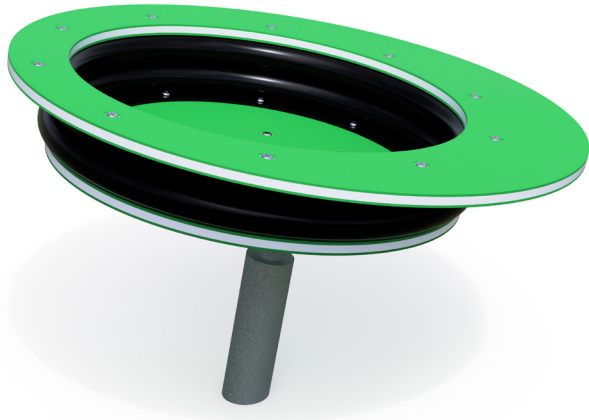

Spinning Dish

Our playground spinners encourage balance and coordination. Our spinning dish comes in a variety of colours, designed to inspire play through motion.

Specifications

Code: PN1069

Age range: 5-12+ Years

Max fall height: 1.0m

Minimum fall zone: 20m²

Equipment size: 0.7m²

Max equipment height: 0.6m

Playspaces: Parks, schools, commercial

Materials

Colours	Body: Standard HDPE range
Material specs	Body: HDPE Frame: Powder Coated Stainless steel Hub Assembly: Galvanised steel Fixings: Stainless steel