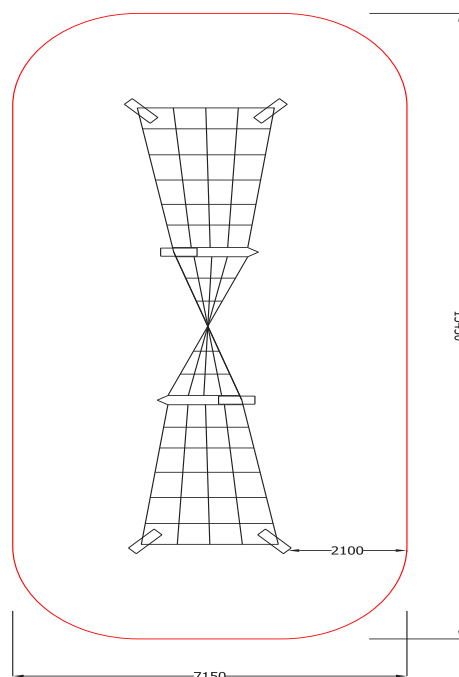

Big Timber Torsion Net

Our Big Timber Torsion Net provides a longer journey for children to challenge their skills! Balance, coordination, problem solving and strength are all tested in our Big Timber Torsion Net!

Specifications

Code: PN1066

Age range: 5-12+ Years

Max fall height: 2.5m

Minimum fall zone: 106m²

Equipment size: 34m²

Max equipment height: 2.7m

Playspaces: Parks, schools, commercial

Materials

Colours	Rope: Standard rope range
Material specs	Posts: 200 x 200 Ironbark Rope: Nylon, galvanised steel core Anchor Footings: Galvanised Steel Fixings: Stainless Steel

Standards

Complies with relevant Australian Standards including: AS 4685:2021 (P1-6) | AS 4685.0:2017 | AS4422 (Int):2022