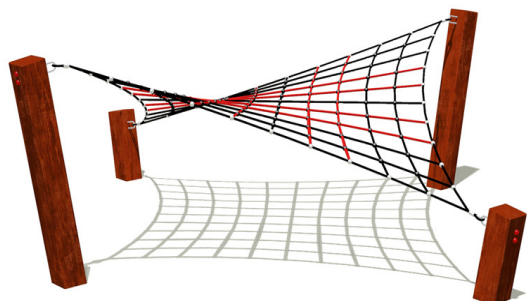

Big Timber Torsion Net

Our Big Timber Torsion Net provides a longer journey for children to challenge their skills! Balance, coordination, problem solving and strength are all tested in our Big Timber Torsion Net!

Specifications

Code: PN1066

Age range: 5-12+ Years

Max fall height: 2.5m

Minimum fall zone: 106m²

Equipment size: 34m²

Max equipment height: 2.7m

Playspaces: Parks, schools, commercial

Materials

Colours	Rope: Standard rope range
Material specs	Posts: 200 x 200 Ironbark Rope: Nylon, galvanised steel core Anchor Footings: Galvanised Steel Fixings: Stainless Steel

Standards

Complies with relevant Australian Standards including: AS 4685:2021 (P1-6) | AS 4685.0:2017 | AS4422 (Int):2022