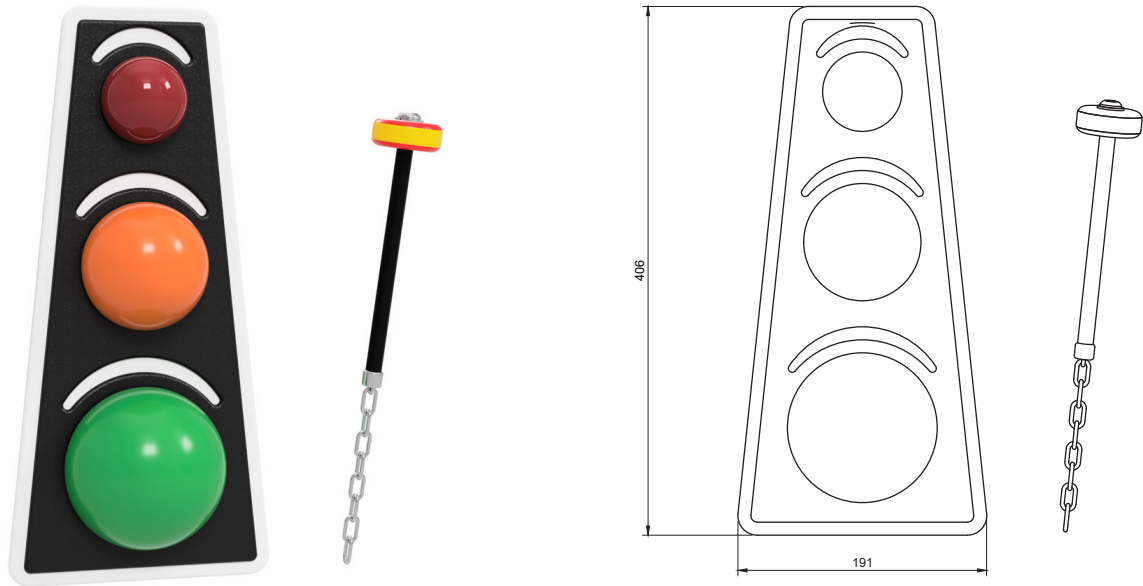

# Traffic Light Bells

Visual and auditory experiences come to life with our Traffic Light Bells Themed Play Equipment! Designed to inspire children to explore different sounds and colours resonating a wonderful musical experience.

## Specifications

Code: PN103

Age range: 2-8 Years

Max fall height: N/A

Minimum fall zone: N/A

Equipment size: N/A

Max equipment height: Component only

Playspaces: Parks, schools, commercial

## Materials

<b>Colours</b>	N/A
<b>Material specs</b>	Backing: HDPE Bells: Cast steel Chime stick: Various Fasteners: Stainless steel