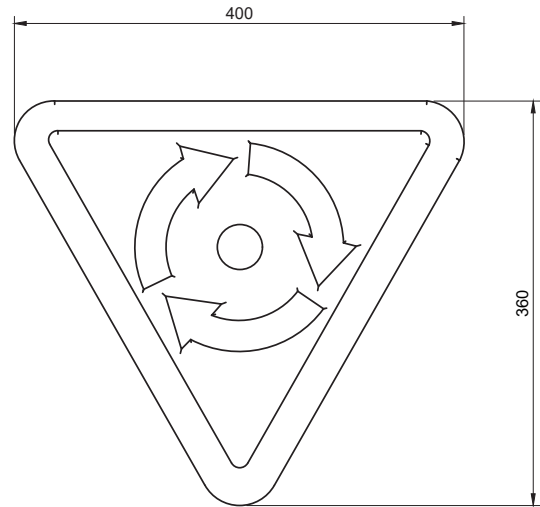

# Traffic Sign Spinner

Avoid the traffic jams with our Traffic Sign Spinner! Our range of Themed Play Spinners are designed to encourage children to engage in the sensory experience. Not only are our Spinners visually captivating they develop motor skills, hand eye coordination and offer imaginative play opportunities. In a variety of themes, colours and elements, our Spinners are a popular sensory play piece.

## Specifications

Code: PN1025

Age range: 2-8 Years

Max fall height: N/A

Minimum fall zone: N/A

Equipment size: N/A

Max equipment height: Component only

Playspaces: Parks, schools, commercial