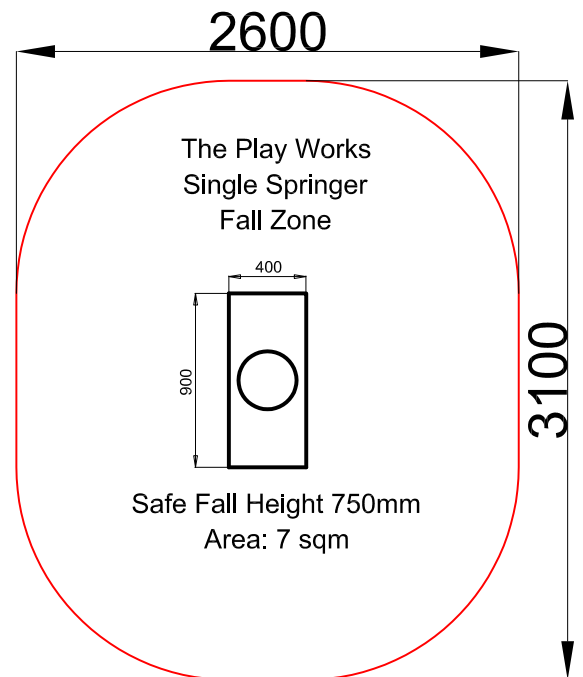

Pirate Ship Springer

Hoist the anchor and set sail for exploring the seven seas! Our swashbuckling pirate ship springer lets children take the helm of their own imagination and set sail for new adventures!

Specifications

Code: PN1013

Age range: 2-8 Years

Max fall height: 0.75m

Minimum fall zone: 7m²

Equipment size: 0.4m²

Max equipment height: 0.85m

Playspaces: Parks, schools, commercial

Materials

Colours	Side panels: Standard HDPE range
Material specs	Side panels: HDPE Seat: Cast aluminium Footings & rungs: Galvanised steel Spring: Spring steel Fasteners: Stainless steel

Standards

Complies with relevant Australian Standards including: AS 4685:2021 (P1-6) | AS 4685.0:2017 | AS4422 (Int):2022

*All information is commercial in confidence and is the property of The Play Collective. For details regarding Australian standards, warranties, insurances, QA and installation, please contact your local office. All information is correct as at February 2024.