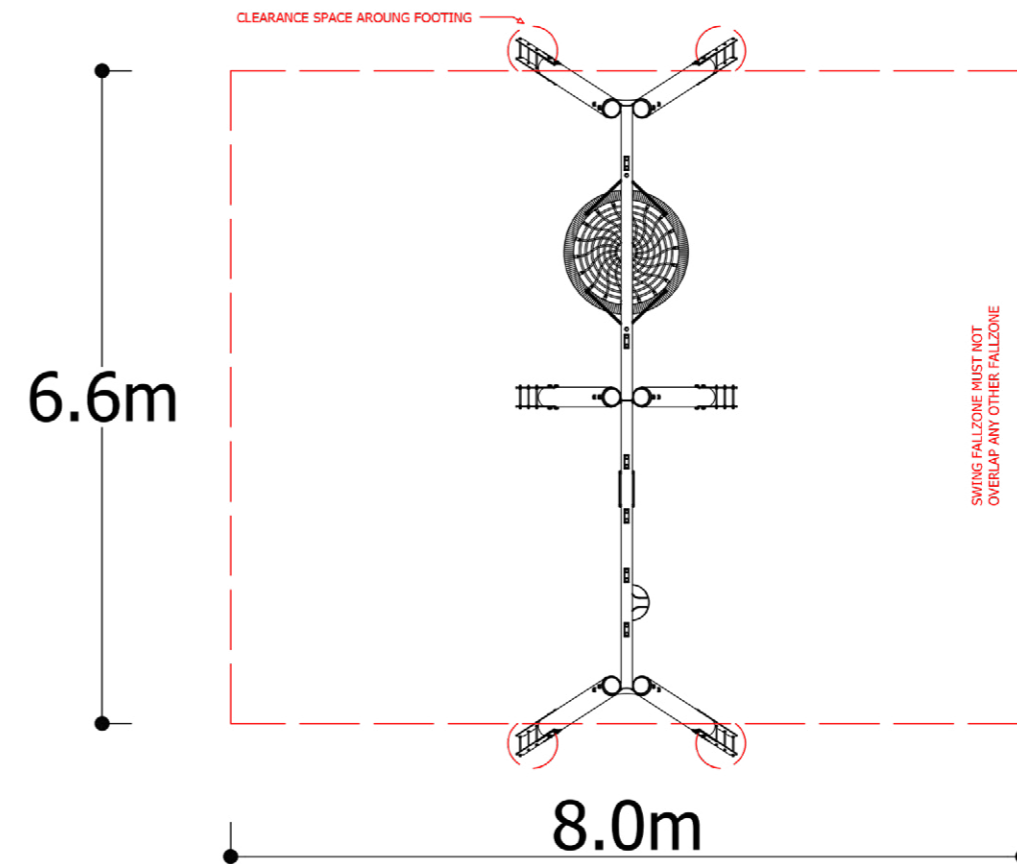

## Specifications

Age range: 3+

Number of play elements: 6

Equipment size: 6869 x 1700mm

Equipment height: 2400mm

Fall zone: 8000 x 6600mm

Max fall height: 1400mm

## Elevation

## Plan View