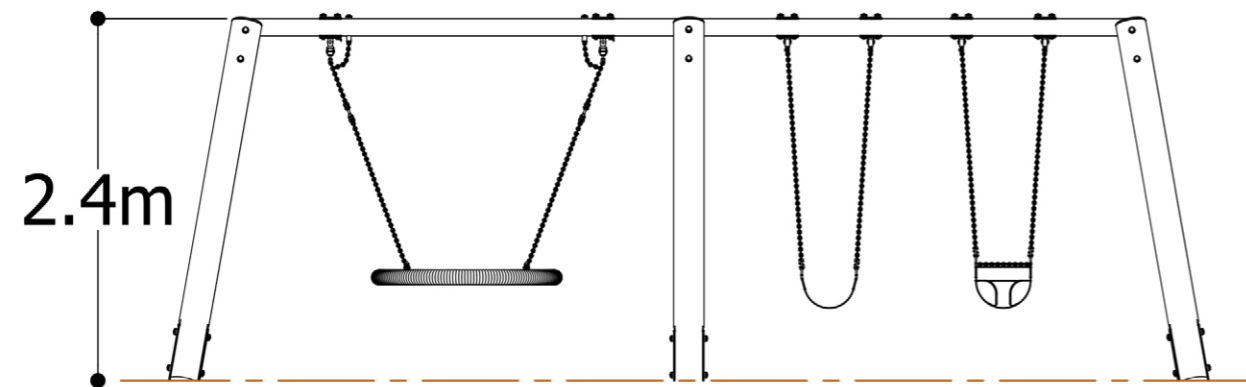

## Specifications

Age range: 3+

Number of play elements: 6

Equipment size: 6869 x 1700mm

Equipment height: 2400mm

Fall zone: 8000 x 6600mm

Max fall height: 1400mm

## Elevation