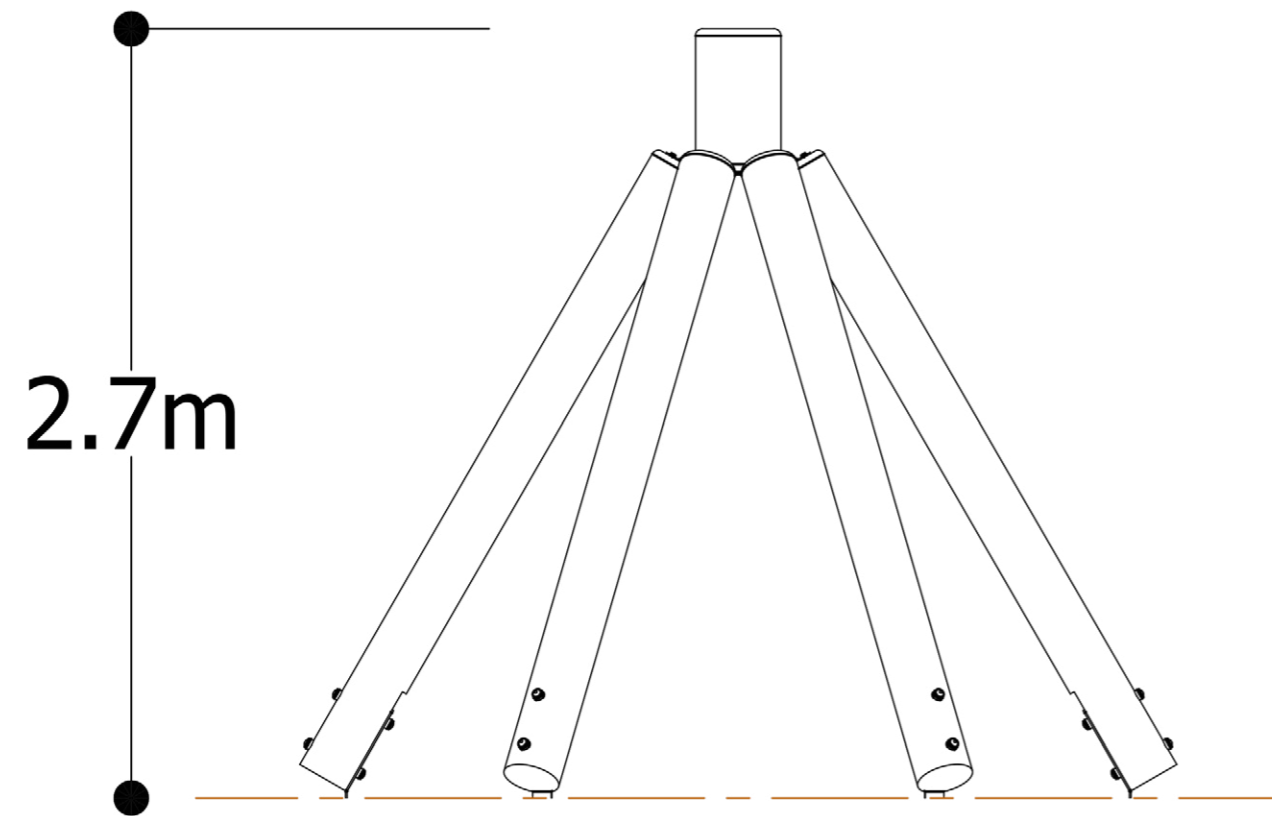

## Specifications

Age range: 3+

Number of play elements: 5

Equipment size: 3082 x 3082mm

Equipment height: 2700mm

Fall zone: N/A

Max fall height: N/A

## Plan View