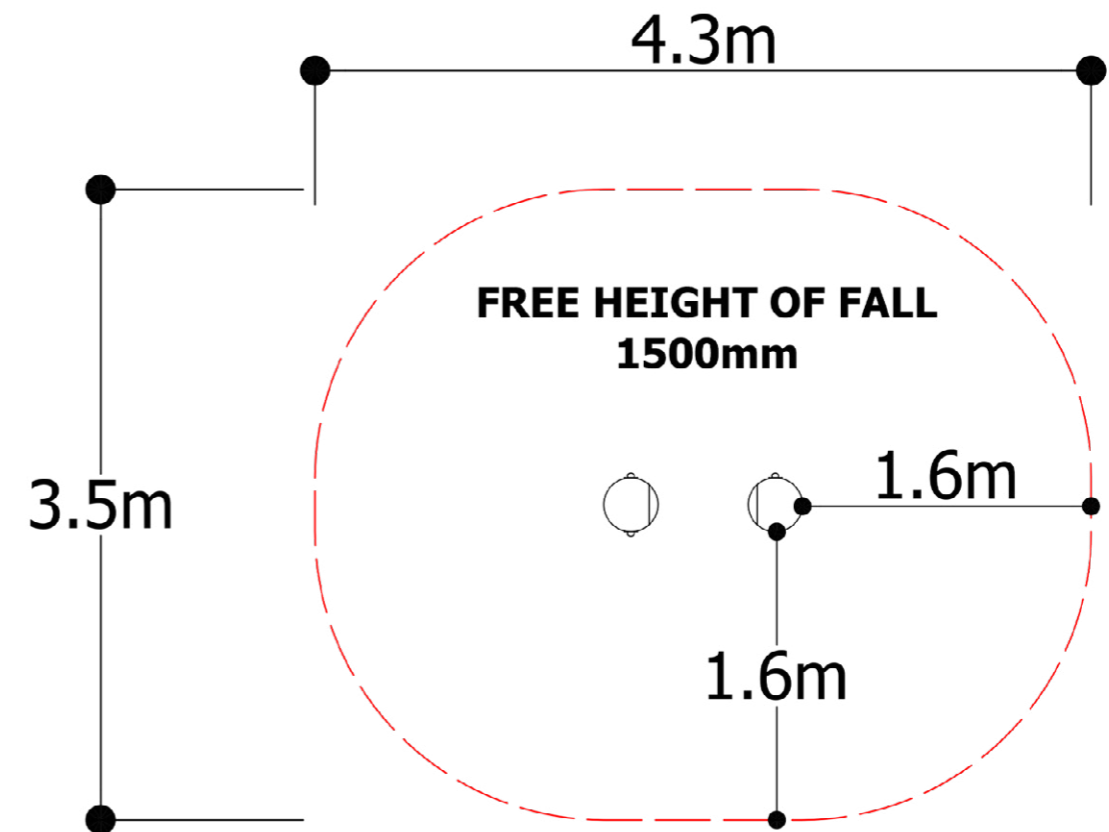

Plan View

Please Note

Our Natura Play Elements ranges are made as original pieces, not mass-produced. The character of each piece will be affected by the individual timber available at the time of production. The above image should be used as a guide only. Whilst care is taken to select the best materials, timber is a natural material that is expected to seasonally expand and contract over time and when subjected to temperature extremes. We use Ironbark and Cypress timber in our designs, Cypress timber in particular is prone to fine checking and knots are very common. Accordingly, timbers supplied may have checks and knots that are not structurally compromising.