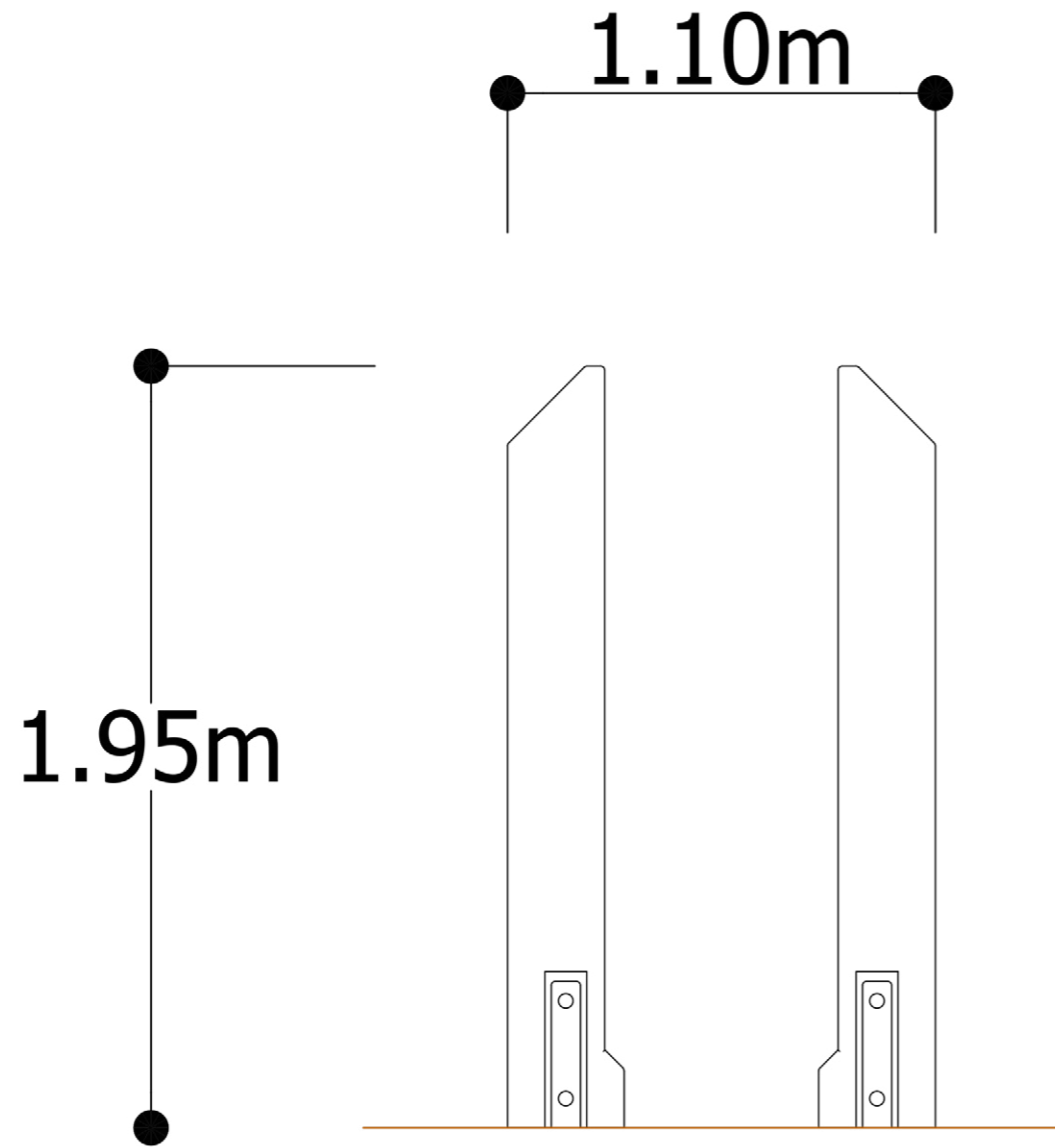

Doorway Climb

A-NAT-2209

Elevation