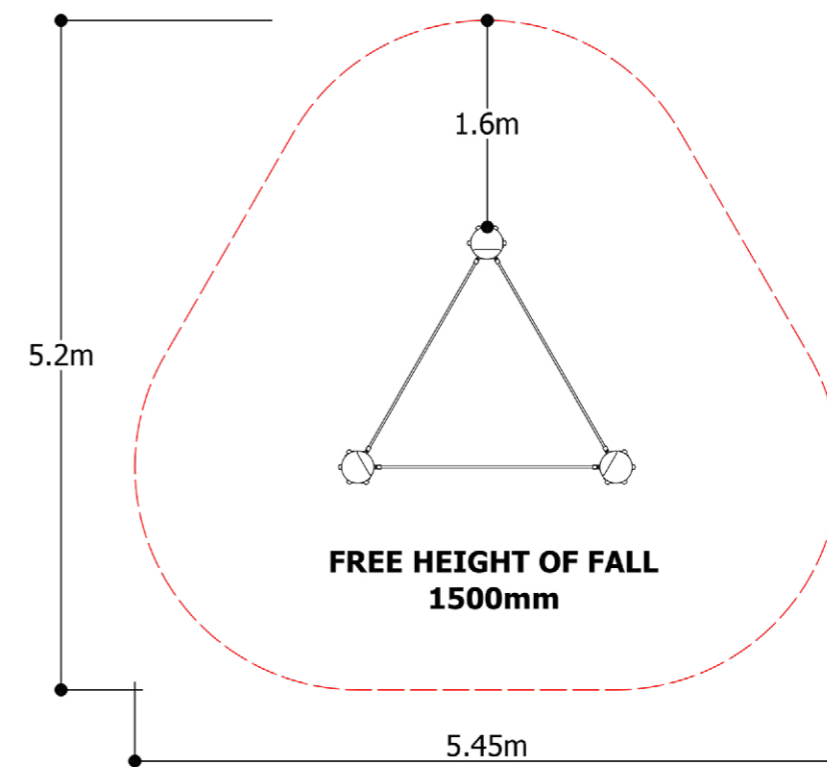

Plan View

Please Note

Our Natura Play Elements ranges are made as original pieces, not mass-produced. The character of each piece will be affected by the individual timber available at the time of production. The above image should be used as a guide only. Whilst care is taken to select the best materials, timber is a natural material that is expected to seasonally expand and contract over time and when subjected to temperature extremes. We use Ironbark and Cypress timber in our designs, Cypress timber in particular is prone to fine checking and knots are very common. Accordingly, timbers supplied may have checks and knots that are not structurally compromising.