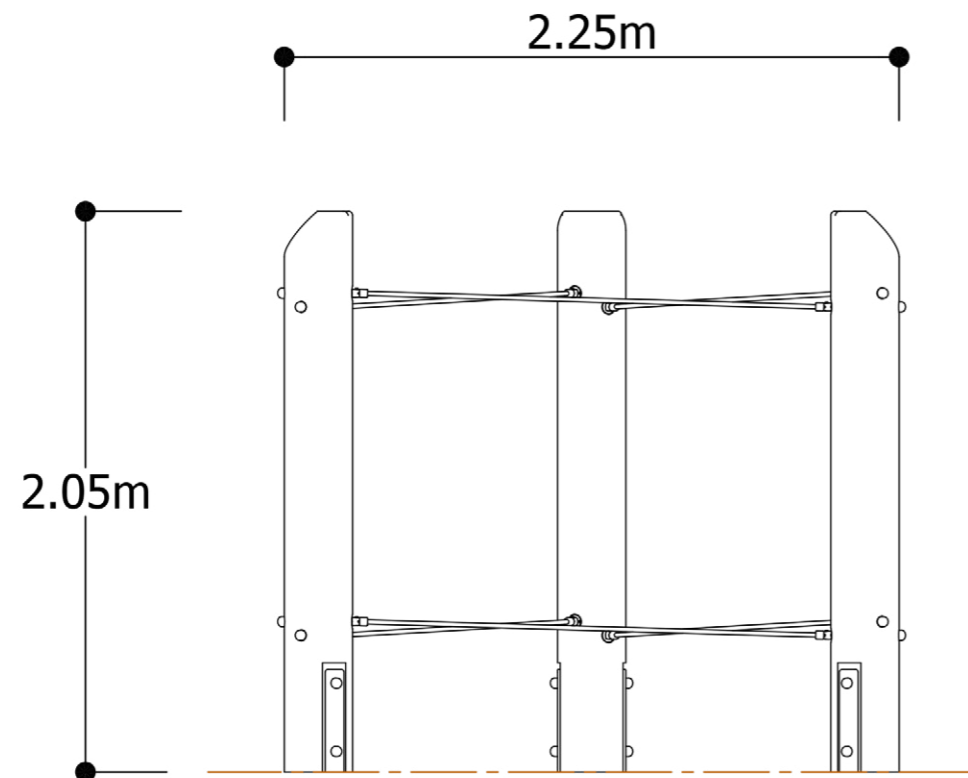

Rope Run

A-NAT-2208

Elevation